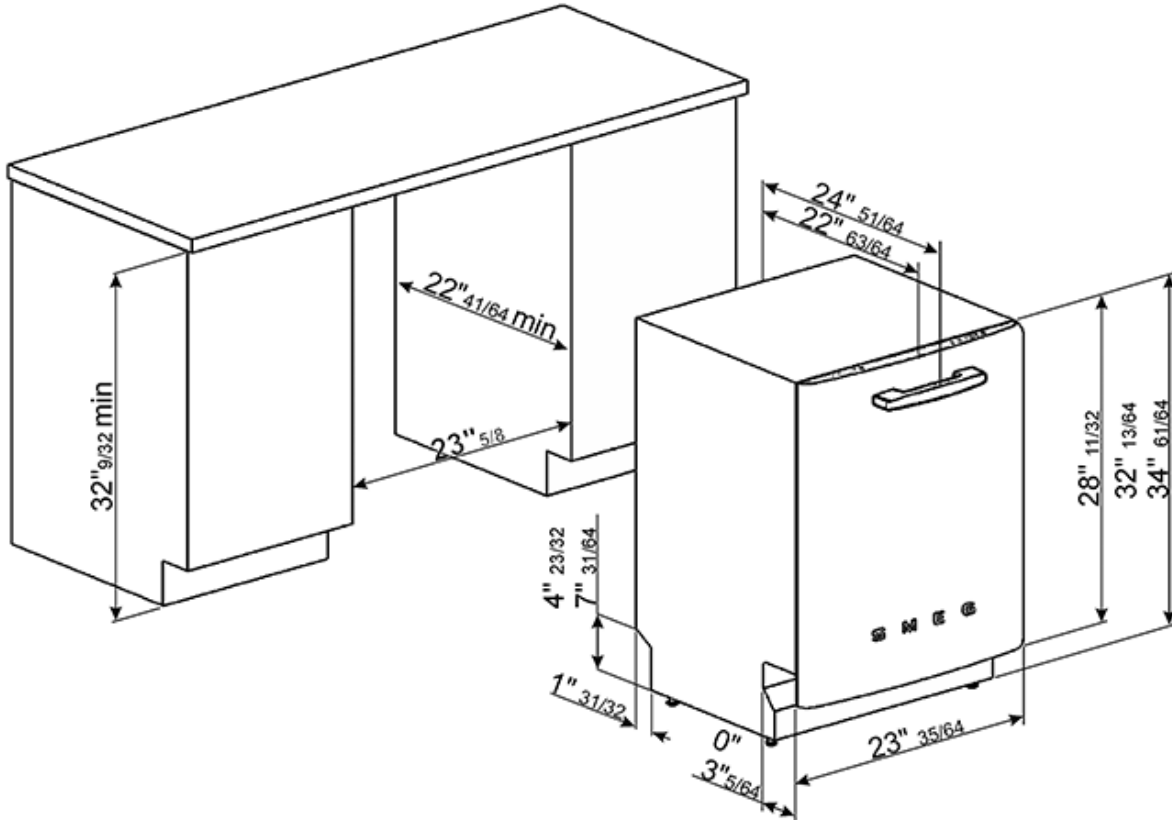

Complete Water Leak Protection System

13 place setting

Enameled steel baskets

Adjustable upper basket to accommodate plates
up to 13 ¾" in diameter

2 cutlery baskets

4 flip-down spike rails on lower basket

2 glass support racks in upper basket

Lower basket with double foldable rack

Noise level: 43dB (A)

Energy Star-rated

Height leveling legs

Voltage rating: 115V - 60Hz

Nominal power: 13Amps - 1,800W

Voltage 110-120V: Frequency 60Hz.

Water usage: normal/short cycle: 3.54/1.72 gal.

Versions

- **STFABURD** - Red
- **STFABUBL** - Black
- **STFABUCR** - Cream

STFABUPB

50's Retro style

built-in
24"
pastel blue
orbital

SMEG U.S.A. INC.
A&D BUILDING
150 EAST 58th STREET, 7th FLOOR
NEW YORK, NY, 10155
Tel. +1 212 265 5378
Fax +1 212 265 5945