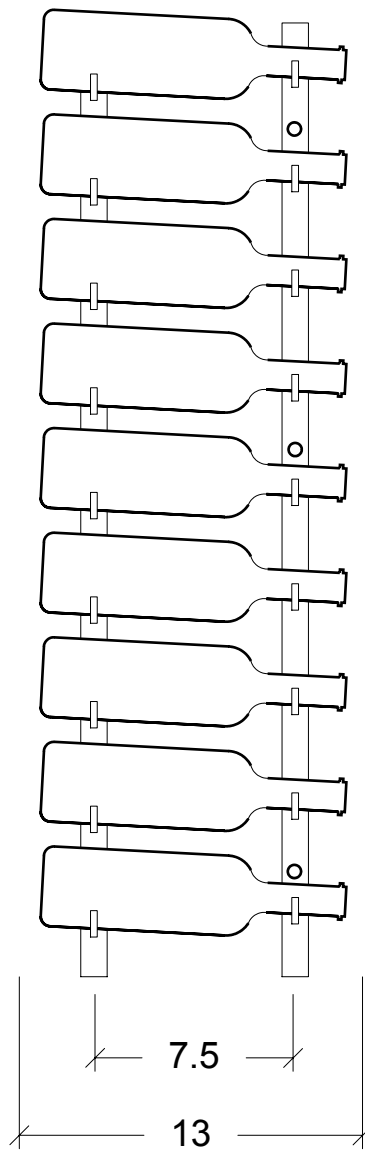

# WS33

(Standard Mounting)  
Side View

(Standard Mounting)  
Front View

(Mounting for Splits)  
Front View