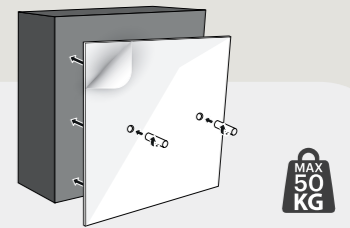

MOUNTING SET COLOUR BOX

Materiaal: zelfklevend

Alleen mogelijk bij vlakke ondergronden

Material: self adhesive

Only possible with flat surfaces.

Matériau: auto-collant

Uniquement possible sur surface plane.

↔	↕	Code	Euro
15 cm	30 cm	MOCBOX15	€ 39,⁷⁴
30 cm	30 cm	MOCBOX30	€ 42,⁰²
60 cm	30 cm	MOCBOX60	€ 44,²⁸
90 cm	30 cm	MOCBOX90	€ 46,⁵⁵

Montage Set

Middel voor hout.

De eikenhouten producten zijn in onze houtafdeling behandeld met Looox Oak Protect, onze bijzondere bescherming. Na aanschaf van een eikenhouten badmeubel adviseren wij het product frequent te behandelen met de Wood Maintenance Set, zodat het meubel makkelijker schoon te maken is en nog langer mooi blijft.

Maintenance set

Wood preservative.

Our timber department treats our oak range with a special protective coating: Looox Oak Protect. After purchasing an oak bathroom unit, we recommend treating it regularly with the Wood Maintenance Set so that it is easier to clean and stays beautiful longer.

Kit d'entretien

Produit pour le bois.

Les articles en bois de chêne sont traités dans notre département d'ébénisterie avec du Looox Oak Protect, notre vernis de protection spécial. Après l'acquisition d'un meuble de salle de bain en chêne, nous vous conseillons de le traiter fréquemment avec notre Wood Maintenance Set, pour qu'il soit plus facile à nettoyer et conserve encore plus longtemps son cachet.