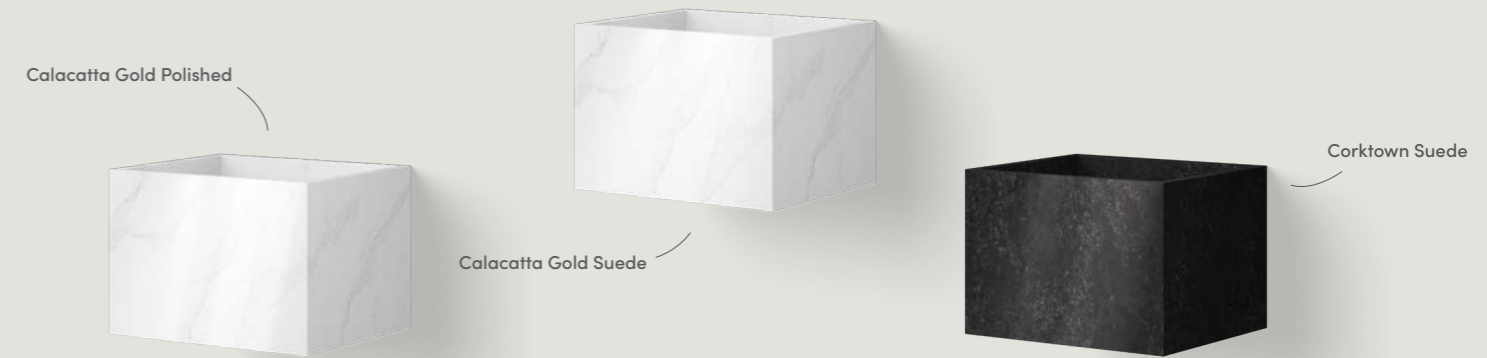

Ø	↕	Colour	Code	Euro
23 cm	13 cm	Beige	WWKS23TB	€ 350, ⁸⁶
23 cm	13 cm	Grey	WWKS23TG	€ 350, ⁸⁶
23 cm	13 cm	Black	WWKS23TZW	€ 350, ⁸⁶

Materiaal: keramiek

Material: ceramic

Matériau: la céramique

SINK COLLECTION

WASH BASIN FREE

for technical drawings
and more info

↔	↕	↻	Colour	Code	Euro
50 cm	35 cm	42 cm	Calacatta Gold Polished	SILEWTFR35CGP	€ 2.049,00
50 cm	35 cm	42 cm	Calacatta Gold Suede	SILEWTFR35CGS	€ 2.219,00
50 cm	35 cm	42 cm	Corktown Suede	SILEWTFR35CS	€ 2.019,00

combine with the Wooden Facet Deco

page 31

FACET DECO	70 cm	35 cm	42 cm	1	WFS700	€ 1.399,00
Note: A sink does not fit on top of the Facet Deco						

Materiaal: Silestone

Material: Silestone

Matériau: Silestone