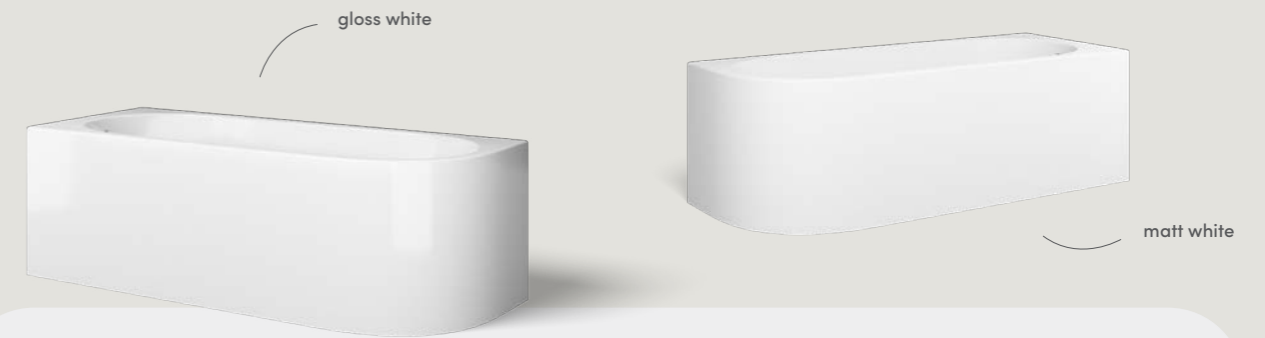

Info: page 151

BATH COLLECTION  
**COOL CORNER**

for technical drawings  
 and more info

↔	↖	↕	Variant	Colour	Code	Euro
170 cm	70 cm	55 cm	Corner Right 	Gloss White	COOLCORNERGWR	€ 1.749,00
170 cm	70 cm	55 cm	Corner Right 	Matt White	COOLCORNERMWR	€ 1.959,00
170 cm	70 cm	55 cm	Corner Left 	Gloss White	COOLCORNERGWL	€ 1.749,00
170 cm	70 cm	55 cm	Corner Left 	Matt White	COOLCORNERMWL	€ 1.959,00