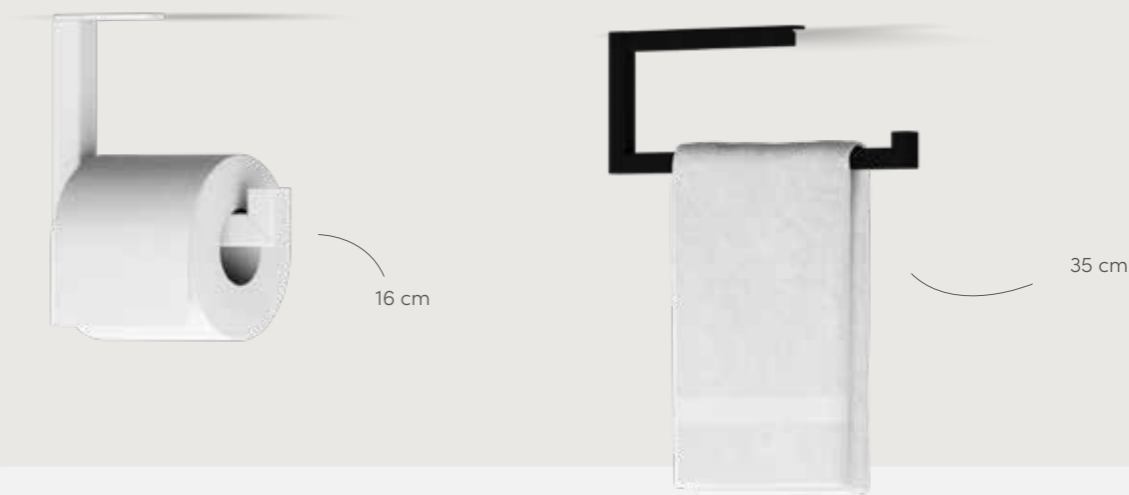

# ROLL

for technical drawings  
and more info

↔	↕	Color swatch	Euro	↔	↕	Color swatch	Euro
16 cm	14 cm	WROLL16RVS	€ 101,06	16 cm	14 cm	WROLL16MZ	€ 85,17
35 cm	14 cm	WROLL35RVS	€ 107,87	35 cm	14 cm	WROLL35MZ	€ 89,70