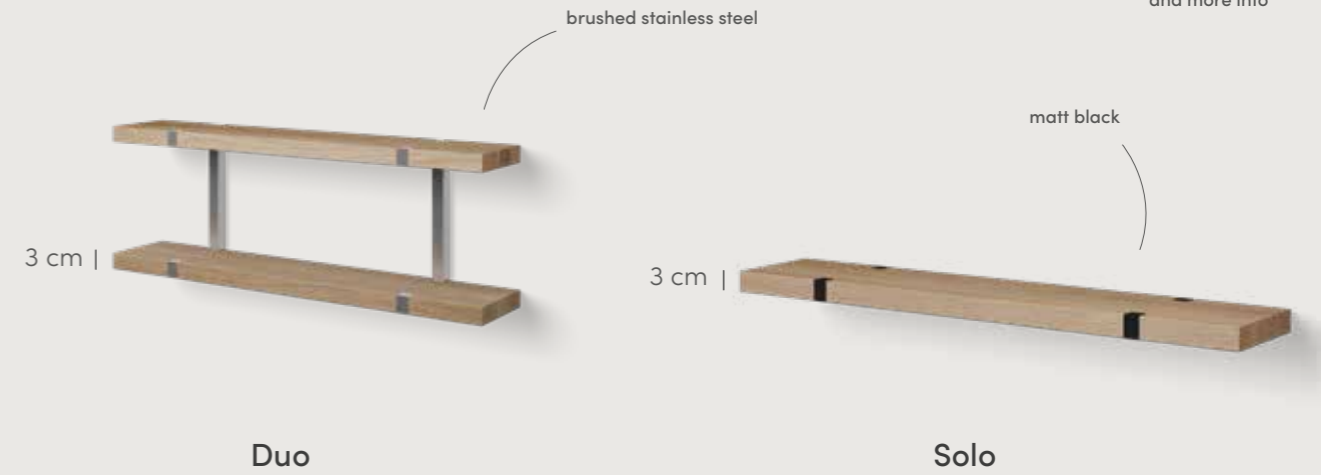

# WOODEN WALL SHELF

for technical drawings  
and more info

Duo					Solo				
↔	↕	■	■	Euro	↔	↕	■	■	Euro
60 cm	15 cm	WWSDUO60MZ	WWSDUO60RVS	€ 362, <sup>21</sup>	60 cm	15 cm	WWSSOLO60MZ	WWSSOLO60RVS	€ 260, <sup>02</sup>
80 cm	15 cm	WWSDUO80MZ	WWSDUO80RVS	€ 407, <sup>84</sup>	80 cm	15 cm	WWSSOLO80MZ	WWSSOLO80RVS	€ 282, <sup>73</sup>