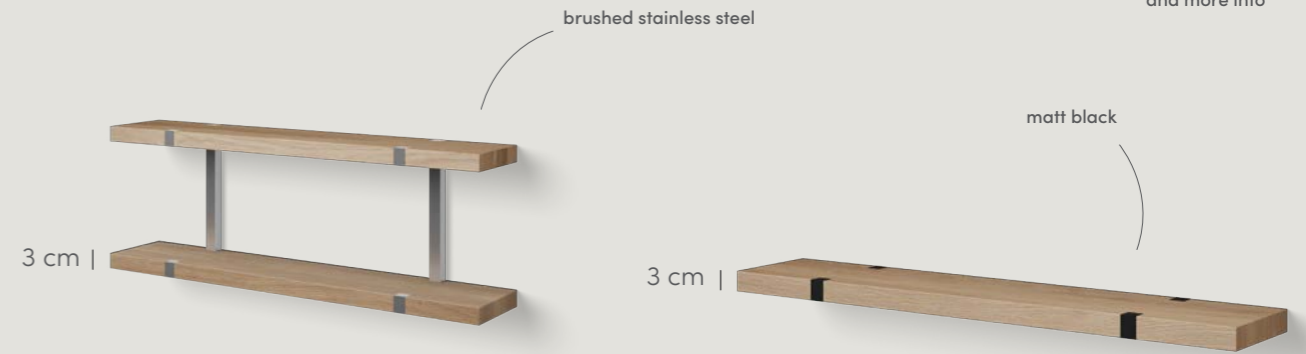

# WOODEN WALL SHELF

for technical drawings  
and more info

Duo

Solo

↔	↙	■	■	Euro	↔	↙	■	■	Euro
60 cm	15 cm	WWSDUO60MZ	WWSDUO60RVS	€ 362, <sup>21</sup>	60 cm	15 cm	WWSSOLO60MZ	WWSSOLO60RVS	€ 260, <sup>02</sup>
80 cm	15 cm	WWSDUO80MZ	WWSDUO80RVS	€ 407, <sup>84</sup>	80 cm	15 cm	WWSSOLO80MZ	WWSSOLO80RVS	€ 282, <sup>73</sup>