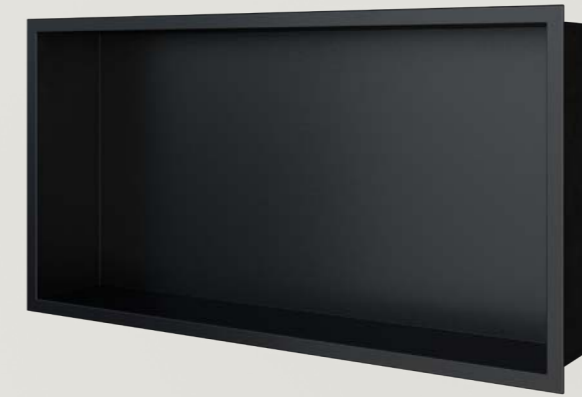

STORAGE COLLECTION
BOX

for technical drawings
and more info

7 cm inbouwdiepte | 7 cm depth for building in
7 cm profondeur d'encastrement

10 cm inbouwdiepte | 10 cm depth for building in
10 cm profondeur d'encastrement

↔	↑↓	↙↘	Brushed	Black	White	Euro	↔	↑↓	↙↘	Brushed	Euro
15 cm	30 cm	7 cm	BOX15	-	-	€ 235,⁰⁴	15 cm	30 cm	10 cm	BOX-15-10	€ 270,²⁴
30 cm	30 cm	7 cm	BOX30	BOX30FLMZ	BOX30FLW	€ 270,²⁴	30 cm	30 cm	10 cm	BOX-30-10	€ 316,⁷⁹
60 cm	30 cm	7 cm	BOX60	BOX60FLMZ	BOX60FLW	€ 316,⁷⁹	60 cm	30 cm	10 cm	BOX-60-10	€ 375,⁸⁵
90 cm	30 cm	7 cm	BOX90	-	-	€ 395,¹⁵					
120 cm	30 cm	7 cm	BOX120	-	-	€ 440,⁵⁶					

- Eenvoudig in te bouwen
- Hoogwaardig rvs
- Geringe inbouwdiepte

Materiaal: rvs
Kleur: geborsteld rvs, mat zwart of wit
Diepte: 7 of 10 cm
Extra: geschikt voor in de doucheruimte

- Simple installation
- High-quality stainless steel
- Small depth for building in

Material: stainless steel
Colour: brushed stainless steel, matt black or white
Depth: 7 or 10 cm
Extra: suitable for wetroom areas

- Simple à encastrer
- Inox en haute qualité
- Profondeur d'encastrement minimale

Matériau: inox
Couleur: inox brossé, noir mat ou blanc
Profondeur: 7 ou 10 cm
Extra: convient pour la douche

Stainless steel maintenance set
Only suited for brushed stainless steel

Code: **CLEAN570-580** € 41,15