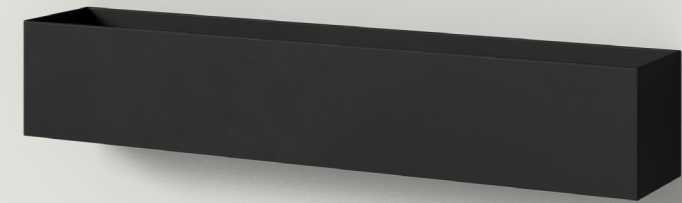

# COLOUR SHELF BOX

for technical drawings  
and more info

↔	↕				Euro		Euro
30 cm	10 cm	CSHBOX30MZ	CSHBOX30A	CSHBOX30W	€ 135, <sup>12</sup>	CSHBOX30RVS	€ 157, <sup>83</sup>
60 cm	10 cm	CSHBOX60MZ	CSHBOX60A	CSHBOX60W	€ 157, <sup>83</sup>	CSHBOX60RVS	€ 180, <sup>54</sup>