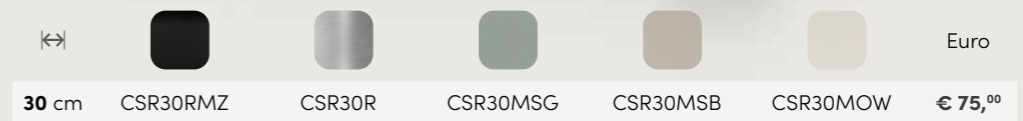

CORNER SHELF ROUNDED

for technical drawings
and more info

Matt **Soft Green**