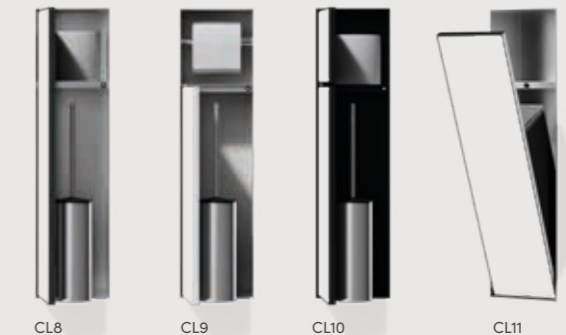

page 139

page 53

LIGHT COLLECTION

LIGHT COLLECTION
GLOBE

for technical drawings
and more info

Ø		Euro
10 cm	LGLOBES	€ 96,00
12 cm	LGLOBEM	€ 98,00
15 cm	LGLOBEL	€ 99,00

LIGHT COLLECTION
CEILING BASE

for technical drawings
and more info