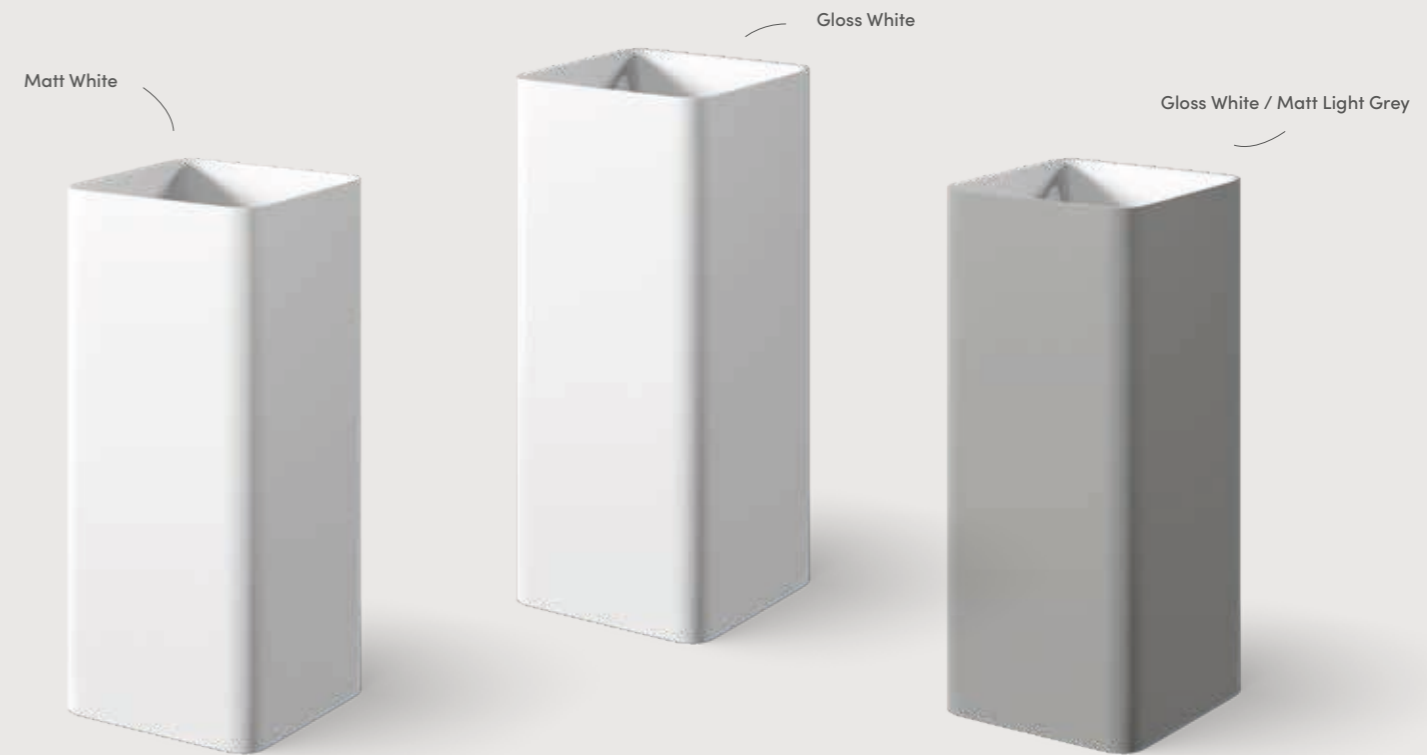

↔	↕	↙	Colour outside	Colour inside	Code	Euro
40 cm	90 cm	40 cm	Matt White	Matt White	MPSQUAREMW	€ 819,00
40 cm	90 cm	40 cm	Gloss White	Gloss White	MPSQUAREGW	€ 859,00
40 cm	90 cm	40 cm	Matt Light Grey	Gloss White	MPSQUAREGLG	€ 949,00

floor drain connection

- Exclusief kraan
- Niet geschikt voor opbouwkransen
- Vergelijkbare kleuren met de Chill baden

Materiaal: mineraal marmer met een gelcoat toplaag

- Tap not included
- Not Suitable for surface mounted taps
- Similar colors to the Chill baths

Material: mineral marble with a gelcoat top layer

- Robinet non compris
- Des teintes similaires aux bains Chill
- Non adapté aux robinets montés en surface

Matériau: marbre minéral, couche supérieure gelcoat