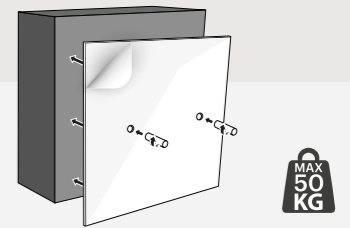

ACCESSORIES

EXTRA

MOUNTING SET COLOUR BOX

Materiaal: zelfklevend

Alleen mogelijk bij vlakke ondergronden

Material: self adhesive

Only possible with flat surfaces.

Matériau: auto-collant

Uniquement possible sur surface plane.