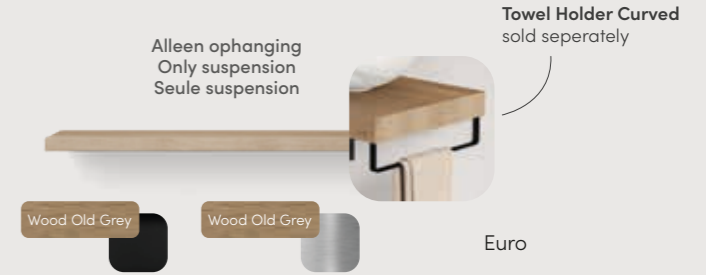

FURNITURE COLLECTION

WOODEN BASE SHELF SOLO

for technical drawings and more info

Wood Old Grey

Handdoekhouder links + rechts
Towel holder left + right
Porte-serviettes gauche + droite

Size	Wood Old Grey	Wood Old Grey
100 cm	WBSOLO100MZ	WBSOLO100RVS
120 cm	WBSOLO120MZ	WBSOLO120RVS
140 cm	WBSOLO140MZ	WBSOLO140RVS
160 cm	WBSOLO160MZ	WBSOLO160RVS
200 cm	WBSOLO200MZ	WBSOLO200RVS

Alleen ophanging
Only suspension
Seule suspension

Size	Wood Old Grey	Wood Old Grey	Price
100 cm	WBSOLOX100MZ	WBSOLOX100RVS	€ 979,00
120 cm	WBSOLOX120MZ	WBSOLOX120RVS	€ 989,00
140 cm	WBSOLOX140MZ	WBSOLOX140RVS	€ 1.035,00
160 cm	WBSOLOX160MZ	WBSOLOX160RVS	€ 1.085,00
200 cm	WBSOLOX200MZ	WBSOLOX200RVS	€ 1.134,00