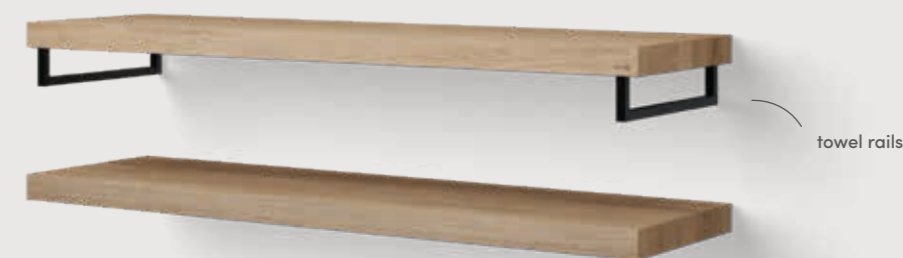

FURNITURE COLLECTION

WOODEN BASE SHELF DUO

Wood Old Grey

Wood Black

for technical drawings
and more info

↔	⏚		Wood Old Grey	Wood Black	Euro
100 cm	7 cm	DUO	WBDUO100MZ	WBDUOBL100MZ	€ 1.689, ⁰⁰
120 cm	7 cm	DUO	WBDUO120MZ	WBDUOBL120MZ	€ 1.705, ⁰⁰
140 cm	7 cm	DUO	WBDUO140MZ	WBDUOBL140MZ	€ 1.849, ⁰⁰
160 cm	7 cm	DUO	WBDUO160MZ	WBDUOBL160MZ	€ 1.945, ⁰⁰
200 cm	7 cm	DUO	WBDUO200MZ	WBDUOBL200MZ	€ 2.134, ⁰⁰