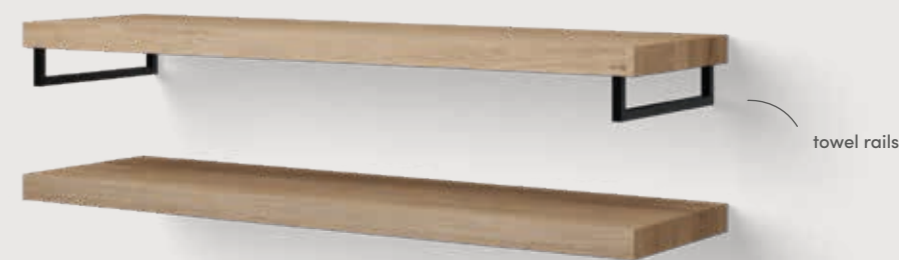

FURNITURE COLLECTION

WOODEN BASE SHELF DUO

Wood Old Grey

Wood Black

for technical drawings
and more info

towel rails

			Wood Old Grey	Wood Black	Euro
100 cm	7 cm	DUO	WBDUO100MZ	WBDUOBL100MZ	€ 1.689, ⁰⁰
120 cm	7 cm	DUO	WBDUO120MZ	WBDUOBL120MZ	€ 1.705, ⁰⁰
140 cm	7 cm	DUO	WBDUO140MZ	WBDUOBL140MZ	€ 1.849, ⁰⁰
160 cm	7 cm	DUO	WBDUO160MZ	WBDUOBL160MZ	€ 1.945, ⁰⁰
200 cm	7 cm	DUO	WBDUO200MZ	WBDUOBL200MZ	€ 2.134, ⁰⁰