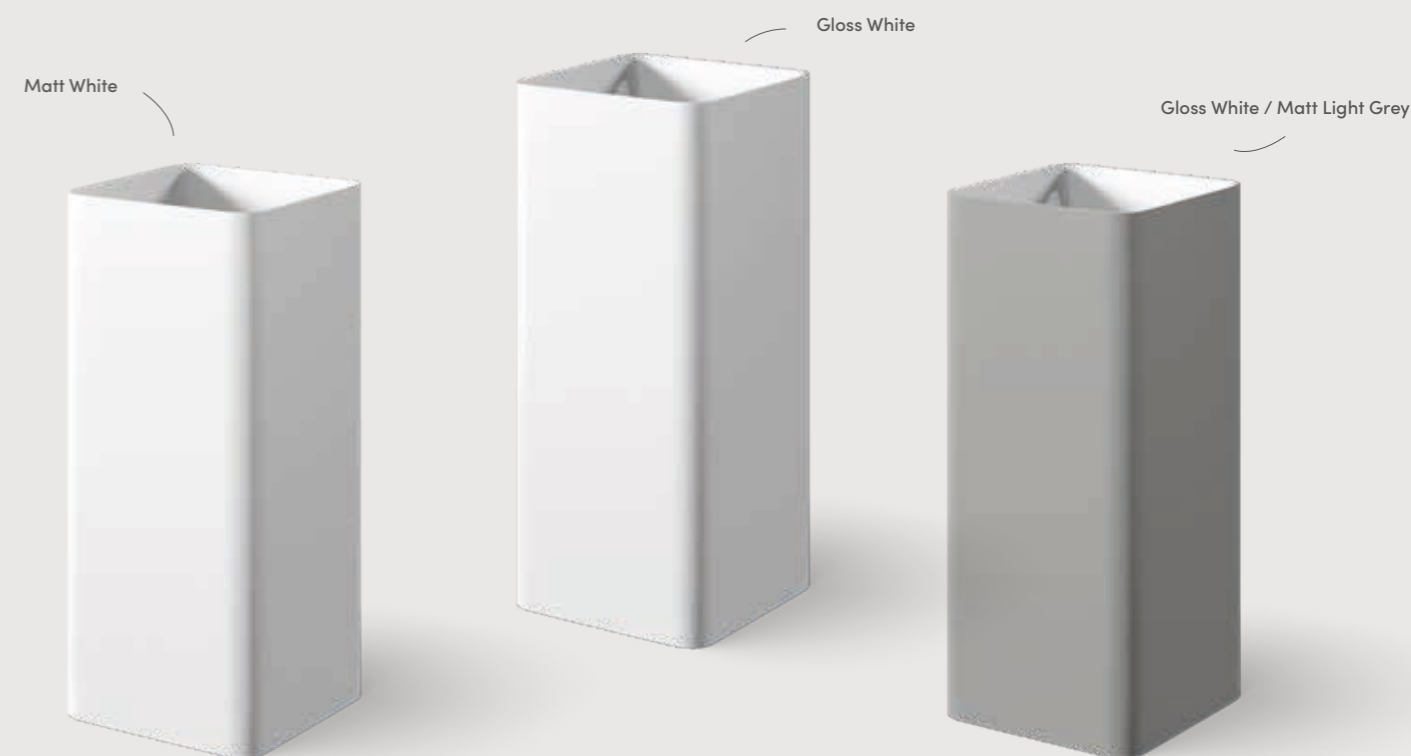

↔	↕	↙	Colour outside	Colour inside	Code	Euro
40 cm	90 cm	40 cm	Matt White	Matt White	MPSQUAREMW	€ 819,00
40 cm	90 cm	40 cm	Gloss White	Gloss White	MPSQUAREGW	€ 859,00
40 cm	90 cm	40 cm	Matt Light Grey	Gloss White	MPSQUAREGLG	€ 949,00

floor drain connection

- Exclusief kraan
- Niet geschikt voor opbouwkransen
- Vergelijkbare kleuren met de Chill baden

Materiaal: mineraal marmer met een gelcoat toplaag

- Tap not included
- Not Suitable for surface mounted taps
- Similar colors to the Chill baths

Material: mineral marble with a gelcoat top layer

- Robinet non compris
- Des teintes similaires aux bains Chill
- Non adapté aux robinets montés en surface

Matériau: marbre minéral, couche supérieure gelcoat