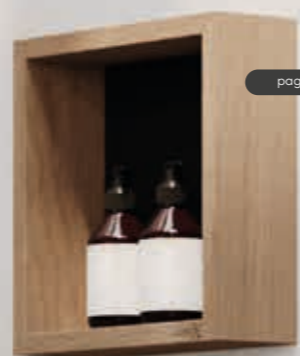

page 171

STORAGE COLLECTION

WOODEN BOX ROUND

for technical drawings
and more info

	∅				Euro
Wood Old Grey	50 cm	14 cm	WBR500MZ	WBR500MW	€ 479,00
Wood Black	50 cm	14 cm	WBR500BLMZ	WBR500BLMW	€ 479,00

- Rvs rand in 2 kleuren
- Vrije ophanging, incl. bevestigingsset

Materiaal: massief eiken en rvs
Kleur: Old Grey of Black i.c.m. mat zwart of mat wit

Extra: voor in iedere woonruimte

Schoon en droog achterlaten. Geen enkele vloeistof laten intrekken.

- Stainless steel framing in 2 colours
- Blind mounting, incl. installation set

Material: solid oak and stainless steel
Colour: Old Grey or Black combined with matt black or matt white

Extra: suitable for all rooms

Leave clean and dry. Do not allow any liquid to penetrate into the wood.

- Bordure d'acier inoxydable en 2 couleurs
- Suspension invisible, incl. ensemble de fixation

Matériau: en chêne massif et inox
Couleur: Vieux gris ou noir en combinaison avec noir mat ou blanc mat

Extra: convient pour chaque espace dans la maison

Laissez le produit propre et sec. Ne laissez aucun liquide absorbé.