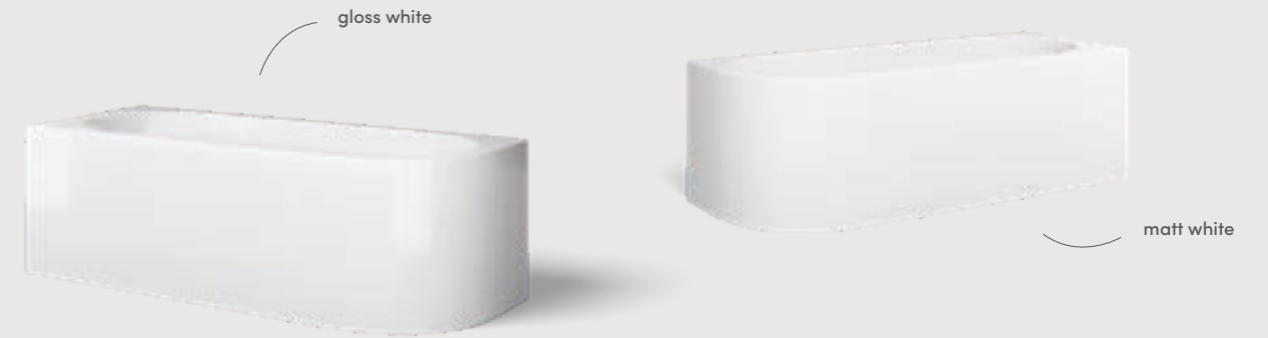

Bath Shelf
 Page 229

Bath Shelf Raw
 Page 231

page 231

page 243

BATH COLLECTION
COOL CORNER

for technical drawings
 and more info

↔	↻	↕	Variant	Colour	Code	Euro
170 cm	70 cm	55 cm	Corner Right 	Gloss White	COOLCORNERGWR	€ 1.749,00
170 cm	70 cm	55 cm	Corner Right 	Matt White	COOLCORNERMWR	€ 1.959,00
170 cm	70 cm	55 cm	Corner Left 	Gloss White	COOLCORNERGWL	€ 1.749,00
170 cm	70 cm	55 cm	Corner Left 	Matt White	COOLCORNERMWL	€ 1.959,00