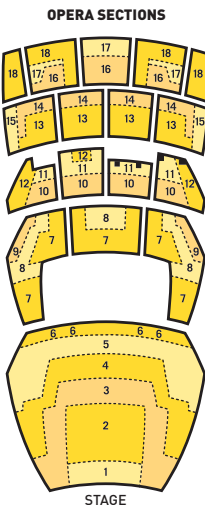

1 CHOOSE A FULL SEASON SUBSCRIPTION PACKAGE SEE REVERSE FOR DATES, SECTIONS AND PRICES

- SERIES P SERIES B SERIES C SERIES D SERIES F SERIES G

SECTION	# SEATS	x	PRICE =	SUBTOTAL
CHOOSE SEATS				

2 ADDITIONS TO YOUR SUBSCRIPTION Add all these great shows before they go on general sale.

DATE	SECTION	# SEATS	x	PRICE =	
CAMARENA RECITAL (DCP)					
PSYCHO (ACE)					
RODELINDA CONCERT (DCP)					
ANGEL'S BONE (BROAD)					

WANT IT ALL? Order all the above with your subscription and save 5%. Call the Box Office for Details.

SECTIONS	OCT 26 & 31 (W/PARTY)	OCT 26M, 27M, 30	OCT 25
1: Prime Orchestra	\$124	\$99	\$109
2: Side Orchestra	\$99	\$74	\$89
3: Value Orchestra	\$59	\$44	\$49
4: Prime Balcony	\$99	\$74	\$79
5: Front Balcony	\$59	\$44	\$49
6: Value Balcony	\$49	\$29	\$39

SECTIONS	PRICE (PER TICKET)
1: Prime	\$149
2: Level A	\$99
3: Level B	\$49

THEATRE AT ACE HOTEL

THE BROAD STAGE

PRICES

SECTIONS

SECTIONS	FULL SERIES WITH 9% DISCOUNT	
	PREMIERES & WEEKENDS (P C D G)	WEEK-NIGHTS (B F)
18: Value Balcony B	\$124	\$109
17: Rear Balcony B	\$256	\$194
16: Front Balcony B	\$318	\$261
15: Value Balcony A	\$394	\$311
14: Rear Balcony A	\$468	\$384
13: Front Balcony A	\$539	\$449
12: Value Loge	\$539	\$449
11: Loge Ring	\$669	\$614
10: Prime Loge	\$1,060	\$880
9: Founders Ring	\$1,060	\$880
8: Founders Circle	\$1,489	\$1,342
7: Grand Circle	\$1,739	\$1,506
6: Orchestra Wheelchair*	\$124	\$109
5: Orchestra Ring	\$669	\$614
4: Front Orchestra Ring	\$859	\$788
3: Main Orchestra	\$1,159	\$1,031
2: Center Orchestra	\$1,489	\$1,342
1: Premier Orchestra	\$1,739	\$1,506