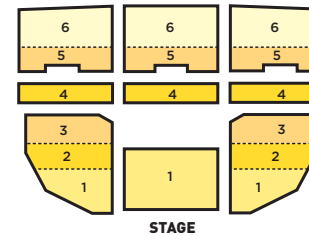

SECTIONS	OCT 26 & 31 (W/PARTY)	OCT 26M, 27M, 30	OCT 25
1: Prime Orchestra	\$124	\$99	\$109
2: Side Orchestra	\$99	\$74	\$89
3: Value Orchestra	\$59	\$44	\$49
4: Prime Balcony	\$99	\$74	\$79
5: Front Balcony	\$59	\$44	\$49
6: Value Balcony	\$49	\$29	\$39

SECTIONS	PRICE (PER TICKET)
1: Prime	\$149
2: Level A	\$99
3: Level B	\$49

THEATRE AT ACE HOTEL

THE BROAD STAGE

PRICES

SECTIONS

SECTIONS	FULL SERIES WITH 9% DISCOUNT	
	PREMIERES & WEEKENDS (P C D G)	WEEK-NIGHTS (B F)
18: Value Balcony B	\$124	\$109
17: Rear Balcony B	\$256	\$194
16: Front Balcony B	\$318	\$261
15: Value Balcony A	\$394	\$311
14: Rear Balcony A	\$468	\$384
13: Front Balcony A	\$539	\$449
12: Value Loge	\$539	\$449
11: Loge Ring	\$669	\$614
10: Prime Loge	\$1,060	\$880
9: Founders Ring	\$1,060	\$880
8: Founders Circle	\$1,489	\$1,342
7: Grand Circle	\$1,739	\$1,506
6: Orchestra Wheelchair*	\$124	\$109
5: Orchestra Ring	\$669	\$614
4: Front Orchestra Ring	\$859	\$788
3: Main Orchestra	\$1,159	\$1,031
2: Center Orchestra	\$1,489	\$1,342
1: Premier Orchestra	\$1,739	\$1,506