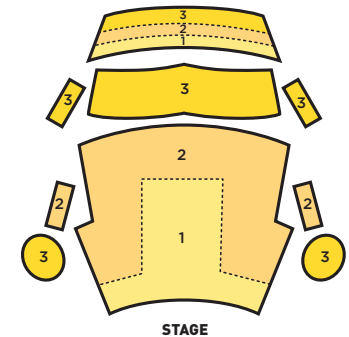

SECTIONS	OCT 26 & 31 (W/PARTY)	OCT 26M, 27M, 30	OCT 25
1: Prime Orchestra	\$124	\$99	\$109
2: Side Orchestra	\$99	\$74	\$89
3: Value Orchestra	\$59	\$44	\$49
4: Prime Balcony	\$99	\$74	\$79
5: Front Balcony	\$59	\$44	\$49
6: Value Balcony	\$49	\$29	\$39

SECTIONS	PRICE (PER TICKET)
1: Prime	\$149
2: Level A	\$99
3: Level B	\$49

THEATRE AT ACE HOTEL

THE BROAD STAGE

PRICES

SECTIONS

SECTIONS	FULL SERIES WITH 9% DISCOUNT	
	PREMIERES & WEEKENDS (P C D G)	WEEK-NIGHTS (B F)
18: Value Balcony B	\$124	\$109
17: Rear Balcony B	\$256	\$194
16: Front Balcony B	\$318	\$261
15: Value Balcony A	\$394	\$311
14: Rear Balcony A	\$468	\$384
13: Front Balcony A	\$539	\$449
12: Value Loge	\$539	\$449
11: Loge Ring	\$669	\$614
10: Prime Loge	\$1,060	\$880
9: Founders Ring	\$1,060	\$880
8: Founders Circle	\$1,489	\$1,342
7: Grand Circle	\$1,739	\$1,506
6: Orchestra Wheelchair*	\$124	\$109
5: Orchestra Ring	\$669	\$614
4: Front Orchestra Ring	\$859	\$788
3: Main Orchestra	\$1,159	\$1,031
2: Center Orchestra	\$1,489	\$1,342
1: Premier Orchestra	\$1,739	\$1,506