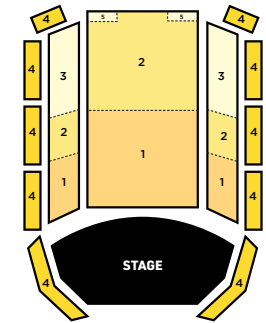

ZIPPER HALL, COLBURN

PRICES VALID UNTIL MARCH 28, 2022

DOROTHY CHANDLER PAVILION THE MUSIC CENTER