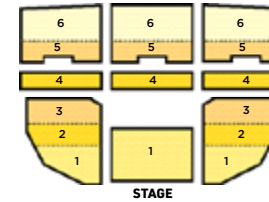

SUBSCRIPTION EXTRAS

FRANKENSTEIN

SECTIONS	FRI OCT 28 8:00PM	SAT OCT 29 8:00PM
1: Prime Orchestra	$99	$109
2: Side Orchestra	$64	$69
3: Value Orchestra	$29	$39
4: Prime Balcony	$99	$109
5: Front Balcony	$64	$69
6: Value Balcony	$29	$39

THEATRE AT ACE HOTEL

COLBURN:

LEONARD VILLEGAS
RUSSELL THOMAS

SECTIONS	SAT DEC 3 7:30PM	SAT FEB 25 7:30PM
1: Prime Orchestra	$124	$124
2: Main Orchestra	$79	$79
3: Rear Orchestra	$49	$49
4: Balcony	$29	$29
5: Wheelchair	$29	$29