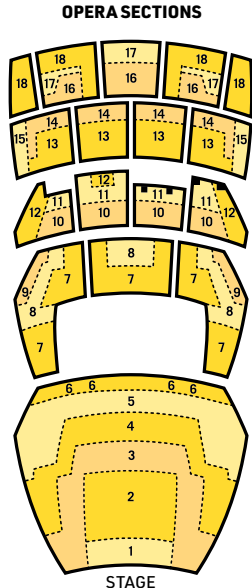

SECTIONS

FULL SERIES

PREMIERES & WEEKENDS WEEK-NIGHTS
P C D G B F

18: Value Balcony B	$122	$104
17: Rear Balcony B	$241	$172
16: Front Balcony B	$295	$254
15: Value Balcony A	$365	$289
14: Rear Balcony A	$443	$358
13: Front Balcony A	$502	$416
12: Value Loge	$502	$416
11: Loge Ring	$614	$569
10: Prime Loge	$975	$803
9: Founders Ring	$975	$803
8: Founders Circle	$1,400	$1,240
7: Grand Circle	$1,643	$1,410
6: Orchestra Wheelchair*	$122	$104
5: Orchestra Ring	$614	$569
4: Front Orchestra Ring	$790	$745
3: Main Orchestra	$1,131	$957
2: Center Orchestra	$1,400	$1,240
1: Premier Orchestra	$1,643	$1,410

*Only available by phone - call 213.972.8001

ADD ADDITIONAL TICKETS:

• LUCIA
• FIGARO
• OTELLO

TOSCA		WEEK-END		WEEK-NIGHT		PELLÉAS		OMAR	
WEEK-END	WEEK-NIGHT	WEEK-END	WEEK-NIGHT	WEEK-END	WEEK-NIGHT	WEEK-END	WEEK-NIGHT	WEEK-END	WEEK-NIGHT
$29	$27	$24	$20	$19	$15	$18	$15	$17	$17
$54	$39	$49	$34	$39	$29	$29	$24	$24	$24
$69	$59	$59	$49	$49	$44	$34	$34	$29	$29
$79	$69	$74	$54	$64	$49	$44	$44	$29	$49
$99	$79	$89	$69	$74	$64	$54	$49	$39	$39
$109	$99	$99	$79	$89	$74	$64	$54	$49	$69
$109	$99	$99	$79	$89	$74	$64	$54	$49	$49
$149	$144	$119	$109	$104	$99	$74	$64	$59	$74
$199	$174	$189	$159	$169	$144	$149	$99	$89	$134
$199	$174	$189	$159	$169	$144	$149	$99	$89	$134
$324	$289	$274	$249	$239	$219	$174	$124	$124	$159
$374	$349	$324	$274	$284	$249	$199	$149	$149	$199
$29	$27	$24	$20	$19	$15	$18	$15	$17	$17
$149	$144	$119	$109	$104	$99	$74	$64	$59	$74
$199	$174	$149	$149	$134	$129	$99	$79	$69	$99
$249	$229	$224	$189	$189	$169	$149	$99	$79	$124
$324	$289	$274	$249	$239	$219	$174	$124	$124	$159
$374	$349	$324	$274	$284	$249	$199	$149	$149	$199

CONCERTS AT THE DCP:

FLÓRÉZ SOLOMON FLEMING

$17	$17	$29
$24	$24	$24
$29	$29	$49
$29	$29	$49
$39	$39	$59
$49	$49	$69
$49	$49	$69
$59	$59	$74
$89	$89	$134
$89	$89	$134
$124	$124	$159
$149	$149	$199
$17	$17	$29
$59	$59	$74
$69	$69	$99
$79	$79	$124
$124	$124	$159
$149	$149	$199

MOTORHEAD/TRADE

THU APR 27 8:00PM	FRI APR 28 8:00PM	SAT APR 29 8:00PM	SUN APR 30 2:00PM

All seats at REDCAT are located in one section priced at $74

MAKE OPERA A Family EVENT!

Children ages 9 to 17 qualify for **half-price tickets** with the purchase of a ticket for an accompanying adult. Subscribers can purchase these half-priced seats along with their regular tickets to any performance that is part of their subscription package.

FOR MORE INFO:
LAOPERA.ORG/FAMILY
or call 213.972.8001