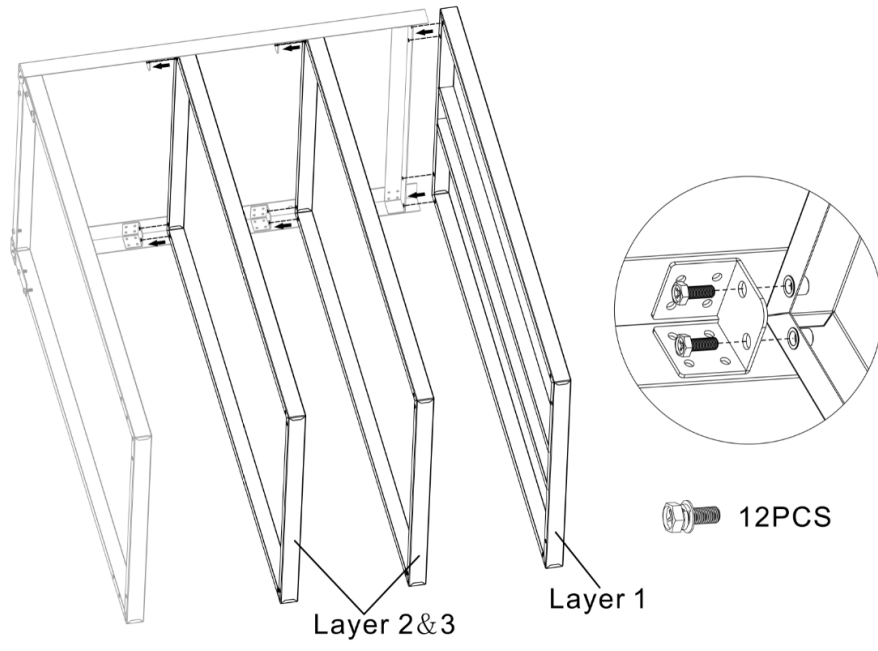

INSTALLATIONS INSTRUCTION

MODEL: SUNC-ST600-7965SS/ SUNC-ST600-7977BLACK
SUNC-ST1200-7966SS/ SUNC-ST1200-7978BLACK
SUNC-ST1800-7967SS/ SUNC-ST1800-7979BLACK

Side table, x 1 (600mm)

MODEL: SUNC-ST600-7965SS/ SUNC-ST600-7977BLACK

Side table, x 2 (1200mm)

MODEL: SUNC-ST1200-7966SS/ SUNC-ST1200-7978BLACK

Side table, x 3 (1800mm)

MODEL: SUNC-ST1800-7967SS/ SUNC-ST1800-7979BLACK

4.Connection Steps

Step 1

Step 2

Step 3

Step 4