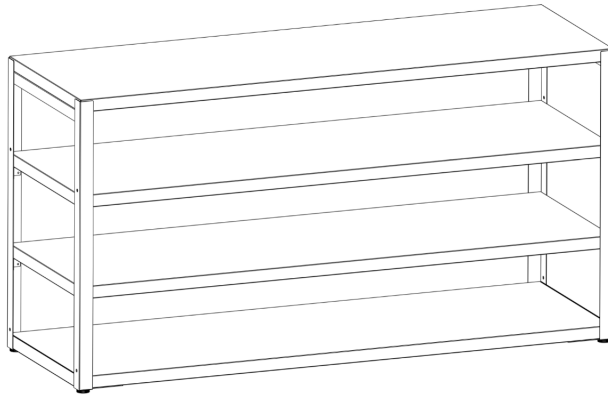

INSTALLATIONS INSTRUCTION

MODEL: SUNC-ST600-7965SS/ SUNC-ST600-7977BLACK
SUNC-ST1200-7966SS/ SUNC-ST1200-7978BLACK
SUNC-ST1800-7967SS/ SUNC-ST1800-7979BLACK

Side table, x 1 (600mm)

MODEL: SUNC-ST600-7965SS/ SUNC-ST600-7977BLACK

Side table, x 2 (1200mm)

MODEL: SUNC-ST1200-7966SS/ SUNC-ST1200-7978BLACK

Side table, x 3 (1800mm)

MODEL: SUNC-ST1800-7967SS/ SUNC-ST1800-7979BLACK

4.Connection Steps

Step 1

Step 2

Step 3