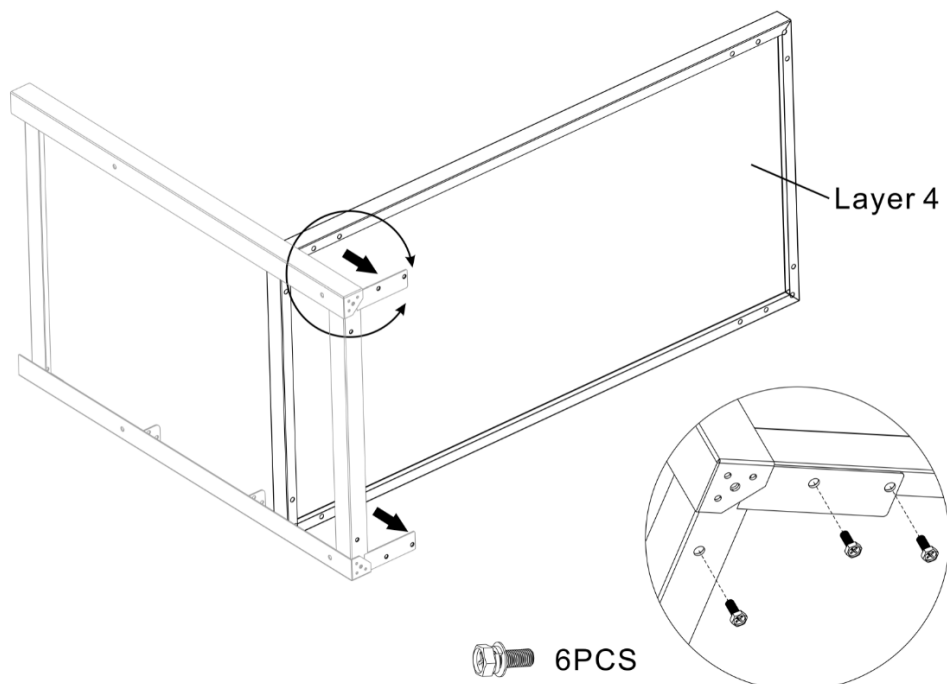

INSTALLATIONS INSTRUCTION

MODEL: SUNC-ST600-7965SS/ SUNC-ST600-7977BLACK
SUNC-ST1200-7966SS/ SUNC-ST1200-7978BLACK
SUNC-ST1800-7967SS/ SUNC-ST1800-7979BLACK

Side table, x 1 (600mm)

MODEL: SUNC-ST600-7965SS/ SUNC-ST600-7977BLACK

Side table, x 2 (1200mm)

MODEL: SUNC-ST1200-7966SS/ SUNC-ST1200-7978BLACK

Side table, x 3 (1800mm)

MODEL: SUNC-ST1800-7967SS/ SUNC-ST1800-7979BLACK

4.Connection Steps

Step 1

Step 2

Step 3