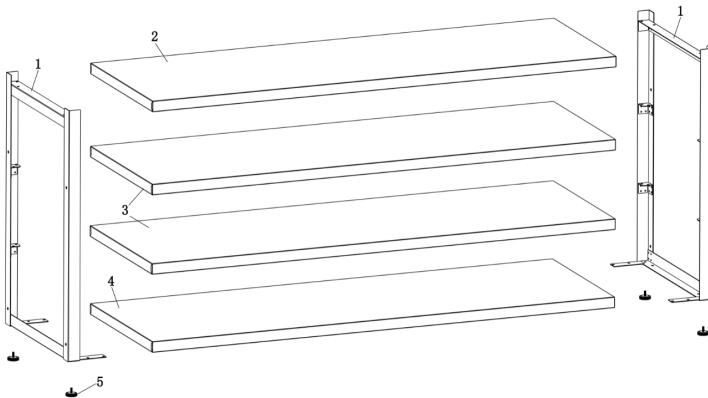

INSTALLATIONS INSTRUCTION

MODEL: SUNC-ST600-7965SS/ SUNC-ST600-7977BLACK
SUNC-ST1200-7966SS/ SUNC-ST1200-7978BLACK
SUNC-ST1800-7967SS/ SUNC-ST1800-7979BLACK

Side table, x 1 (600mm)

MODEL: SUNC-ST600-7965SS/ SUNC-ST600-7977BLACK

Side table, x 2 (1200mm)

MODEL: SUNC-ST1200-7966SS/ SUNC-ST1200-7978BLACK

Side table, x 3 (1800mm)

MODEL: SUNC-ST1800-7967SS/ SUNC-ST1800-7979BLACK

4.Connection Steps

Step 1

Step 2

Step 3