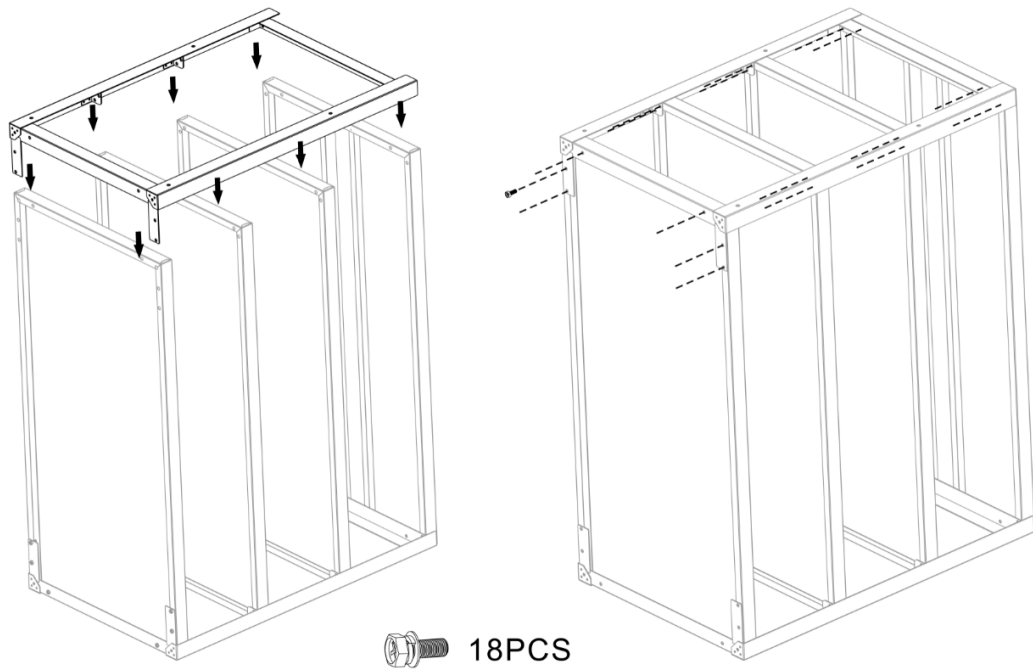

INSTALLATIONS INSTRUCTION

MODEL: SUNC-ST600-7965SS/ SUNC-ST600-7977BLACK
SUNC-ST1200-7966SS/ SUNC-ST1200-7978BLACK
SUNC-ST1800-7967SS/ SUNC-ST1800-7979BLACK

Side table, x 1 (600mm)

MODEL: SUNC-ST600-7965SS/ SUNC-ST600-7977BLACK

Side table, x 2 (1200mm)

MODEL: SUNC-ST1200-7966SS/ SUNC-ST1200-7978BLACK

Side table, x 3 (1800mm)

MODEL: SUNC-ST1800-7967SS/ SUNC-ST1800-7979BLACK

4.Connection Steps

Step 1

Step 2

Step 3