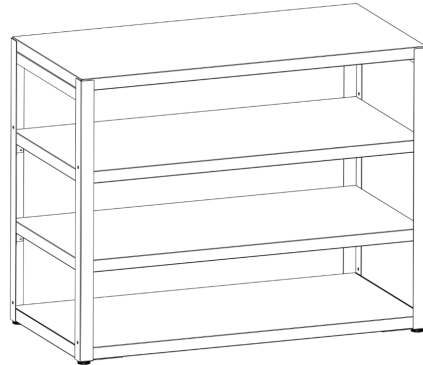

INSTALLATIONS INSTRUCTION

MODEL: SUNC-ST600-7965SS/ SUNC-ST600-7977BLACK
SUNC-ST1200-7966SS/ SUNC-ST1200-7978BLACK
SUNC-ST1800-7967SS/ SUNC-ST1800-7979BLACK

Side table, x 1 (600mm)

MODEL: SUNC-ST600-7965SS/ SUNC-ST600-7977BLACK

Side table, x 2 (1200mm)

MODEL: SUNC-ST1200-7966SS/ SUNC-ST1200-7978BLACK

Side table, x 3 (1800mm)

MODEL: SUNC-ST1800-7967SS/ SUNC-ST1800-7979BLACK

4.Connection Steps

Step 1

Step 2

Step 3