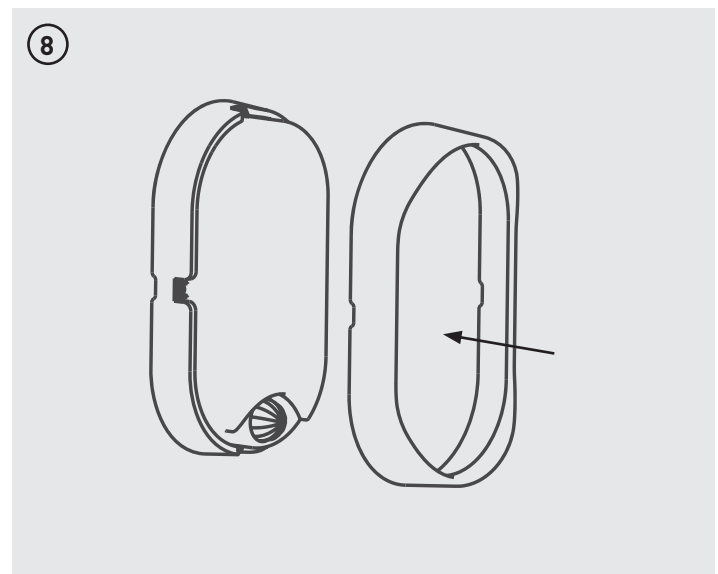

ECO DECORATIVE EXTERIOR OVAL LED BULKHEAD WITH PRESENCE DETECTOR

IP54 RATED **2 year standard WARRANTY**

CE  

Part Code	Power Source / Frequency	Luminaire Lumens	Wattage
EBE010P40	220-240V AC - 50/60Hz	700lm	10W

ACCESSORIES:

 **X2 Black/White Rim**

 **x2**

 **x2**

Tech Help Line UK - 0330 0249 279 Non UK - +44 (0)1952 238 100 Supplied by LUCECO Stafford Park 1, Telford, Shropshire, England, TF3 3BD Visit our website at www.luceco.com