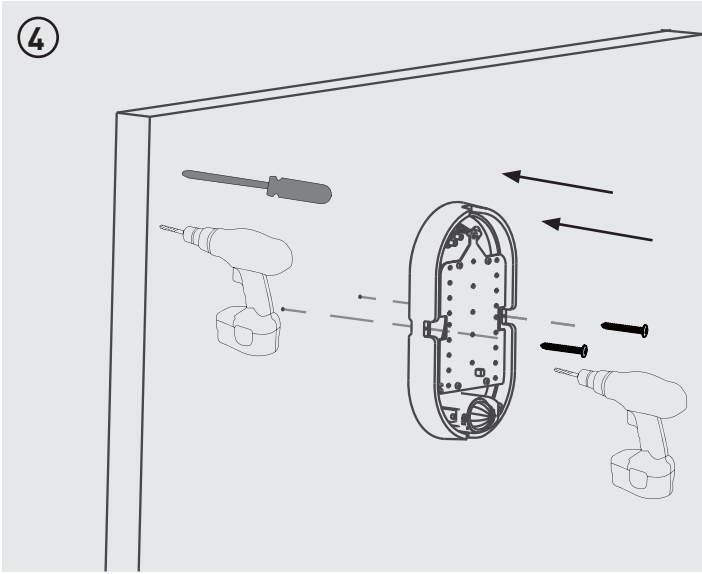

ECO DECORATIVE EXTERIOR OVAL LED BULKHEAD WITH PRESENCE DETECTOR

IP54 RATED **2 year standard WARRANTY**

CE

Part Code	Power Source / Frequency	Luminaire Lumens	Wattage
EBE010P40	220-240V AC - 50/60Hz	700lm	10W

ACCESSORIES:

X2 Black/White Rim

x2

x2

Tech Help Line UK - 0330 0249 279 Non UK - +44 (0)1952 238 100 Supplied by LUCECO Stafford Park 1, Telford, Shropshire, England, TF3 3BD Visit our website at www.luceco.com

Kontakt UK - 0330 0249 279 Non UK - +49 40 89066 878 - 29 Geliefert von Luceco GmbH Holstenplatz 20b, 22765 Hamburg DEUTSCHLAND Besuchen Sie uns auf www.luceco.de

Support Technique UK - 0330 0249 279 Non UK - +33 (0)1 61 10 10 35 Notice fournie par Luceco SAS France & Belux 3 Rue de Courtalin, Magny Le Hongre 77700 FRANCE & BELUX Visitez note site Web www.luceco.fr

Servicio de asistencia telefónica UK - 0330 0249 279 Non UK - +34 93 576 83 21 Facilitado por BG Electrical Ltd Liessamins, 6, 08338, Premia de Dalt Barcelona, Spain Visite nuestra web en www.luceco.com

Assistenza tecnica telefonica UK - 0330 0249 279 Non UK - +39 0434 1696795 Fornito da BG Electrical Ltd Nexus Italia, Via Amman 10 33170 Pordenone, Italy Visitate il nostro sito www.luceco.com

Tech Help Line UK - 0330 0249 279 Non UK - +44 (0)1952 238 100 Supplied by LUCECO Stafford Park 1, Telford, Shropshire, England, TF3 3BD Visit our website at www.luceco.com

Kontakt UK - 0330 0249 279 Non UK - +49 40 89066 878 - 29 Geliefert von Luceco GmbH Holstenplatz 20b, 22765 Hamburg DEUTSCHLAND Besuchen Sie uns auf www.luceco.de

Support Technique UK - 0330 0249 279 Non UK - +33 (0)1 61 10 10 35 Notice fournie par Luceco SAS France & Belux 3 Rue de Courtalin, Magny Le Hongre 77700 FRANCE & BELUX Visitez note site Web www.luceco.fr

Servicio de asistencia telefónica UK - 0330 0249 279 Non UK - +34 93 576 83 21 Facilitado por BG Electrical Ltd Liessamins, 6, 08338, Premia de Dalt Barcelona, Spain Visite nuestra web en www.luceco.com

Assistenza tecnica telefonica UK - 0330 0249 279 Non UK - +39 0434 1696795 Fornito da BG Electrical Ltd Nexus Italia, Via Amman 10 33170 Pordenone, Italy Visitate il nostro sito www.luceco.com