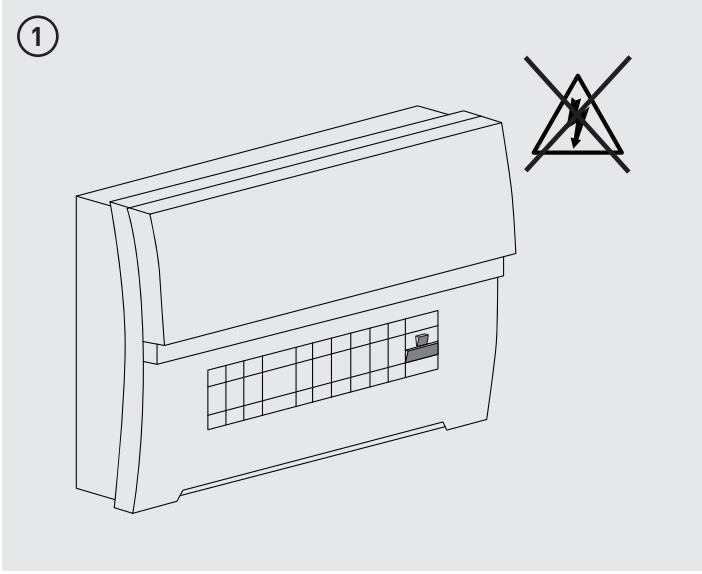

ECO DECORATIVE EXTERIOR OVAL LED BULKHEAD WITH PRESENCE DETECTOR

IP54 RATED **2 year standard WARRANTY**

CE

Part Code	Power Source / Frequency	Luminaire Lumens	Wattage
EBE010P40	220-240V AC - 50/60Hz	700lm	10W

ACCESSORIES:

X2 Black/White Rim

x2

x2

Tech Help Line UK - 0330 0249 279 Non UK - +44 (0)1952 238 100 Supplied by LUCECO Stafford Park 1, Telford, Shropshire, England, TF3 3BD Visit our website at www.luceco.com

Kontakt UK - 0330 0249 279 Non UK - +49 40 89066 878 - 29 Geliefert von Luceco GmbH Holstenplatz 20b, 22765 Hamburg DEUTSCHLAND Besuchen Sie uns auf www.luceco.de

Support Technique UK - 0330 0249 279 Non UK - +33 (0)1 61 10 10 35 Notice fournie par Luceco SAS France & Belux 3 Rue de Courtalin, Magny Le Hongre 77700 FRANCE & BELUX Visitez note site Web www.luceco.fr

Servicio de asistencia telefónica UK - 0330 0249 279 Non UK - +34 93 576 83 21 Facilitado por BG Electrical Ltd Liessamins, 6, 08338, Premia de Dalt Barcelona, Spain Visite nuestra web en www.luceco.com

Assistenza tecnica telefonica UK - 0330 0249 279 Non UK - +39 0434 1696795 Fornito da BG Electrical Ltd Nexus Italia, Via Amman 10 33170 Pordenone, Italy Visitate il nostro sito www.luceco.com

Tech Help Line UK - 0330 0249 279 Non UK - +44 (0)1952 238 100 Supplied by LUCECO Stafford Park 1, Telford, Shropshire, England, TF3 3BD Visit our website at www.luceco.com

Kontakt UK - 0330 0249 279 Non UK - +49 40 89066 878 - 29 Geliefert von Luceco GmbH Holstenplatz 20b, 22765 Hamburg DEUTSCHLAND Besuchen Sie uns auf www.luceco.de

Support Technique UK - 0330 0249 279 Non UK - +33 (0)1 61 10 10 35 Notice fournie par Luceco SAS France & Belux 3 Rue de Courtalin, Magny Le Hongre 77700 FRANCE & BELUX Visitez note site Web www.luceco.fr

Servicio de asistencia telefónica UK - 0330 0249 279 Non UK - +34 93 576 83 21 Facilitado por BG Electrical Ltd Liessamins, 6, 08338, Premia de Dalt Barcelona, Spain Visite nuestra web en www.luceco.com

Assistenza tecnica telefonica UK - 0330 0249 279 Non UK - +39 0434 1696795 Fornito da BG Electrical Ltd Nexus Italia, Via Amman 10 33170 Pordenone, Italy Visitate il nostro sito www.luceco.com