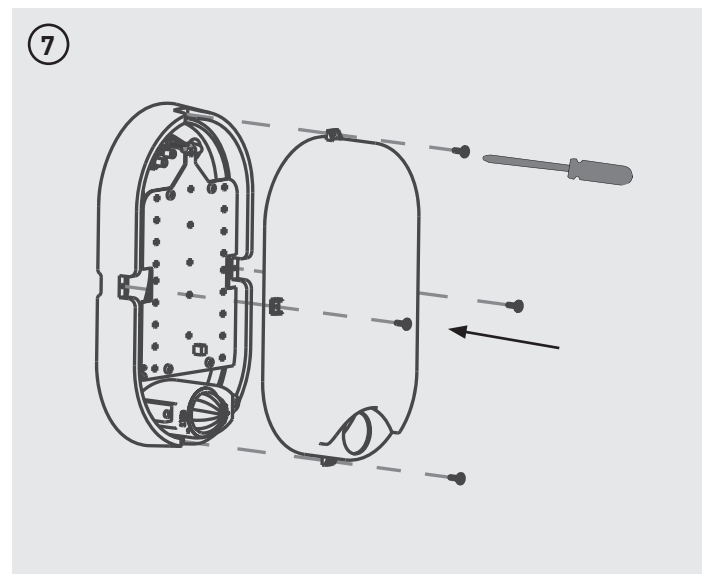

ECO DECORATIVE EXTERIOR OVAL LED BULKHEAD WITH PRESENCE DETECTOR

IP54 RATED **2 year standard WARRANTY**

CE

Part Code	Power Source / Frequency	Luminaire Lumens	Wattage
EBE010P40	220-240V AC - 50/60Hz	700lm	10W

ACCESSORIES:

X2 Black/White Rim

x2

x2

Tech Help Line UK - 0330 0249 279 Non UK - +44 (0)1952 238 100 Supplied by LUCECO Stafford Park 1, Telford, Shropshire, England, TF3 3BD Visit our website at www.luceco.com

Kontakt UK - 0330 0249 279 Non UK - +49 40 89066 878 - 29 Geliefert von Luceco GmbH Holstenplatz 20b, 22765 Hamburg DEUTSCHLAND Besuchen Sie uns auf www.luceco.de

Support Technique UK - 0330 0249 279 Non UK - +33 (0)1 61 10 10 35 Notice fournie par Luceco SAS France & Belux 3 Rue de Courtalin, Magny Le Hongre 77700 FRANCE & BELUX Visitez note site Web www.luceco.fr

Servicio de asistencia telefónica UK - 0330 0249 279 Non UK - +34 93 576 83 21 Facilitado por BG Electrical Ltd Liessamins, 6, 08338, Premia de Dalt Barcelona, Spain Visite nuestra web en www.luceco.com

Assistenza tecnica telefonica UK - 0330 0249 279 Non UK - +39 0434 1696795 Fornito da BG Electrical Ltd Nexus Italia, Via Amman 10 33170 Pordenone, Italy Visitate il nostro sito www.luceco.com

Tech Help Line UK - 0330 0249 279 Non UK - +44 (0)1952 238 100 Supplied by LUCECO Stafford Park 1, Telford, Shropshire, England, TF3 3BD Visit our website at www.luceco.com

Kontakt UK - 0330 0249 279 Non UK - +49 40 89066 878 - 29 Geliefert von Luceco GmbH Holstenplatz 20b, 22765 Hamburg DEUTSCHLAND Besuchen Sie uns auf www.luceco.de

Support Technique UK - 0330 0249 279 Non UK - +33 (0)1 61 10 10 35 Notice fournie par Luceco SAS France & Belux 3 Rue de Courtalin, Magny Le Hongre 77700 FRANCE & BELUX Visitez note site Web www.luceco.fr

Servicio de asistencia telefónica UK - 0330 0249 279 Non UK - +34 93 576 83 21 Facilitado por BG Electrical Ltd Liessamins, 6, 08338, Premia de Dalt Barcelona, Spain Visite nuestra web en www.luceco.com

Assistenza tecnica telefonica UK - 0330 0249 279 Non UK - +39 0434 1696795 Fornito da BG Electrical Ltd Nexus Italia, Via Amman 10 33170 Pordenone, Italy Visitate il nostro sito www.luceco.com