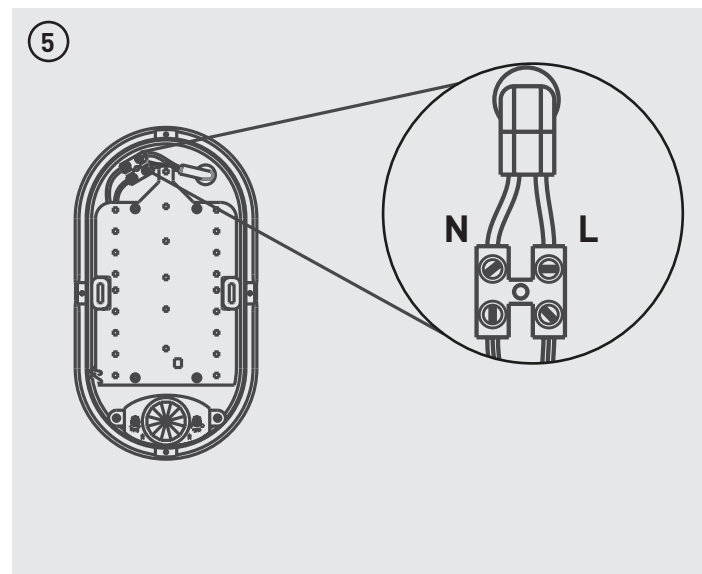

ECO DECORATIVE EXTERIOR OVAL LED BULKHEAD WITH PRESENCE DETECTOR

IP54 RATED **2 year standard WARRANTY**

CE  

Part Code	Power Source / Frequency	Luminaire Lumens	Wattage
EBE010P40	220-240V AC - 50/60Hz	700lm	10W

ACCESSORIES:

 **X2 Black/White Rim**

 **x2**

 **x2**

Tech Help Line UK - 0330 0249 279 Non UK - +44 (0)1952 238 100 Supplied by LUCECO Stafford Park 1, Telford, Shropshire, England, TF3 3BD Visit our website at www.luceco.com