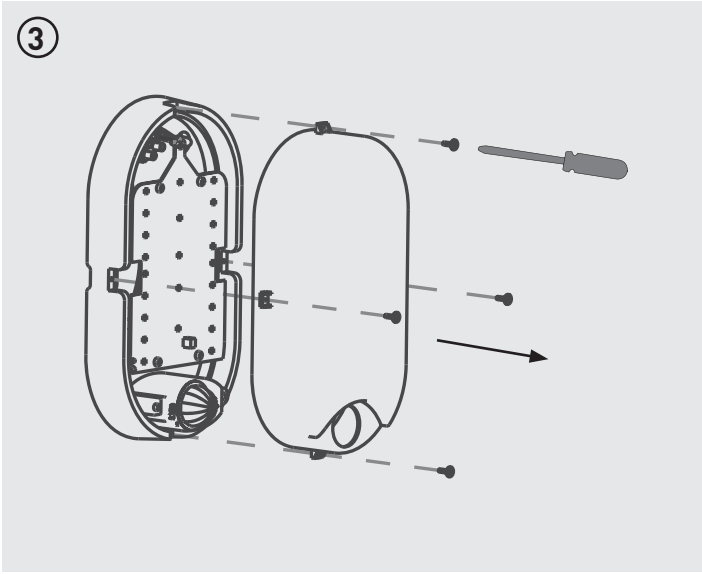

ECO DECORATIVE EXTERIOR OVAL LED BULKHEAD WITH PRESENCE DETECTOR

IP54 RATED **2 year standard WARRANTY**

CE

Part Code	Power Source / Frequency	Luminaire Lumens	Wattage
EBE010P40	220-240V AC - 50/60Hz	700lm	10W

ACCESSORIES:

X2 Black/White Rim

x2

x2

Tech Help Line UK - 0330 0249 279 Non UK - +44 (0)1952 238 100 Supplied by LUCECO Stafford Park 1, Telford, Shropshire, England, TF3 3BD Visit our website at www.luceco.com

Kontakt UK - 0330 0249 279 Non UK - +49 40 89066 878 - 29 Geliefert von Luceco GmbH Holstenplatz 20b, 22765 Hamburg DEUTSCHLAND Besuchen Sie uns auf www.luceco.de

Support Technique UK - 0330 0249 279 Non UK - +33 (0)1 61 10 10 35 Notice fournie par Luceco SAS France & Belux 3 Rue de Courtalin, Magny Le Hongre 77700 FRANCE & BELUX Visitez note site Web www.luceco.fr

Servicio de asistencia telefónica UK - 0330 0249 279 Non UK - +34 93 576 83 21 Facilitado por BG Electrical Ltd Liessamins, 6, 08338, Premia de Dalt Barcelona, Spain Visite nuestra web en www.luceco.com

Assistenza tecnica telefonica UK - 0330 0249 279 Non UK - +39 0434 1696795 Fornito da BG Electrical Ltd Nexus Italia, Via Amman 10 33170 Pordenone, Italy Visitate il nostro sito www.luceco.com

Tech Help Line UK - 0330 0249 279 Non UK - +44 (0)1952 238 100 Supplied by LUCECO Stafford Park 1, Telford, Shropshire, England, TF3 3BD Visit our website at www.luceco.com

Kontakt UK - 0330 0249 279 Non UK - +49 40 89066 878 - 29 Geliefert von Luceco GmbH Holstenplatz 20b, 22765 Hamburg DEUTSCHLAND Besuchen Sie uns auf www.luceco.de

Support Technique UK - 0330 0249 279 Non UK - +33 (0)1 61 10 10 35 Notice fournie par Luceco SAS France & Belux 3 Rue de Courtalin, Magny Le Hongre 77700 FRANCE & BELUX Visitez note site Web www.luceco.fr

Servicio de asistencia telefónica UK - 0330 0249 279 Non UK - +34 93 576 83 21 Facilitado por BG Electrical Ltd Liessamins, 6, 08338, Premia de Dalt Barcelona, Spain Visite nuestra web en www.luceco.com

Assistenza tecnica telefonica UK - 0330 0249 279 Non UK - +39 0434 1696795 Fornito da BG Electrical Ltd Nexus Italia, Via Amman 10 33170 Pordenone, Italy Visitate il nostro sito www.luceco.com