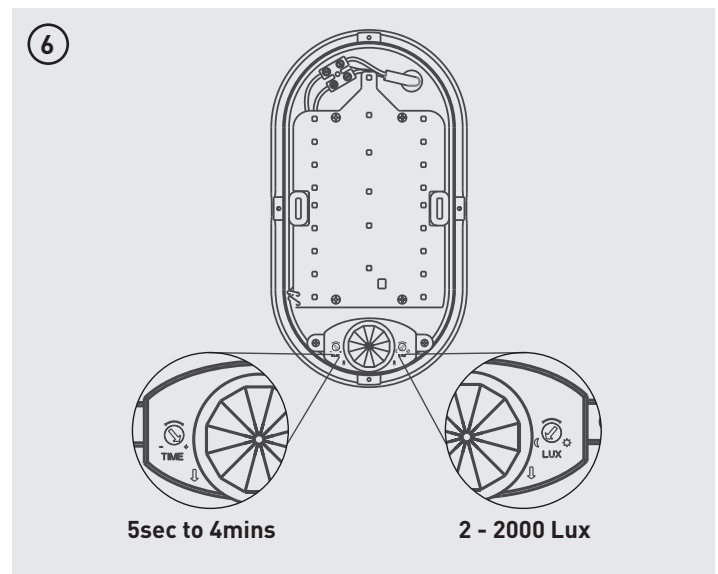

ECO DECORATIVE EXTERIOR OVAL LED BULKHEAD WITH PRESENCE DETECTOR

IP54 RATED **2 year standard WARRANTY**

CE  

Part Code	Power Source / Frequency	Luminaire Lumens	Wattage
EBE010P40	220-240V AC - 50/60Hz	700lm	10W

ACCESSORIES:

 **X2 Black/White Rim**

 **x2**

 **x2**

Tech Help Line UK - 0330 0249 279 Non UK - +44 (0)1952 238 100 Supplied by LUCECO Stafford Park 1, Telford, Shropshire, England, TF3 3BD Visit our website at www.luceco.com