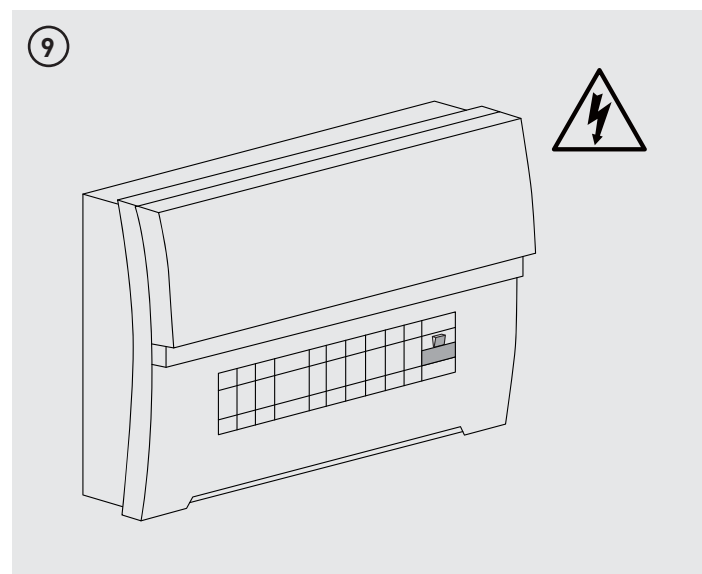

ECO DECORATIVE EXTERIOR OVAL LED BULKHEAD WITH PRESENCE DETECTOR

IP54 RATED **2 year standard WARRANTY**

CE

Part Code	Power Source / Frequency	Luminaire Lumens	Wattage
EBE010P40	220-240V AC - 50/60Hz	700lm	10W

ACCESSORIES:

X2 Black/White Rim

x2

x2

Tech Help Line UK - 0330 0249 279 Non UK - +44 (0)1952 238 100 Supplied by LUCECO Stafford Park 1, Telford, Shropshire, England, TF3 3BD Visit our website at www.luceco.com

Kontakt UK - 0330 0249 279 Non UK - +49 40 89066 878 - 29 Geliefert von Luceco GmbH Holstenplatz 20b, 22765 Hamburg DEUTSCHLAND Besuchen Sie uns auf www.luceco.de

Support Technique UK - 0330 0249 279 Non UK - +33 (0)1 61 10 10 35 Notice fournie par Luceco SAS France & Belux 3 Rue de Courtalin, Magny Le Hongre 77700 FRANCE & BELUX Visitez note site Web www.luceco.fr

Servicio de asistencia telefónica UK - 0330 0249 279 Non UK - +34 93 576 83 21 Facilitado por BG Electrical Ltd Liessamins, 6, 08338, Premia de Dalt Barcelona, Spain Visite nuestra web en www.luceco.com

Assistenza tecnica telefonica UK - 0330 0249 279 Non UK - +39 0434 1696795 Fornito da BG Electrical Ltd Nexus Italia, Via Amman 10 33170 Pordenone, Italy Visitate il nostro sito www.luceco.com

Tech Help Line UK - 0330 0249 279 Non UK - +44 (0)1952 238 100 Supplied by LUCECO Stafford Park 1, Telford, Shropshire, England, TF3 3BD Visit our website at www.luceco.com

Kontakt UK - 0330 0249 279 Non UK - +49 40 89066 878 - 29 Geliefert von Luceco GmbH Holstenplatz 20b, 22765 Hamburg DEUTSCHLAND Besuchen Sie uns auf www.luceco.de

Support Technique UK - 0330 0249 279 Non UK - +33 (0)1 61 10 10 35 Notice fournie par Luceco SAS France & Belux 3 Rue de Courtalin, Magny Le Hongre 77700 FRANCE & BELUX Visitez note site Web www.luceco.fr

Servicio de asistencia telefónica UK - 0330 0249 279 Non UK - +34 93 576 83 21 Facilitado por BG Electrical Ltd Liessamins, 6, 08338, Premia de Dalt Barcelona, Spain Visite nuestra web en www.luceco.com

Assistenza tecnica telefonica UK - 0330 0249 279 Non UK - +39 0434 1696795 Fornito da BG Electrical Ltd Nexus Italia, Via Amman 10 33170 Pordenone, Italy Visitate il nostro sito www.luceco.com