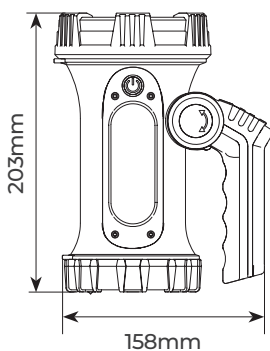

STANDARD	DESCRIPTION
EN 60598-1	Luminaires – General requirements
EN 60598-2-4	Luminaires – Portable
EN 61000-3-2	Electromagnetic compatibility (EMC) – Part 3-2: Limits – for harmonic current emissions
EN 61000-3-3	Limits – Limitation of voltage changes, voltage fluctuations and flicker in public low-voltage supply systems, for equipment with rated current ≤ 16 A per phase and not subject to conditional connection
EN 61547	Equipment for general lighting purposes – EMC immunity requirements
EN 55015	Limits and methods of measurement of radio disturbance characteristics of electrical lighting and similar equipment