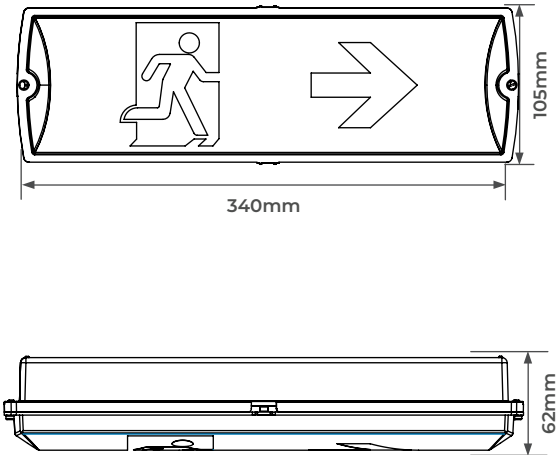

TEMPUS DALI EMERGENCY BULKHEAD

Product Features

- Surface mount maintained emergency bulkhead for internal or external use
- Two screw diffuser design with rear and side cable entry points
- Can be wired for non-maintained use
- Supplied with self-adhesive legend kit

Product Drawing

CAT NO.	TYPE	COLOUR	LUMINAIRE LUMENS	WATTAGE
LEMBKWEDA	DALI	White	200lm	2W
LEMBKBEDA	DALI	Black	200lm	2W

	HEIGHT	AXIAL DISTANCE FROM WALL	AXIAL SPACING	TRANSVERSE SPACING	TRANSVERSE SPACING FROM WALL
OPEN AREA	2.5	2	8	8	2
- 0.5 LUX	3	2	9	9	2
	4	2	10	10	2
ESCAPE ROUTE	2.5	-	-	8	2
- 1 LUX	3	-	-	8.2	2
(Based on 2m width)	4	-	-	8.4	2