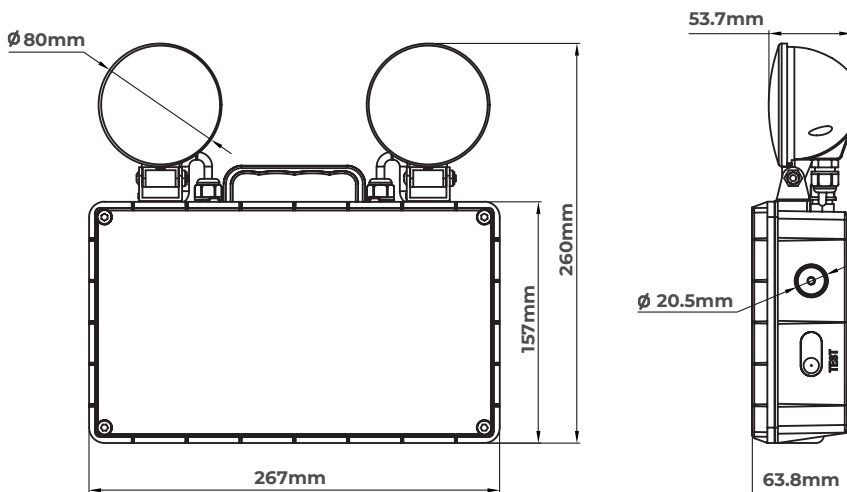

TEMPUS DALI IP65 TWINSPOT

Product Features

- Non-Maintained IP rated emergency twinspace
- Polycarbonate body with polycarbonate heads
- Adjustable heads to ensure coverage area
- Ideal for high ceiling applications

CAT NO.	TYPE	COLOUR	LUMINAIRE LUMENS	WATTAGE
LEMIPTWNWEDA	DALI	White	780lm	3.5W
LEMIPTWNBEDA	DALI	Black	780lm	3.5W

Product Drawing

CAT NO.	WEIGHT (kg)	CRI	FREQUENCY (Hz)	IK RATING	BATTERY TYPE	RECHARGE TIME	TEMP RANGE (°C)	AMBIENT TEMP RATED LIFE (°C) MP RANGE
LEMIPTWNWEDA	1.2	>80	50-60	IK08	LiFePO4	24 Hours	0 – 45°C	25°C
LEMIPTWNBEDA	1.2	>80	50-60	IK08	LiFePO4	24 Hours	0 – 45°C	25°C