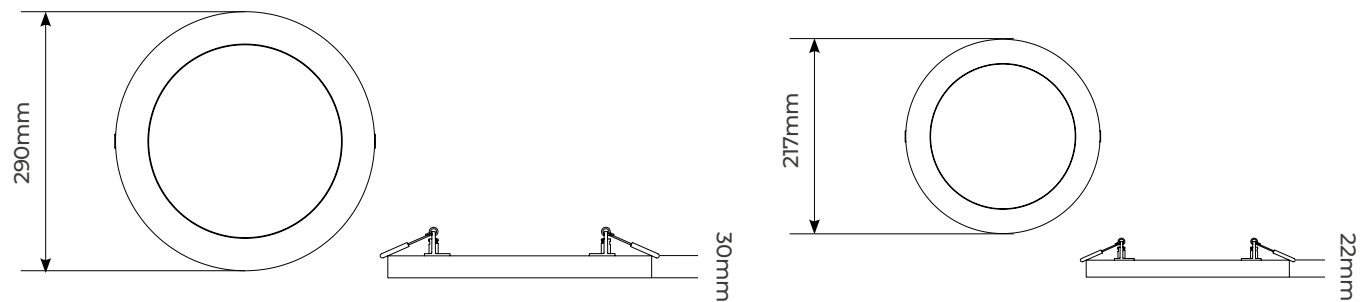

NEO DOWNLIGHT

Product Features

- Adjustable cut-out size suitable for hole sizes 65-185mm
- Power change 9W & 18W, 15W & 23W
- CCT Change 3000K, 4000K & 6000K

CAT NO.	DRIVER	LUMINAIRE LUMENS	WATTAGE
LDN23WLSCT	Fixed Output	1150/2300lm	9/18W
LDN29WLSCT	Fixed Output	2000/2900lm	15/23W

PRODUCT OPTIONS	
Remote Emergency Pack	LED3EP2W

Product Drawing

CAT NO.	WEIGHT (kg)	EFFICACY (Llm/W)	CRI	FREQUENCY (Hz)	IK RATING	TEMP RANGE (°C)	L/B RATED LIFE
LDN23WLSCT	0.65	128	>80	50-60	IK03	-20 - +40°C	L70/B50
LDN29WLSCT	0.8	126	>80	50-60	IK03	-20 - +40°C	L70/B50