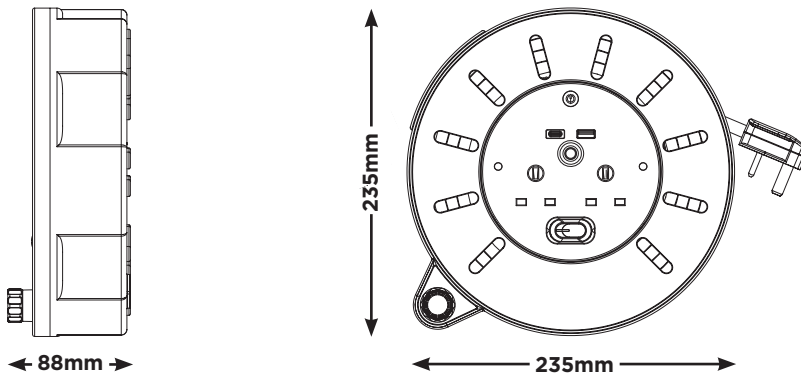

Technical Specification

10m Cassette Reel with USB A + C

GMU10132UAC20SL

Features

- » Portable cassette reel with USB A + C (max 20W PD)
- » Safety thermal cut-out
- » Power on/off switch
- » Power LED indicator
- » Easy wind handle and rear grip
- » Optimised design for increased cable capacity

Description

A lightweight and portable solution for use in heavy duty applications, with USB A + C ports (max 20W PD). The compact nature allows for easy transportation and storage. This cassette reel includes four shuttered sockets, LED indicator, integrated power switch and a safety thermal cut-out for protection against overloading when fully reeled.

Line Diagrams

Product Information

Part No	GMU10132UAC20SL	Qty	5
Type	Cassette Reel	Shipping Carton Info (m)	H:0.39 x W:0.26 x D:0.26
Cable Type	PVC	CBM (m³)	0.026
Cable Length (m)	10m	G.W (kg)	8.2
Amp	13	EAN Barcode	5015056764917
Product Dimensions (cm)	H:23.5 x W:23.5 x D:9	ITF Barcode	05015056765013

Technical Specifications

Standards	BS EN 61242. ASTA Approved
Maximum Load	720W/240V - Fully Wound 3120W/240V - Fully Unwound
Switch	Double Pole
Cable Size	1.25mm ² (H05VV-F)

Lic 940

Technical Data (Tested at 230V~ 50Hz)