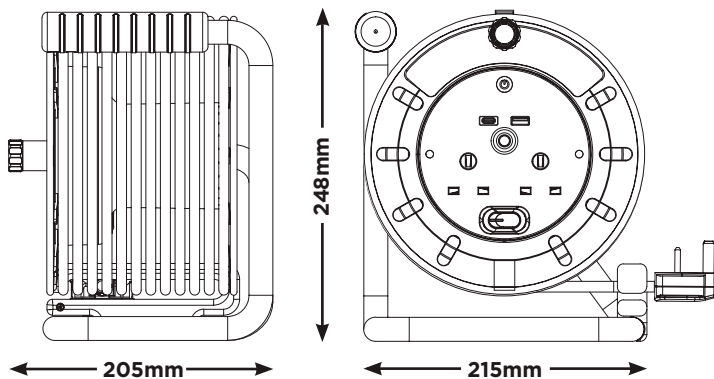

Technical Specification

25m Open Reel with USB A + C OMU25132UAC20SL

Features

- » Lightweight open reel with USB A + C (max 20W PD)
- » Safety thermal cut-out
- » Power on/off switch
- » Power LED indicator
- » Easy wind handle
- » Compatible with wall mount bracket

Description

Lightweight and sturdy, this portable open reel with 25 metres of cable and USB A + C ports, is ideal for charging mobile devices whilst working. Designed and engineered for longevity, the metal frame provides reliable protection when in use, transported or stored. This cable reel provides two shuttered sockets, two USB ports (max 20W PD), power switch, LED indicator, high visibility green cable and has a built-in safety thermal cut-out for protection against over-loading when fully reeled.

Line Diagrams

Product Information

Part No	OMU25132UAC20SL	Qty	1
Type	Open Reel with USB A + C	Shipping Carton Info (m)	H: 0.27 x W: 0.22 x D: 0.23
Cable Type	PVC	CBM (m ³)	0.013
Cable Length (m)	25m	G.W (kg)	3.9
Amp	13	EAN Barcode	5015056764924
Product Dimensions (cm)	H: 24.8 x W: 21.5 x D: 20.5	ITF Barcode	05015056765020

Technical Specifications

Standards	BS EN 61242. ASTA Approved
Maximum Load	720W/240V - Fully Wound 3120W/240V - Fully Unwound
Switch	Double Pole
Cable Size	1.25mm ² (H05VV-F)

Lic 940

Technical Data (Tested at 230V~ 50Hz)