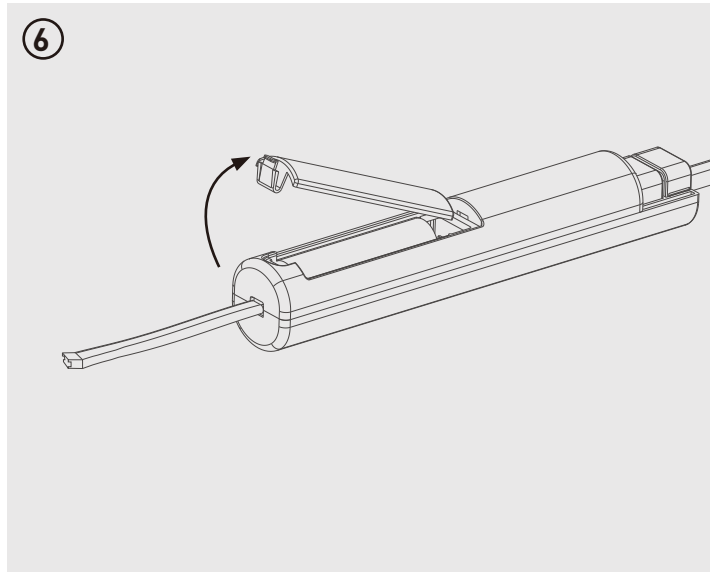

9 Light Distribution LEMDWO

	HEIGHT	DISTANCE FROM WALL	SPACING
LEMWO			
OPEN AREA - 0.5 Lux	2.5	5.4	9.6
	3	5	11.2
	4	1.5	11.8