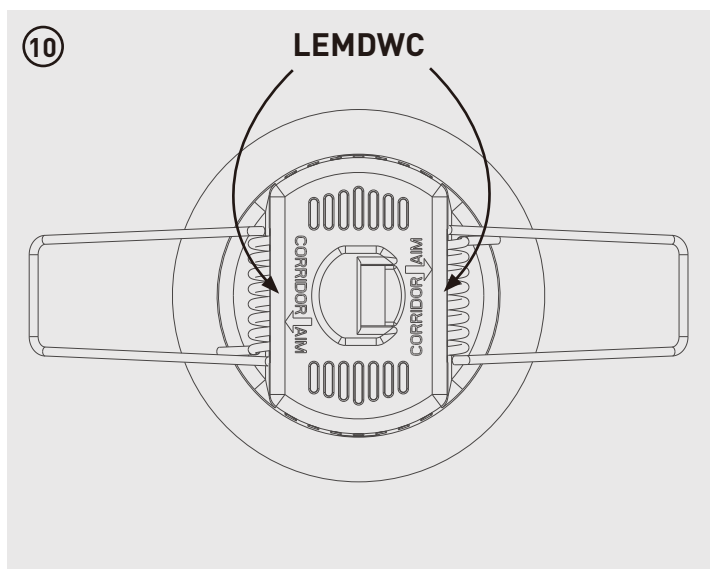

NON-MAINTAINED EMERGENCY DOWNLIGHT

Part Code	Power Source / Frequency	Luminaire Lumens	Charging Wattage
LEMDWO	220-240V AC - 50/60Hz	120lm	5W
LEMDWC	220-240V AC - 50/60Hz	120lm	5W

9 Light Distribution LEMDWO

	HEIGHT	DISTANCE FROM WALL	SPACING
LEMWO			
OPEN AREA - 0.5 Lux	2.5	5.4	9.6
	3	5	11.2
	4	1.5	11.8

<p>Tech Help Line UK - 0330 0249 279 Non UK - +44 (0)1952 238 100 Supplied by LUCECO Stafford Park 1, Telford, Shropshire, England, TF3 3BD</p>	<p>Kontakt UK - 0330 0249 279 Non UK - +49 40 89066 878 - 29 Geliefert von Luceco GmbH Holstenplatz 20b, 22765 Hamburg DEUTSCHLAND</p>	<p>Support Technique UK - 0330 0249 279 Non UK - +33 [0]1 61 10 10 35 Notice fournie par Luceco SAS France & Belux 3 Rue de Courtalin, Magny Le Hongre 77700 FRANCE & BELUX</p>	<p>Servicio de asistencia telefónica UK - 0330 0249 279 Non UK - +34 93 576 83 21 Facilitado por BG Electrical Ltd Liessamins, 6, 08338, Premia de Datt Barcelona, Spain</p>	<p>Assistenza tecnica telefonica UK - 0330 0249 279 Non UK - +39 0434 1696795 Fornito da BG Electrical Ltd Nexus Italia, Via Amman 10 33170 Pordenone, Italy</p>
--	---	---	---	---

	HEIGHT	DISTANCE FROM WALL	SPACING
ESCAPE ROUTE - 1 LUX (BASED ON A 2M WIDTH)	LEMWC		
	2.5	5	17
	3	5.2	17.5
	4	3.5	13

12

13

14

15

Tech Help Line

UK - **0330 0249 279**
 Non UK - **+44 (0)1952 238 100**
 Supplied by LUCECO
 Stafford Park 1, Telford, Shropshire,
 England, TF3 3BD