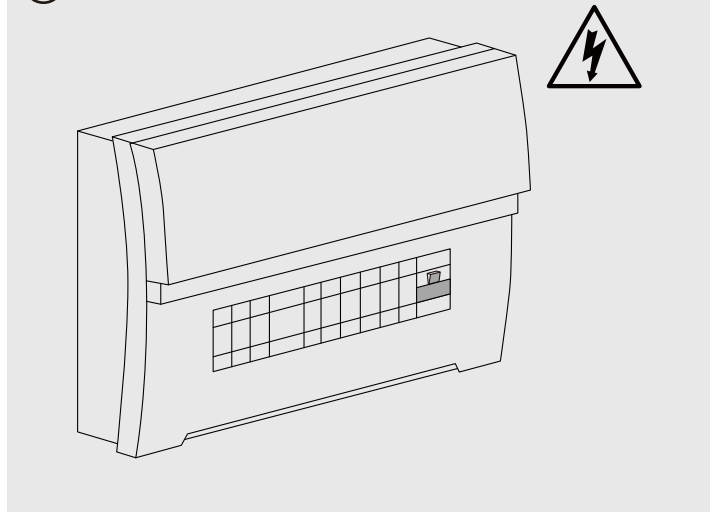

	HEIGHT	DISTANCE FROM WALL	SPACING
ESCAPE ROUTE - 1 LUX (BASED ON A 2M WIDTH)	LEMWC		
	2.5	5	17
	3	5.2	17.5
	4	3.5	13

12

13

14

15

Tech Help Line

UK - **0330 0249 279**
 Non UK - **+44 (0)1952 238 100**
 Supplied by LUCECO
 Stafford Park 1, Telford, Shropshire,
 England, TF3 3BD