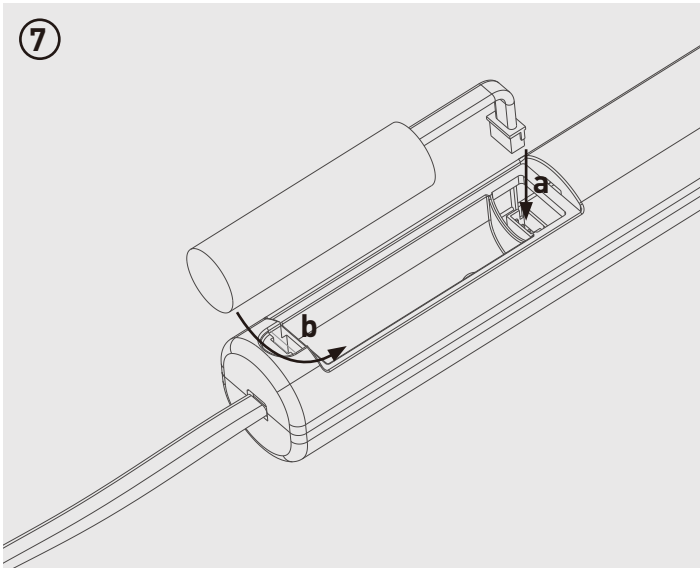

9 Light Distribution LEMDWO

	HEIGHT	DISTANCE FROM WALL	SPACING
LEMWO			
OPEN AREA - 0.5 Lux	2.5	5.4	9.6
	3	5	11.2
	4	1.5	11.8