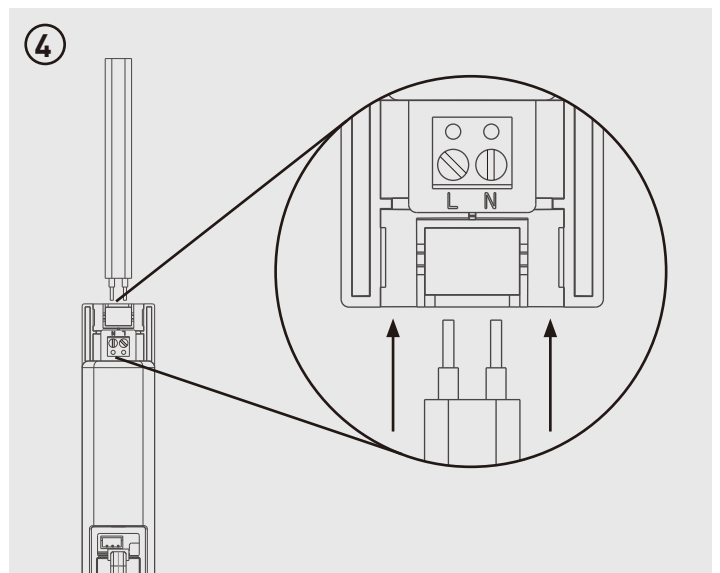

Part Code	Power Source / Frequency	Luminaire Lumens	Charging Wattage
LEMDWO	220-240V AC - 50/60Hz	120lm	5W
LEMDWC	220-240V AC - 50/60Hz	120lm	5W