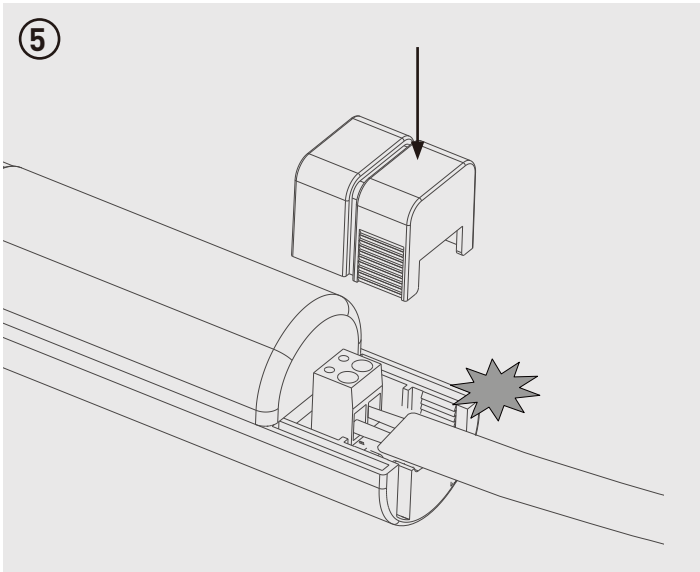

NON-MAINTAINED EMERGENCY DOWNLIGHT

Part Code	Power Source / Frequency	Luminaire Lumens	Charging Wattage
LEMDWO	220-240V AC - 50/60Hz	120lm	5W
LEMDWC	220-240V AC - 50/60Hz	120lm	5W

9 Light Distribution LEMDWO

	HEIGHT	DISTANCE FROM WALL	SPACING
LEMWO			
OPEN AREA - 0.5 Lux	2.5	5.4	9.6
	3	5	11.2
	4	1.5	11.8

<p>Tech Help Line UK - 0330 0249 279 Non UK - +44 (0)1952 238 100 Supplied by LUCECO Stafford Park 1, Telford, Shropshire, England, TF3 3BD</p>	<p>Kontakt UK - 0330 0249 279 Non UK - +49 40 89066 878 - 29 Geliefert von Luceco GmbH Holstenplatz 20b, 22765 Hamburg DEUTSCHLAND</p>	<p>Support Technique UK - 0330 0249 279 Non UK - +33 [0]1 61 10 10 35 Notice fournie par Luceco SAS France & Belux 3 Rue de Courtalin, Magny Le Hongre 77700 FRANCE & BELUX</p>	<p>Servicio de asistencia telefónica UK - 0330 0249 279 Non UK - +34 93 576 83 21 Facilitado por BG Electrical Ltd Liessamins, 6, 08338, Premia de Datt Barcelona, Spain</p>	<p>Assistenza tecnica telefonica UK - 0330 0249 279 Non UK - +39 0434 1696795 Fornito da BG Electrical Ltd Nexus Italia, Via Amman 10 33170 Pordenone, Italy</p>
--	---	---	---	---

	HEIGHT	DISTANCE FROM WALL	SPACING
ESCAPE ROUTE - 1 LUX (BASED ON A 2M WIDTH)	LEMWC		
	2.5	5	17
	3	5.2	17.5
	4	3.5	13

12

13

14

15

Tech Help Line

UK - **0330 0249 279**
 Non UK - **+44 (0)1952 238 100**
 Supplied by LUCECO
 Stafford Park 1, Telford, Shropshire,
 England, TF3 3BD