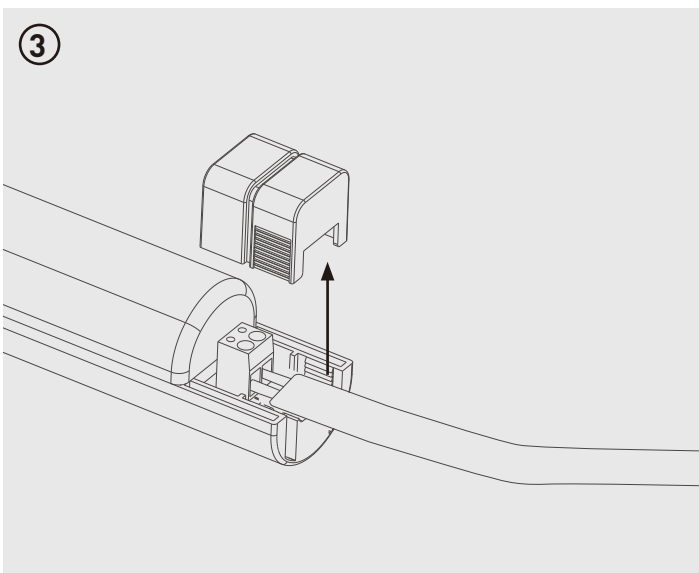

Part Code	Power Source / Frequency	Luminaire Lumens	Charging Wattage
LEMDWO	220-240V AC - 50/60Hz	120lm	5W
LEMDWC	220-240V AC - 50/60Hz	120lm	5W