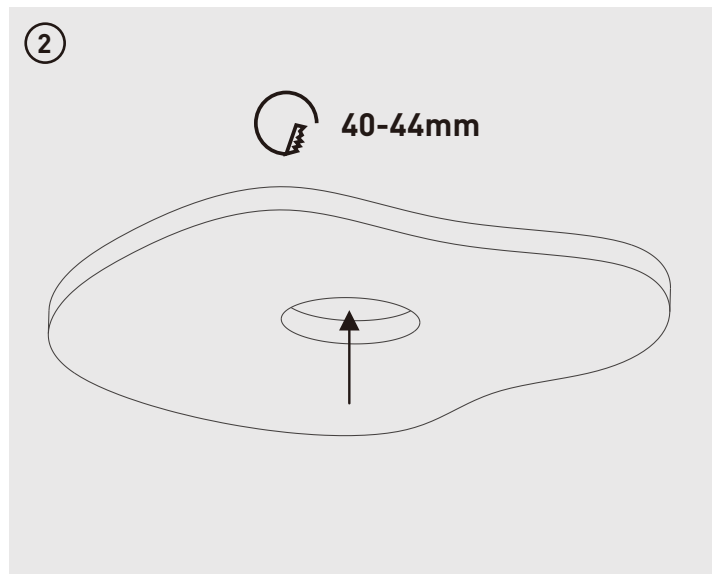

NON-MAINTAINED EMERGENCY DOWNLIGHT

Part Code	Power Source / Frequency	Luminaire Lumens	Charging Wattage
LEMDWO	220-240V AC - 50/60Hz	120lm	5W
LEMDWC	220-240V AC - 50/60Hz	120lm	5W

9 Light Distribution LEMDWO

	HEIGHT	DISTANCE FROM WALL	SPACING
LEMWO			
OPEN AREA - 0.5 Lux	2.5	5.4	9.6
	3	5	11.2
	4	1.5	11.8

<p>Tech Help Line UK - 0330 0249 279 Non UK - +44 (0)1952 238 100 Supplied by LUCECO Stafford Park 1, Telford, Shropshire, England, TF3 3BD</p>	<p>Kontakt UK - 0330 0249 279 Non UK - +49 40 89066 878 - 29 Geliefert von Luceco GmbH Holstenplatz 20b, 22765 Hamburg DEUTSCHLAND</p>	<p>Support Technique UK - 0330 0249 279 Non UK - +33 [0]1 61 10 10 35 Notice fournie par Luceco SAS France & Belux 3 Rue de Courtalin, Magny Le Hongre 77700 FRANCE & BELUX</p>	<p>Servicio de asistencia telefónica UK - 0330 0249 279 Non UK - +34 93 576 83 21 Facilitado por BG Electrical Ltd Liessamins, 6, 08338, Premia de Datt Barcelona, Spain</p>	<p>Assistenza tecnica telefonica UK - 0330 0249 279 Non UK - +39 0434 1696795 Fornito da BG Electrical Ltd Nexus Italia, Via Amman 10 33170 Pordenone, Italy</p>
--	---	---	---	---

	HEIGHT	DISTANCE FROM WALL	SPACING
ESCAPE ROUTE - 1 LUX (BASED ON A 2M WIDTH)	LEMWC		
	2.5	5	17
	3	5.2	17.5
	4	3.5	13

12

13

14

15

Tech Help Line

UK - **0330 0249 279**
 Non UK - **+44 (0)1952 238 100**
 Supplied by LUCECO
 Stafford Park 1, Telford, Shropshire,
 England, TF3 3BD