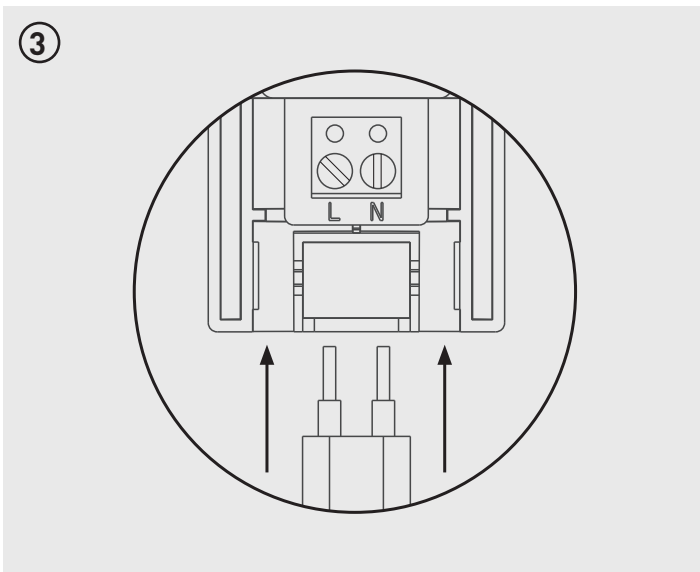

## LUX FRAME

UK ONLY

Part Code	Wattage	Luminaire Lumens	Efficacy
LPSF66W28S40	31W	2800lm	90Lm/W
LPSF66W35S40	41W	3500lm	85Lm/W

Tech Help Line

UK - **0330 0249 279**  
 Non UK - **+44 (0)1952 238 100**  
 Supplied by LUCECO  
 Stafford Park 1, Telford, Shropshire,  
 England, TF3 3BD