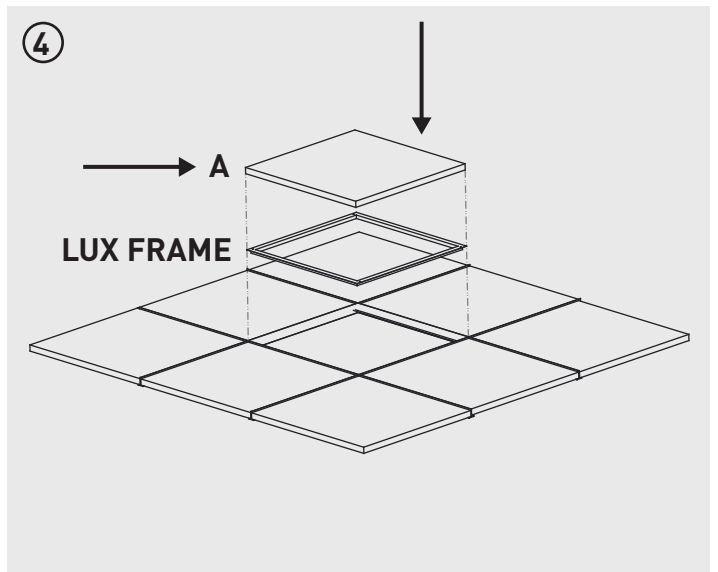

## LUX FRAME

UK ONLY

Part Code	Wattage	Luminaire Lumens	Efficacy
LPSF66W28S40	31W	2800lm	90Lm/W
LPSF66W35S40	41W	3500lm	85Lm/W

Tech Help Line

UK - **0330 0249 279**  
 Non UK - **+44 (0)1952 238 100**  
 Supplied by LUCECO  
 Stafford Park 1, Telford, Shropshire,  
 England, TF3 3BD