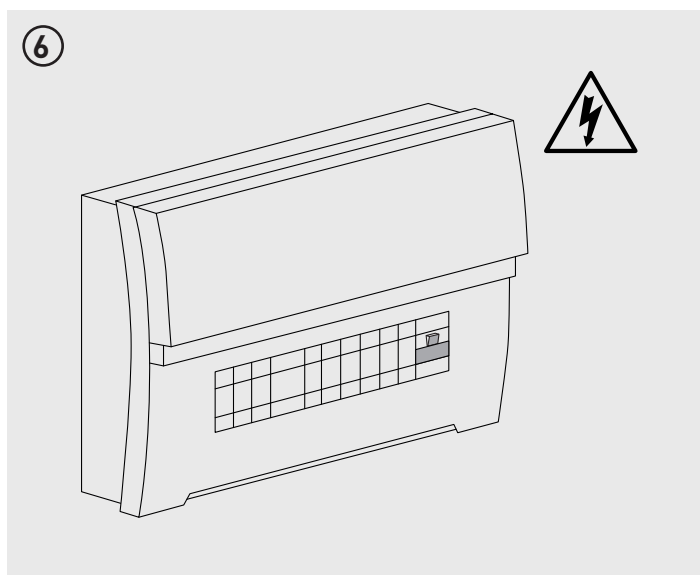

## LUX FRAME

UK ONLY

Part Code	Wattage	Luminaire Lumens	Efficacy
LPSF66W28S40	31W	2800lm	90Lm/W
LPSF66W35S40	41W	3500lm	85Lm/W

Tech Help Line

UK - **0330 0249 279**  
 Non UK - **+44 (0)1952 238 100**  
 Supplied by LUCECO  
 Stafford Park 1, Telford, Shropshire,  
 England, TF3 3BD