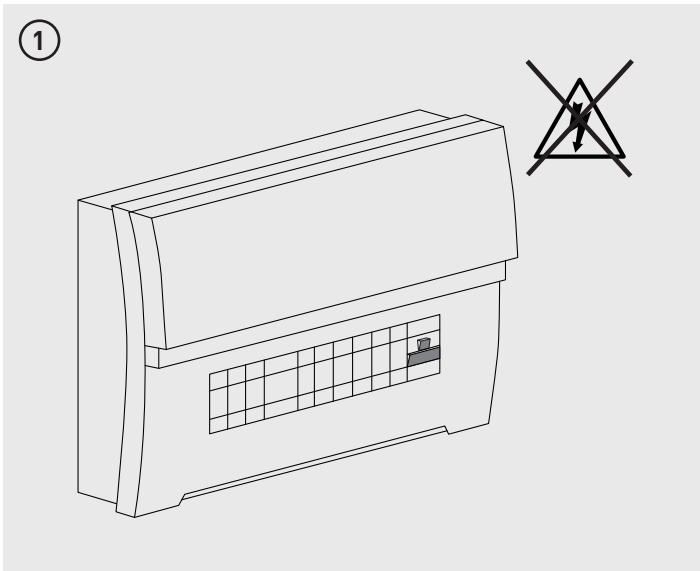

## LUX FRAME

UK ONLY

Part Code	Wattage	Luminaire Lumens	Efficacy
LPSF66W28S40	31W	2800lm	90Lm/W
LPSF66W35S40	41W	3500lm	85Lm/W

Tech Help Line

UK - **0330 0249 279**  
 Non UK - **+44 (0)1952 238 100**  
 Supplied by LUCECO  
 Stafford Park 1, Telford, Shropshire,  
 England, TF3 3BD