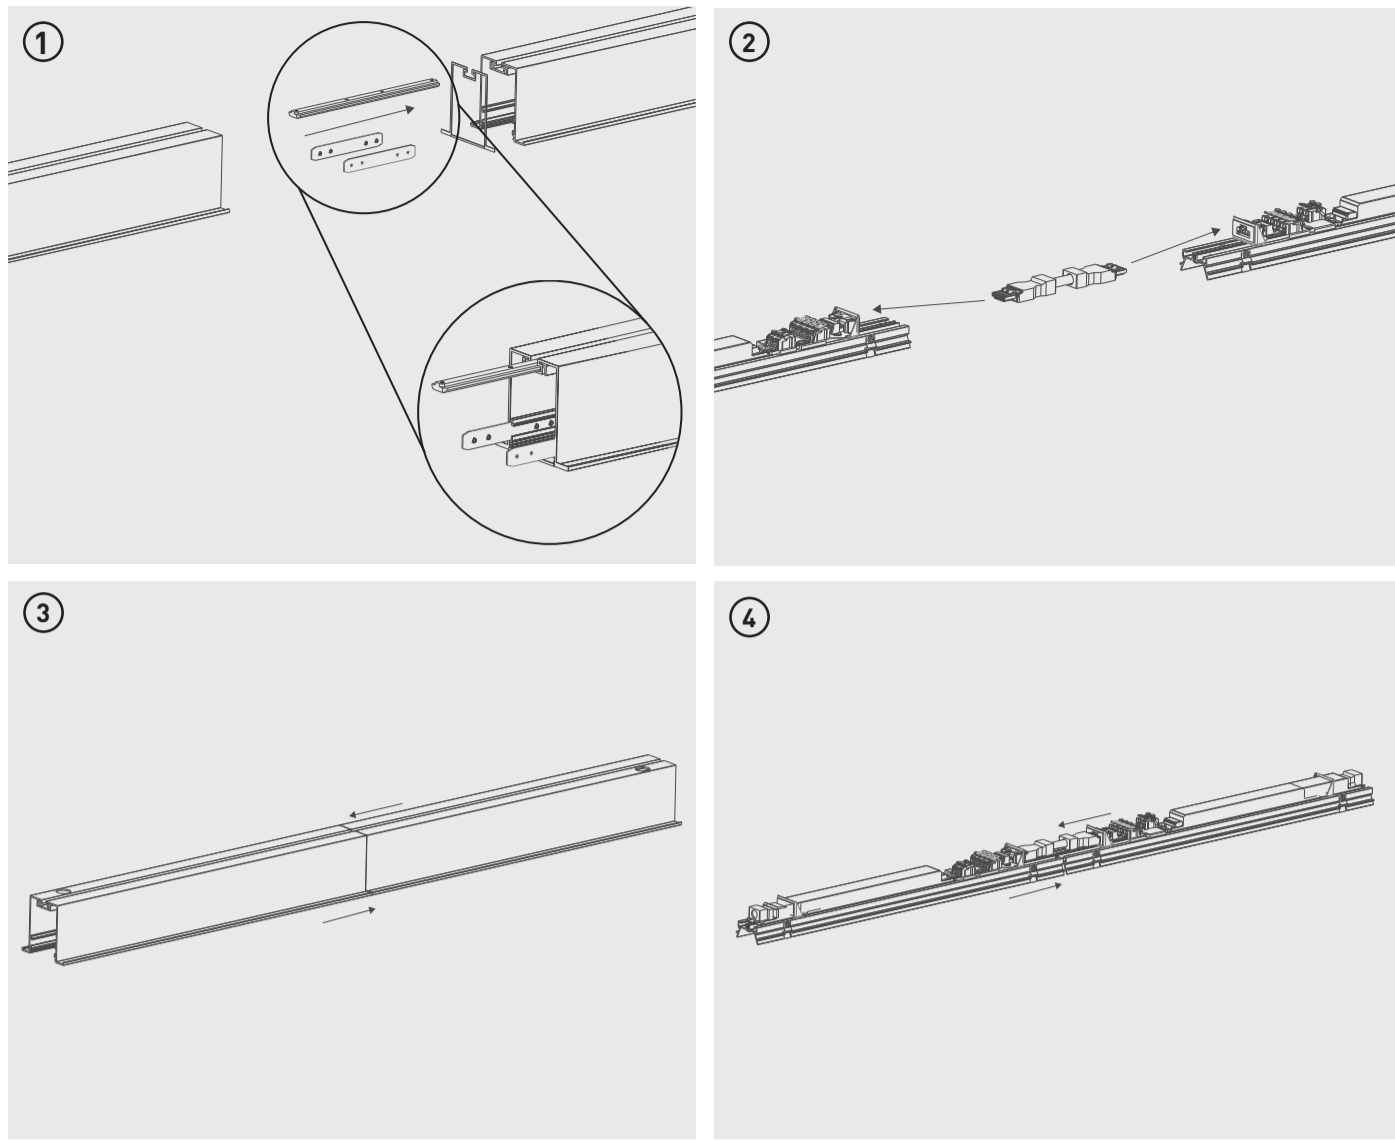

CONTINUOUS MODULES

AVAILABLE ACCESSORIES DE - Verfügbares Zubehör FR - Accessoires Disponibles IT - Accessori disponibili ES - Accesorios Disponibles

CONTINUOUS POWER CONNECTOR LCOCC
DE - Verbinder für Stromversorgung LCOCC
FR - Connecteur d'alimentation continue LCOCC
IT - Connettore per alimentazione continua LCOCC
ES - Conector a Corriente Continua LCOCC

FIXING BRACKETS LCFOB
DE - Montagehalterungen LCFOB
FR - Supports de fixation LCFOB
IT - Staffe di fissaggio LCFOB
ES - Soportes de Fijación LCFOB

Tech Help Line UK - 0330 0249 279 Non UK - +44 (0)1952 238 100
Kontakt UK - 0330 0249 279 Non UK - +49 40 89066 878 - 29
Support Technique UK - 0330 0249 279 Non UK - +33 (0)1 61 10 10 35
Servicio de asistencia telefónica UK - 0330 0249 279 Non UK - +34 93 576 83 21
Assistenza tecnica telefonica UK - 0330 0249 279 Non UK - +39 0434 1696795

LED CONTOUR RECESSED

ASSEMBLY AND INSTALLATION EN
• This product is only suitable for indoor use
• This product must be disconnected before insulation resistance testing of the lighting circuit

ZUSAMMENBAU UND INSTALLATION DE
• Nur zur Verwendung in trockenen Räumen
• Vor der Isolationswiderstandsprüfung muß das Produkt von der Spannungsversorgung getrennt werden

NOTICE D'ASSEMBLAGE ET DE MONTAGE FR
• Ce produit est uniquement réservée à une installation intérieure
• Ce produit doit être déconnecté avant tout test de résistance du circuit d'éclairage

MONTAJE E INSTALACIÓN ES
• Este producto sólo es adecuado para uso interior
• Este producto debe ser desconectado antes de ensayar, en el circuito eléctrico, la resistencia de aislamiento

MONTAGGIO E INSTALLAZIONE IT
• Questo prodotto è adatto solo per uso interno
• Questo prodotto deve essere scollegato prima del test di resistenza di isolamento del circuito di illuminazione