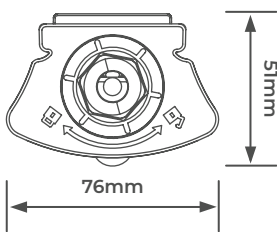

Product Drawing