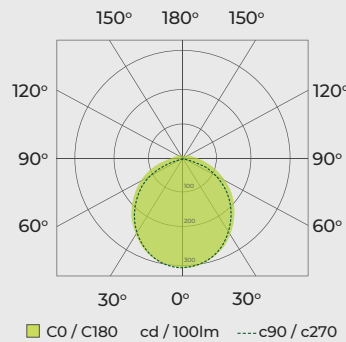

Luminous Intensity

STANDARD	DESCRIPTION
EN 60598-1	Luminaires – General requirements
EN 60598-2-1	Luminaires – Fixed general purpose
EN 61000-3-2	Electromagnetic compatibility (EMC) – Part 3-2: Limits - for harmonic current emissions
EN 61000-3-3	Limits - Limitation of voltage changes, voltage fluctuations and flicker in public low-voltage supply systems, for equipment with rated current ≤ 16 A per phase and not subject to conditional connection
EN 61547	Equipment for general lighting purposes – EMC immunity requirements
EN 55015	Limits and methods of measurement of radio disturbance characteristics of electrical lighting and similar equipment

LUCECO

This luminaire contains built-in LED lamps.

A++
A+
A
B
C
D
E

}

LED

The lamps cannot be changed in the luminaire.

874/2012