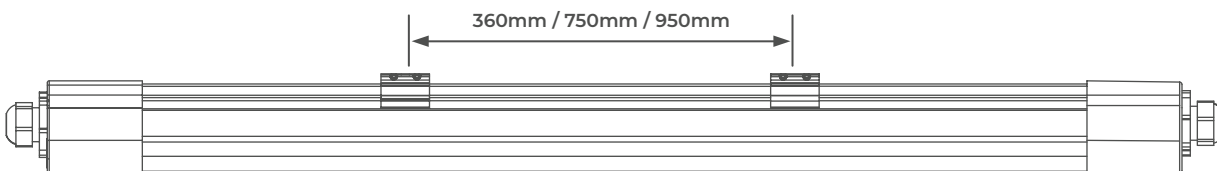

Product Drawing