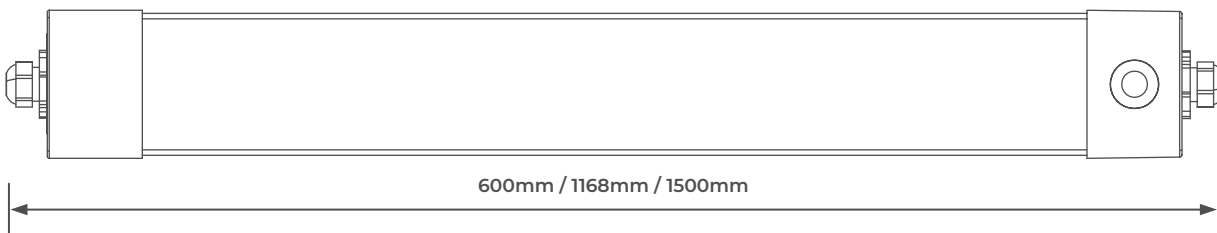

Product Drawing