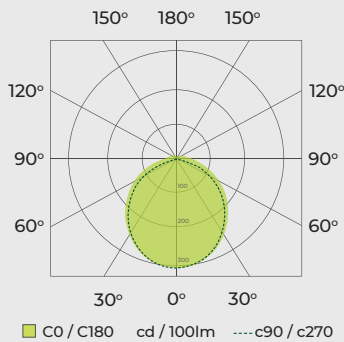

### Product Drawing

CAT NO.	WEIGHT (kg)	EFFICACY (Lm/W)	CRI	FREQUENCY (Hz)	UGR	IK RATING	TEMP RANGE (°C)	AMBIENT TEMP RATED LIFE (°C)	L/B RATED LIFE
ESL12P36W40	5.4	100	>80	50-60	<27	IK08	-20 to +25	25	L70 / B50
ESL15P50W40	6.8	100	>80	50-60	<26	IK08	-20 to +25	25	L70 / B50

### ESL12P36W40 Luminaire Performance

Light Output Ratio:  
Luminaire Efficacy: 100Lm/W  
Light Distribution:  
CIE Flux Codes: 45 75 92 91 100  
UGR 4H 8H  
(20%, 50%, 70%) C0 / C90: 26.6 / 23.9

#### Luminous Intensity

### ESL15P50W40 Luminaire Performance

Light Output Ratio:  
Luminaire Efficacy: 100Lm/W  
Light Distribution:  
CIE Flux Codes: 45 75 92 90 100  
UGR 4H 8H  
(20%, 50%, 70%) C0 / C90: 25.6 / 25.9