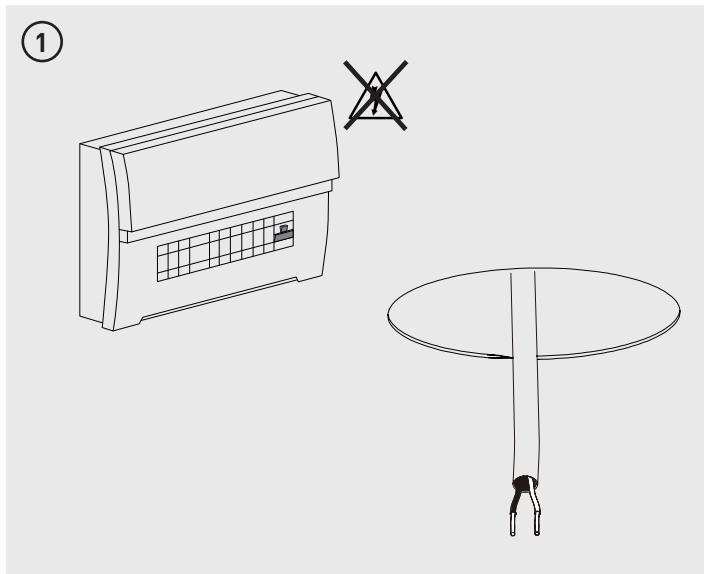

PALLADIUM DOWNLIGHT

Tech Help Line

UK - 0330 0249 279

Non UK - +44 (0)1952 238 100

Supplied by LUCECO

Stafford Park 1, Telford,
Shropshire, England, TF3 3BD

Visit our website at www.luceco.com

Kontakt