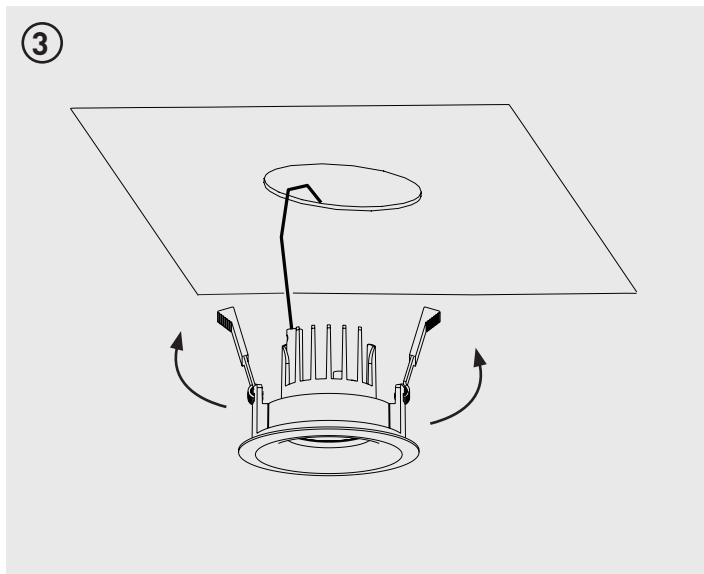

PALLADIUM DOWNLIGHT

Tech Help Line

UK - 0330 0249 279

Non UK - +44 (0)1952 238 100

Supplied by LUCECO

Stafford Park 1, Telford,
Shropshire, England, TF3 3BD

Visit our website at www.luceco.com

Kontakt