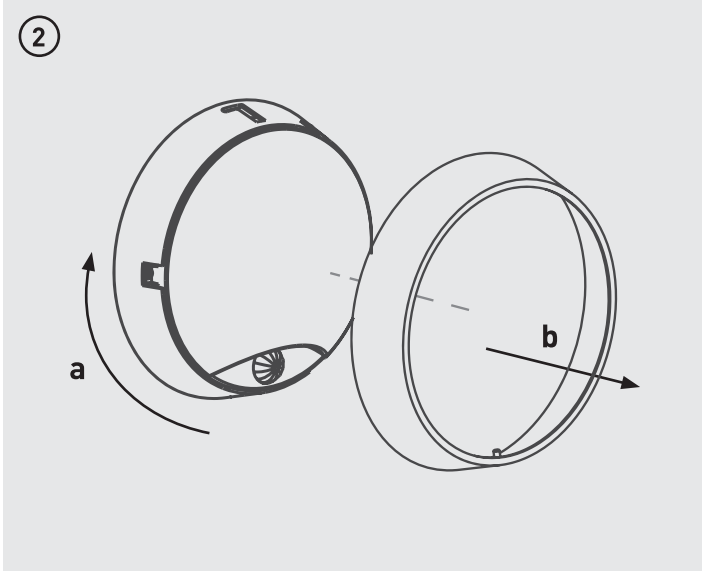

**ECO DECORATIVE EXTERIOR  
ROUND LED BULKHEAD  
WITH PRESENCE DETECTOR**

Part Code	Power Source / Frequency	Luminaire Lumens	Wattage
EBER10P40	220-240V AC - 50/60Hz	700lm	10W

- ACCESSORIES:**
- x2 Black/White Rim
  - x3
  - x3