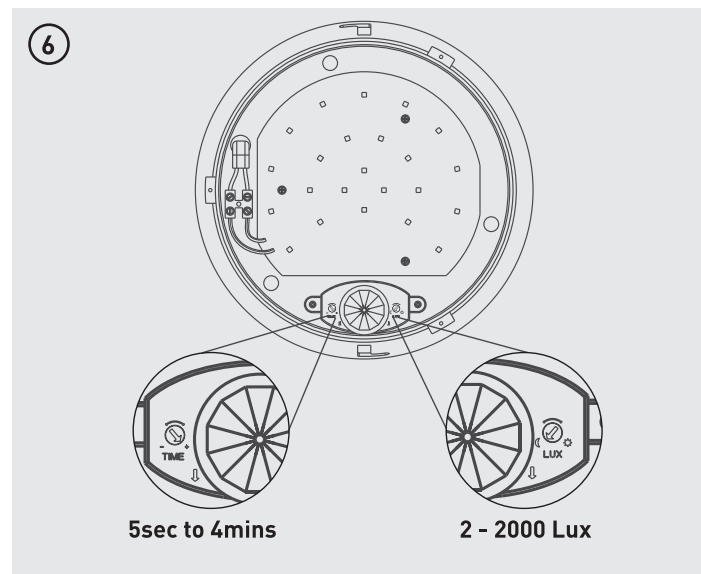

**ECO DECORATIVE EXTERIOR  
ROUND LED BULKHEAD  
WITH PRESENCE DETECTOR**

Part Code	Power Source / Frequency	Luminaire Lumens	Wattage
EBER10P40	220-240V AC - 50/60Hz	700lm	10W

- ACCESSORIES:**
- x2 Black/White Rim
  - x3
  - x3