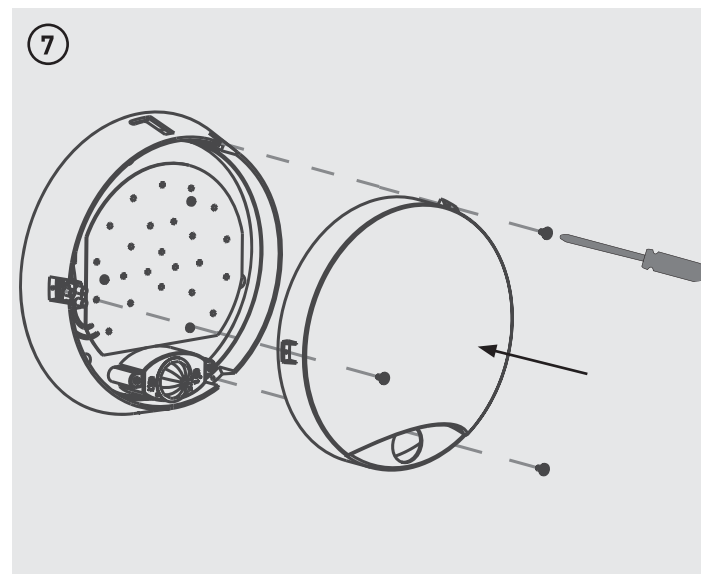

**ECO DECORATIVE EXTERIOR  
ROUND LED BULKHEAD  
WITH PRESENCE DETECTOR**

Part Code	Power Source / Frequency	Luminaire Lumens	Wattage
EBER10P40	220-240V AC - 50/60Hz	700lm	10W

- ACCESSORIES:**
- x2 Black/White Rim
  - x3
  - x3