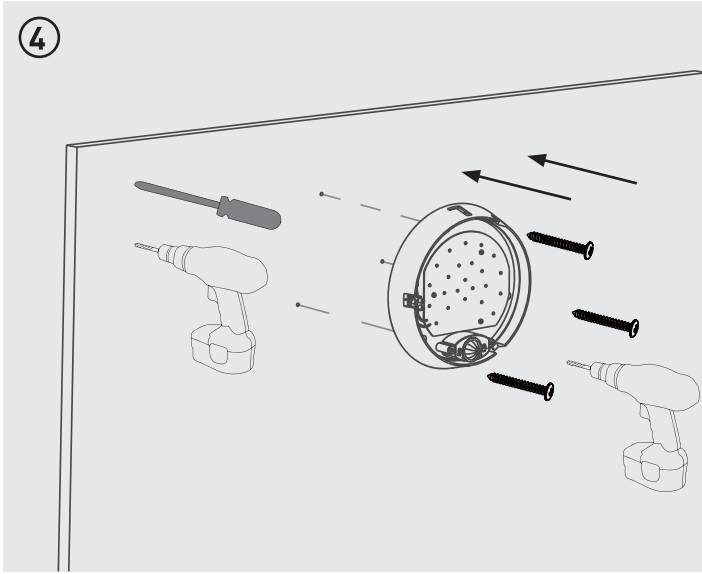

**ECO DECORATIVE EXTERIOR  
ROUND LED BULKHEAD  
WITH PRESENCE DETECTOR**

Part Code	Power Source / Frequency	Luminaire Lumens	Wattage
EBER10P40	220-240V AC - 50/60Hz	700lm	10W

- ACCESSORIES:**
- x2 Black/White Rim
  - x3
  - x3