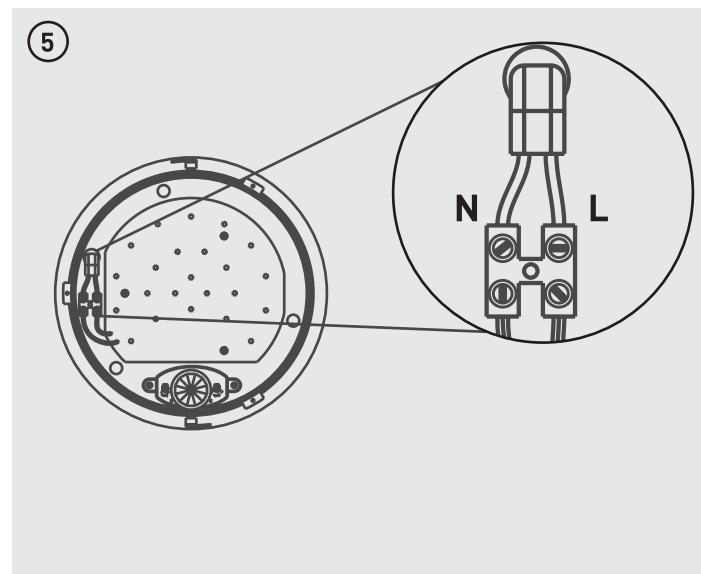

**ECO DECORATIVE EXTERIOR  
ROUND LED BULKHEAD  
WITH PRESENCE DETECTOR**

Part Code	Power Source / Frequency	Luminaire Lumens	Wattage
EBER10P40	220-240V AC - 50/60Hz	700lm	10W

- ACCESSORIES:**
- x2 Black/White Rim
  - x3
  - x3