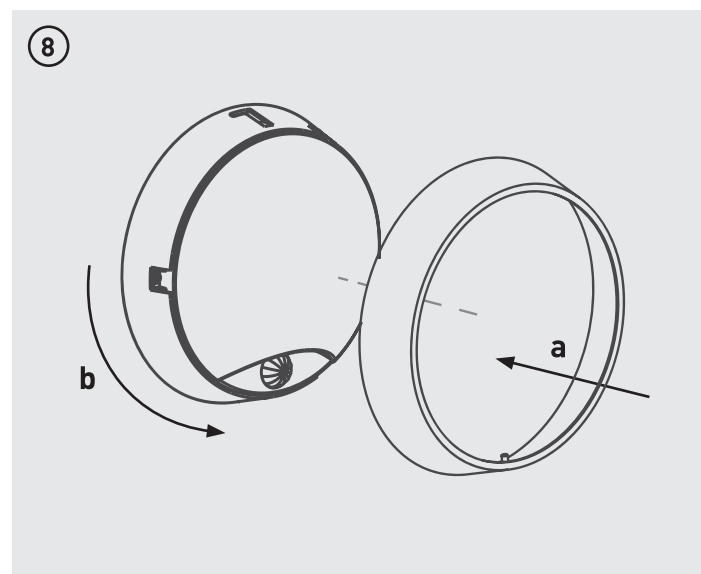

**ECO DECORATIVE EXTERIOR  
ROUND LED BULKHEAD  
WITH PRESENCE DETECTOR**

Part Code	Power Source / Frequency	Luminaire Lumens	Wattage
EBER10P40	220-240V AC - 50/60Hz	700lm	10W

- ACCESSORIES:**
- x2 Black/White Rim
  - x3
  - x3