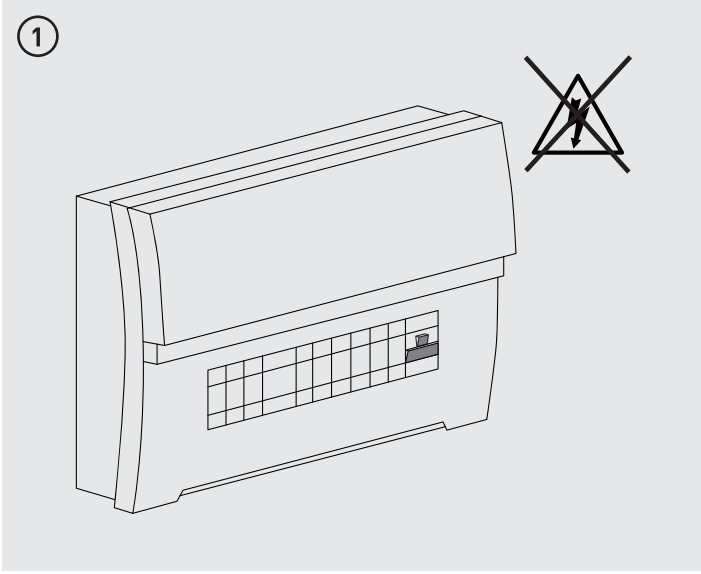

**ECO DECORATIVE EXTERIOR  
ROUND LED BULKHEAD  
WITH PRESENCE DETECTOR**

Part Code	Power Source / Frequency	Luminaire Lumens	Wattage
EBER10P40	220-240V AC - 50/60Hz	700lm	10W

- ACCESSORIES:**
- x2 Black/White Rim
  - x3
  - x3