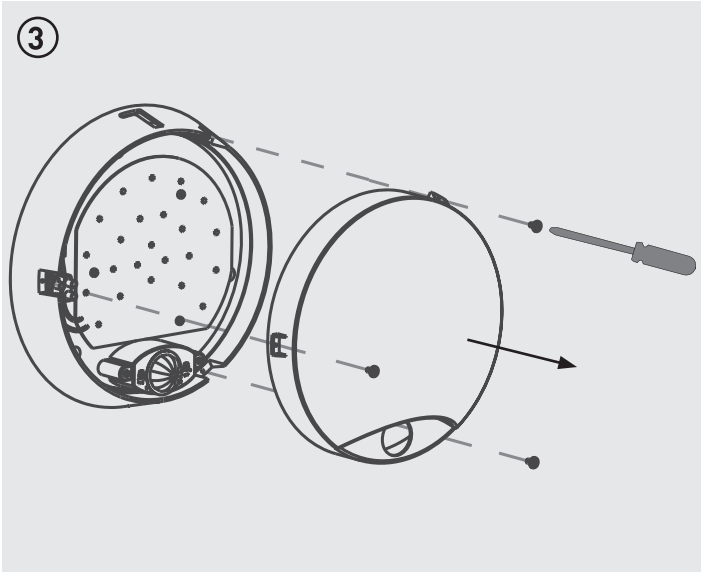

**ECO DECORATIVE EXTERIOR  
ROUND LED BULKHEAD  
WITH PRESENCE DETECTOR**

Part Code	Power Source / Frequency	Luminaire Lumens	Wattage
EBER10P40	220-240V AC - 50/60Hz	700lm	10W

- ACCESSORIES:**
- x2 Black/White Rim
  - x3
  - x3