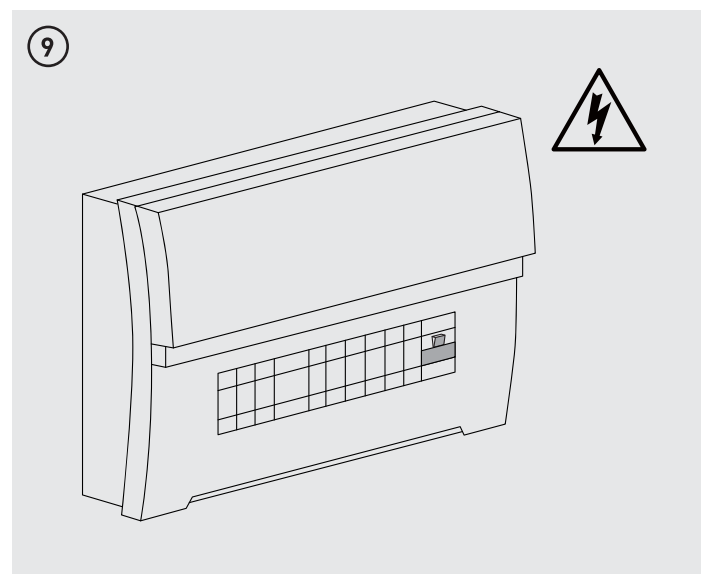

**ECO DECORATIVE EXTERIOR  
ROUND LED BULKHEAD  
WITH PRESENCE DETECTOR**

Part Code	Power Source / Frequency	Luminaire Lumens	Wattage
EBER10P40	220-240V AC - 50/60Hz	700lm	10W

- ACCESSORIES:**
- x2 Black/White Rim
  - x3
  - x3