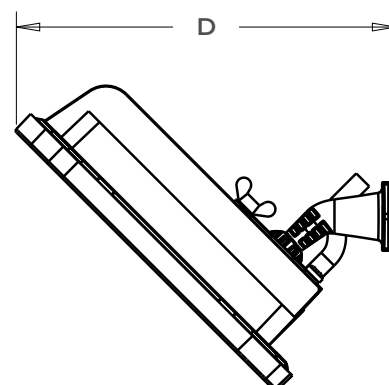

Product Drawing