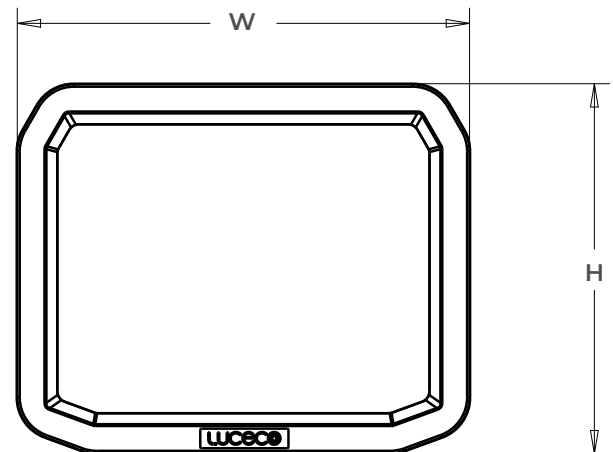

Product Drawing