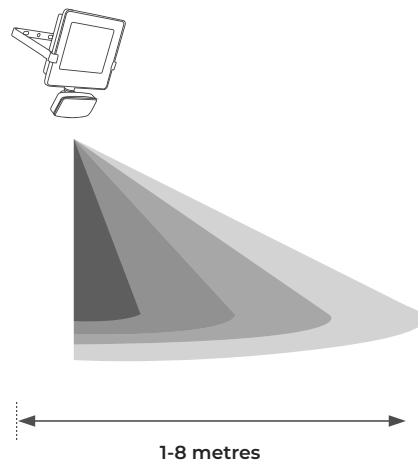

PIR Function

TIME
10 sec-8 min

LUX
10-2000 LUX