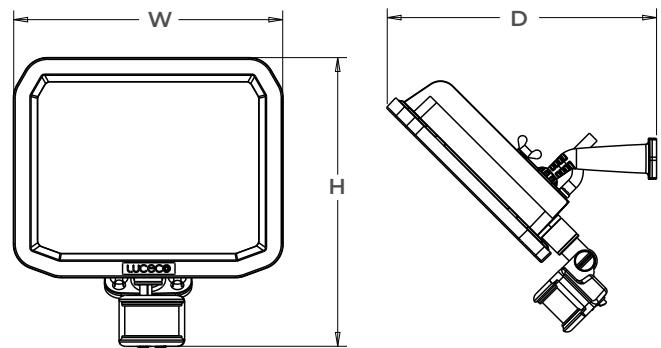

Product Drawing

CAT NO.	TEMPERATURE	LUMINAIRE LUMENS	WATTAGE
LFSP10B130	3000K	1050	10W
LFSP10B150	5000K	1200	10W
LFSP20B130	3000K	2200	20W
LFSP20B150	5000K	2400	20W
LFSP30B130	3000K	3000	30W
LFSP30B150	5000K	3150	30W
LFSP50B130	3000K	5400	50W
LFSP50B150	5000K	5400	50W

Product Dimensions

CAT NO.	WIDTH (mm)	HEIGHT (mm)	DEPTH (mm)
LFSP10B130	118	141	144
LFSP10B150	118	141	114
LFSP20B130	130	158	156
LFSP20B150	130	158	156
LFSP30B130	147	168	164
LFSP30B150	147	168	164
LFSP50B130	185	198	185
LFSP50B150	185	198	185