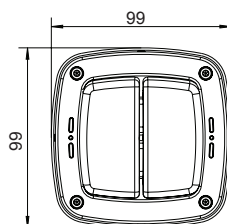

Product Images

WPL12

WPL42

Line Diagrams

WPL12

WPL42

Decorative Weatherproof 20 Amp 20 AX Switches

Technical Specifications

Standard(s)	BS EN 60669-1	
Rating	20 Amp - no derating for inductive or fluorescent loads	
Switch Type	Single pole	
Contact Gap	3.0mm minimum	
Terminal Capacity	4 x 1.0mm ² 4 x 1.5mm ² 2 x 2.5mm ² 1 x 4.0mm ²	
IP Rating	IP66	
RoHS Directive	Yes	
WEEE Directive	Yes	
Number of 20mm cable entries	5 x 20mm. 1 in each of 3 sides and 2 in the remaining side 1 drill out entry 20/25mm in rear face	

Weights & Dimensions

Cat No.	Description	Dimensions (H x W x D) cm			Weight (kg)			CBM (m ³)
		Unpacked Product	Packed Product	Outer Box	Unpacked Product	Packed Product	Outer Box	Outer Box
WPL12	1G, 2 Way Deco	9.9 x 9.9 x 6.3	17.2 x 13.2 x 6.7	37.5 x 27.7 x 42.7	0.27	0.36	9.10	0.04436
WPL42	2G, 2 Way Deco	9.9 x 9.9 x 6.3	17.2 x 13.2 x 6.7	37.5 x 27.7 x 42.7	0.29	0.39	9.81	0.04436