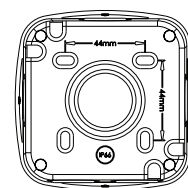

Features:

- IP66 rated
- Clearly marked terminals with backed out captive screws for easy installation
- 20 Amp, 20AX inductive rated
- Blue indicator can be wired to illuminate when off or on depending on wiring blanking caps
- Hex style cover fixing screws
- Multiple gland entry positions: 5 versatile entry options with M25 capability with an easy push out blank plug design. 1 drill out entry 20/25mm in rear face
- Earth terminal in mounting box

Product Images

WPL12

WPL42

Line Diagrams

WPL12

WPL42

Decorative Weatherproof 20 Amp 20 AX Switches

Technical Specifications

Standard(s)	BS EN 60669-1	
Rating	20 Amp - no derating for inductive or fluorescent loads	
Switch Type	Single pole	
Contact Gap	3.0mm minimum	
Terminal Capacity	4 x 1.0mm ² 4 x 1.5mm ² 2 x 2.5mm ² 1 x 4.0mm ²	
IP Rating	IP66	
RoHS Directive	Yes	
WEEE Directive	Yes	
Number of 20mm cable entries	5 x 20mm. 1 in each of 3 sides and 2 in the remaining side 1 drill out entry 20/25mm in rear face	

Weights & Dimensions

Cat No.	Description	Dimensions (H x W x D) cm			Weight (kg)			CBM (m ³)
		Unpacked Product	Packed Product	Outer Box	Unpacked Product	Packed Product	Outer Box	Outer Box
WPL12	1G, 2 Way Deco	9.9 x 9.9 x 6.3	17.2 x 13.2 x 6.7	37.5 x 27.7 x 42.7	0.27	0.36	9.10	0.04436
WPL42	2G, 2 Way Deco	9.9 x 9.9 x 6.3	17.2 x 13.2 x 6.7	37.5 x 27.7 x 42.7	0.29	0.39	9.81	0.04436