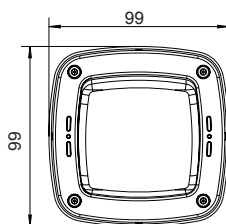

Features:

- IP66 rated
- Clearly marked terminals with backed out captive screws for easy installation
- 20 Amp, 20AX inductive rated
- Blue indicator can be wired to illuminate when off or on depending on wiring blanking caps
- Hex style cover fixing screws
- Multiple gland entry positions: 5 versatile entry options with M25 capability with an easy push out blank plug design. 1 drill out entry 20/25mm in rear face
- Earth terminal in mounting box

Product Images

WPL12

WPL42

Line Diagrams

WPL12

WPL42

Decorative Weatherproof 20 Amp 20 AX Switches

Technical Specifications

Standard(s)	BS EN 60669-1	
Rating	20 Amp - no derating for inductive or fluorescent loads	
Switch Type	Single pole	
Contact Gap	3.0mm minimum	
Terminal Capacity	4 x 1.0mm ² 4 x 1.5mm ² 2 x 2.5mm ² 1 x 4.0mm ²	
IP Rating	IP66	
RoHS Directive	Yes	
WEEE Directive	Yes	
Number of 20mm cable entries	5 x 20mm. 1 in each of 3 sides and 2 in the remaining side 1 drill out entry 20/25mm in rear face	

Weights & Dimensions

Cat No.	Description	Dimensions (H x W x D) cm			Weight (kg)			CBM (m ³)
		Unpacked Product	Packed Product	Outer Box	Unpacked Product	Packed Product	Outer Box	Outer Box
WPL12	1G, 2 Way Deco	9.9 x 9.9 x 6.3	17.2 x 13.2 x 6.7	37.5 x 27.7 x 42.7	0.27	0.36	9.10	0.04436
WPL42	2G, 2 Way Deco	9.9 x 9.9 x 6.3	17.2 x 13.2 x 6.7	37.5 x 27.7 x 42.7	0.29	0.39	9.81	0.04436