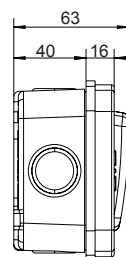

Product Images

WPL12

WPL42

Line Diagrams

WPL12

WPL42

Decorative Weatherproof 20 Amp 20 AX Switches

Technical Specifications

Standard(s)	BS EN 60669-1	
Rating	20 Amp - no derating for inductive or fluorescent loads	
Switch Type	Single pole	
Contact Gap	3.0mm minimum	
Terminal Capacity	4 x 1.0mm ² 4 x 1.5mm ² 2 x 2.5mm ² 1 x 4.0mm ²	
IP Rating	IP66	
RoHS Directive	Yes	
WEEE Directive	Yes	
Number of 20mm cable entries	5 x 20mm. 1 in each of 3 sides and 2 in the remaining side 1 drill out entry 20/25mm in rear face	

Weights & Dimensions

Cat No.	Description	Dimensions (H x W x D) cm			Weight (kg)			CBM (m ³)
		Unpacked Product	Packed Product	Outer Box	Unpacked Product	Packed Product	Outer Box	Outer Box
WPL12	1G, 2 Way Deco	9.9 x 9.9 x 6.3	17.2 x 13.2 x 6.7	37.5 x 27.7 x 42.7	0.27	0.36	9.10	0.04436
WPL42	2G, 2 Way Deco	9.9 x 9.9 x 6.3	17.2 x 13.2 x 6.7	37.5 x 27.7 x 42.7	0.29	0.39	9.81	0.04436