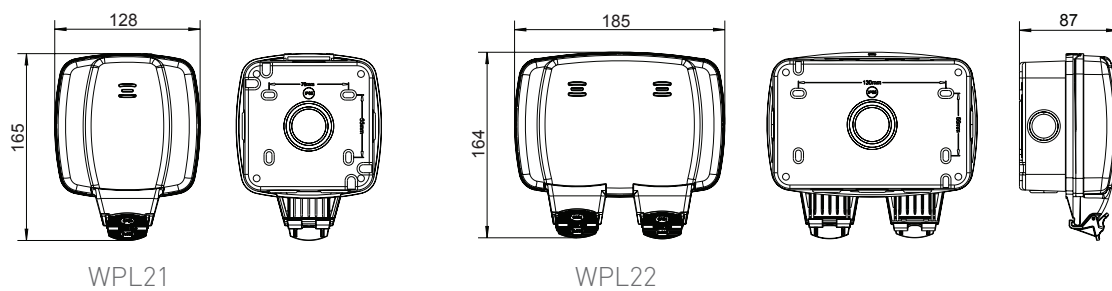

Technical Data

Decorative Weatherproof 13 Amp Socket Outlets

Brief product description:

IP rated accessories designed to protect against ingress from water jets and dust, with durable seals that maintain integrity and a stylish stainless steel face plate on a robust polycarbonate housing with black mounting box.

Features:

- IP66 rated when in use
- Cover will stay open to allow for easy access to sockets
- Switched sockets with blue LED indicators which are visible when the cover is closed
- Neck feature accommodates most plugs with bulky moulded strain relief
- Multiple gland entry positions: single sockets have 5 versatile entry options and double sockets have 8 versatile entry options, with M25 capability with an easy push out blank plug design. 1 drill out entry 20/25mm in rear face

Product Images

Line Diagrams

Decorative Weatherproof 13 Amp Socket Outlets

Technical Specifications

Standard(s)	BS 1363-2:2016+A1:2018	
Rating	13 Amp 250V AC	
Switch Type	Single pole	
Contact Gap	3.0mm minimum	
Terminal Capacity	3 x 2.5mm ² 3 x 4mm ² 2 x 6.0mm ²	
IP Rating	IP66	
RoHS Directive	Yes	
WEEE Directive	Yes	
Number of cable entries		
WPL21	5 x 20mm. 1 in each of 3 sides and 2 in the remaining side 1 drill out entry 20/25mm in rear face	
WPL22	8 x 20mm. 1 in each of the 2 sides and 3 in each of the top and bottom faces. 1 drill out entry 20/25mm in rear face	

Weights & Dimensions

Cat No.	Description	Dimensions (H x W x D) cm			Weight (kg)			CBM (m ³)
		Unpacked Product	Packed Product	Outer Box	Unpacked Product	Packed Product	Outer Box	Outer Box
WPL21	1G 13A, Sw Skt Deco	16.5 x 12.8 x 8.7	21.7 x 14.2 x 9.7	25 x 44.5 x 63	0.58	0.63	12.10	0.07009
WPL22	2G 13A, Sw Skt Deco	16.5 x 18.5 x 8.7	21.7 x 20.2 x 9.7	23.5 x 42.2 x 62.7	0.75	0.87	11.44	0.06218