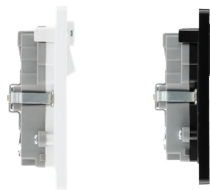

The modern screwless front plate is simple to clip on and off, so you can install or leave the base in place when decorating and clip the colour plate in place once the job is complete.

Features:

- Power socket for standard 3 pin UK plugs with WiFi Extender and USB
- 1x 2.1A USB outlet for charging your mobile devices
- Improved Wi-Fi coverage throughout your home
- Works with all wireless broadband routers
- Easy to install and setup with one touch WPS
- N300 Wi-Fi Technology - Up to 300Mbps data transfer speed
- Single band (2.4Ghz)
- No plug-in adapters - keeps socket free for use
- Easy to install, supplied with fixing screws and installation instructions
- Angled in-line colour coded terminals with captive screws for quick and easy installation
- Screwless front plate clips on and off easily, ideal for redecorating
- Twin earth fitted as standard for high integrity circuits

PCDBC22UWRB

Colour Reference:

CL = Pearlescent White; MG = Matt Grey; DB = Matt Blue; SB = Satin Brass

BS = Brushed Steel; MB = Matt Black; CP = Polished Copper; BC = Black Chrome

WiFi Extender Switched Socket Outlet