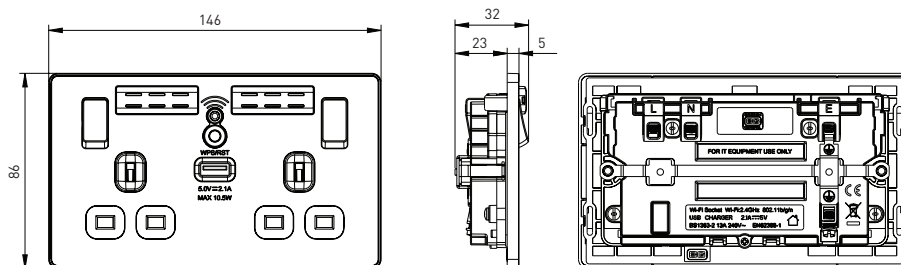

WiFi Extender Switched Socket Outlet

Technical Specifications

Standard(s)	BS 1363-2:2016+A1:2018
Rating	13 Amp 250V AC
Switch Type	Single Pole
Terminal Capacity	3 x 2.5mm², 3 x 4.0mm², 2 x 6.0mm²
RoHS Directive	Yes
WEEE Directive	Yes
Mounting Box Depth (Min)	35mm
USB Output	5V, 2.1A
Output Tolerance	<5%
Standby Power	<75mW
USB Overcurrent Protection	<2.43A

Wireless Specifications

Wireless standards 2T2R 2.4GHz	IEEE 802.11n (up to 300Mbps)
	IEEE 802.11g (up to 54Mbps)
	IEEE 802.11b (up to 11Mbps)
Wireless Band	2.4GHz Single Band
Security	Wi-Fi Access password
	Wi-Fi Protected Access®
	256-bit WPA -PSK
	256-bit WPA2-PSK
Minimum System Requirements	802.11 b/g/n 2.4GHz wireless router with broadband internet connection
	Android 3.0, Android 4.X, IOS 5 or above
	Windows® XP 32(SP3 or greater), Windows Vista® 32/64, or Windows 7 32/64, Windows 8 32/64, Windows10 32/64; or Mac OS® X v10.5 or above
	Internet Explorer® 10.0, Firefox® 20, Google Chrome™ 25, or Safari® 5.1

Line Diagrams

PCDxx22UWRx