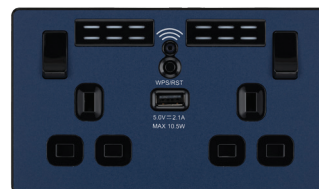

PCDDB22UWRB