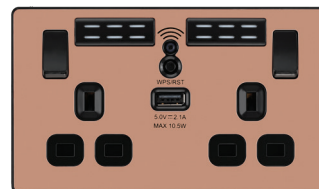

The modern screwless front plate is simple to clip on and off, so you can install or leave the base in place when decorating and clip the colour plate in place once the job is complete.

Features:

- Power socket for standard 3 pin UK plugs with WiFi Extender and USB
- 1x 2.1A USB outlet for charging your mobile devices
- Improved Wi-Fi coverage throughout your home
- Works with all wireless broadband routers
- Easy to install and setup with one touch WPS
- N300 Wi-Fi Technology - Up to 300Mbps data transfer speed
- Single band (2.4Ghz)
- No plug-in adapters - keeps socket free for use
- Easy to install, supplied with fixing screws and installation instructions
- Angled in-line colour coded terminals with captive screws for quick and easy installation
- Screwless front plate clips on and off easily, ideal for redecorating
- Twin earth fitted as standard for high integrity circuits

Product Images

PCDC22UWRW

PCDMG22UWRB

PCDDB22UWRB

PCDSB22UWRB

PCDBS22UWRW

PCDMB22UWRB

PCDCP22UWRB

PCDBC22UWRB

Colour Reference:

CL = Pearlescent White; MG = Matt Grey; DB = Matt Blue; SB = Satin Brass

BS = Brushed Steel; MB = Matt Black; CP = Polished Copper; BC = Black Chrome

WiFi Extender Switched Socket Outlet