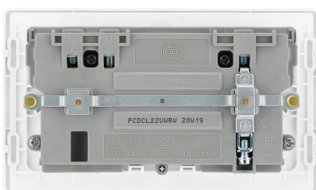

The modern screwless front plate is simple to clip on and off, so you can install or leave the base in place when decorating and clip the colour plate in place once the job is complete.

Features:

- Power socket for standard 3 pin UK plugs with WiFi Extender and USB
- 1x 2.1A USB outlet for charging your mobile devices
- Improved Wi-Fi coverage throughout your home
- Works with all wireless broadband routers
- Easy to install and setup with one touch WPS
- N300 Wi-Fi Technology - Up to 300Mbps data transfer speed
- Single band (2.4Ghz)
- No plug-in adapters - keeps socket free for use
- Easy to install, supplied with fixing screws and installation instructions
- Angled in-line colour coded terminals with captive screws for quick and easy installation
- Screwless front plate clips on and off easily, ideal for redecorating
- Twin earth fitted as standard for high integrity circuits

Product Images

PCDC22UWRW

PCDMG22UWRB

PCDDB22UWRB

PCDSB22UWRB

PCDBS22UWRW

PCDMB22UWRB

PCDCP22UWRB

PCDBC22UWRB

Colour Reference:

CL = Pearlescent White; MG = Matt Grey; DB = Matt Blue; SB = Satin Brass

BS = Brushed Steel; MB = Matt Black; CP = Polished Copper; BC = Black Chrome

WiFi Extender Switched Socket Outlet

Technical Specifications

Standard(s)	BS 1363-2:2016+A1:2018
Rating	13 Amp 250V AC
Switch Type	Single Pole
Terminal Capacity	3 x 2.5mm ² , 3 x 4.0mm ² , 2 x 6.0mm ²
RoHS Directive	Yes
WEEE Directive	Yes
Mounting Box Depth (Min)	35mm
USB Output	5V, 2.1A
Output Tolerance	<5%
Standby Power	<75mW
USB Overcurrent Protection	<2.43A