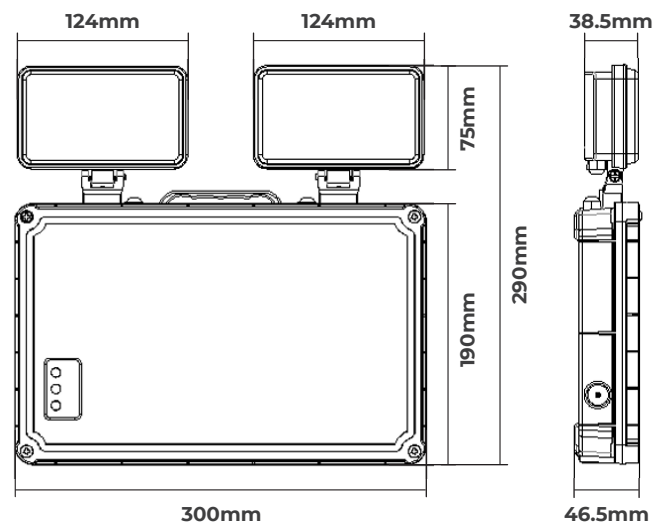

### Product Features

- Non-Maintained IP rated emergency twinspace
- Polycarbonate body with polycarbonate heads
- Adjustable heads to ensure coverage area
- Ideal for high ceiling applications

CAT NO.	TYPE	LUMINAIRE LUMENS	WATTAGE
LEMIPTWNM3	Non-Maintained	400	3.5W
LEMIPTWEST	Self-Test	400	3.5W

### Product Drawing

	HEIGHT	AXIAL DISTANCE FROM WALL	AXIAL SPACING	TRANSVERSE SPACING	TRANSVERSE SPACING FROM WALL
OPEN AREA - 0.5 LUX	4	4	14	10	24
	5	4	15.5	10.5	26
	6	4	16.5	11	28
	7	4	17	11.5	30
	8	4	18	12	30
ESCAPE ROUTE - 1 LUX (Based on 2m width)	4	10	25	-	-
	5	11	26.5	-	-
	6	11	28.5	-	-
	7	11.5	29.5	-	-
	6	11.5	30	-	-