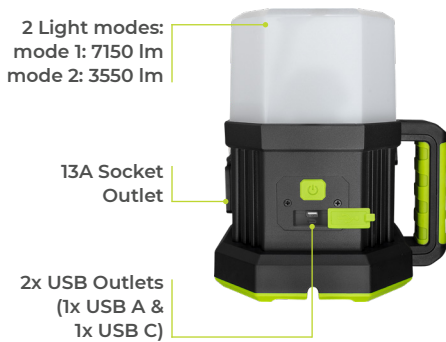

HERCULOUS OPEN AREA HIGH OUTPUT WORKLIGHT WITH 13A POWER SOCKET

Product Features

- Hard-wearing and durable aluminium die cast housing
- IK07 Polycarbonate Diffuser
- USB-A and USB-C socket entry
- UK Socket input for onsite power extension
- Easy grip carry handle and hanging hook
- 2 light output modes
- Storable 3m HO7RN-F 3G1.5mm cable with UK plug

CAT NO.	LUMINAIRE LUMENS	WATTAGE
LWHOA70G65UK	7150lm	66W

Product Drawing

CAT NO.	WEIGHT (kg)	WATTAGE	LUMINAIRE LUMENS (lm)	COLOUR TEMP.	CRI	FREQUENCY (Hz)	IK RATING	IP RATING	LIFESPAN (hrs)
LWHOA70G65UK	1.6	66W	7150	6500K	≥80	50-60	IK07	IP54	20,000