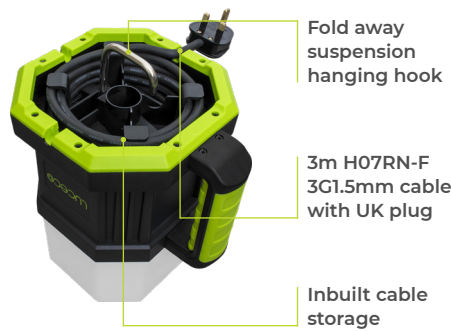

HERCULOUS OPEN AREA HIGH OUTPUT WORKLIGHT WITH 13A POWER SOCKET

Product Features

- Hard-wearing and durable aluminium die cast housing
- IK07 Polycarbonate Diffuser
- USB-A and USB-C socket entry
- UK Socket input for onsite power extension
- Easy grip carry handle and hanging hook
- 2 light output modes
- Storable 3m HO7RN-F 3G1.5mm cable with UK plug

CAT NO.	LUMINAIRE LUMENS	WATTAGE
LWHOA70G65UK	7150lm	66W

Product Drawing

CAT NO.	WEIGHT (kg)	WATTAGE	LUMINAIRE LUMENS (lm)	COLOUR TEMP.	CRI	FREQUENCY (Hz)	IK RATING	IP RATING	LIFESPAN (hrs)
LWHOA70G65UK	1.6	66W	7150	6500K	≥80	50-60	IK07	IP54	20,000