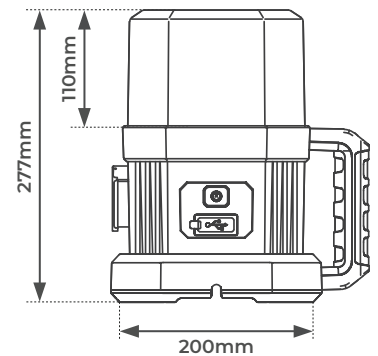

HERCULOUS OPEN AREA HIGH OUTPUT WORKLIGHT WITH 13A POWER SOCKET

Product Features

- Hard-wearing and durable aluminium die cast housing
- IK07 Polycarbonate Diffuser
- USB-A and USB-C socket entry
- UK Socket input for onsite power extension
- Easy grip carry handle and hanging hook
- 2 light output modes
- Storable 3m HO7RN-F 3G1.5mm cable with UK plug

CAT NO.	LUMINAIRE LUMENS	WATTAGE
LWHOA70G65UK	7150lm	66W

Product Drawing

CAT NO.	WEIGHT (kg)	WATTAGE	LUMINAIRE LUMENS (lm)	COLOUR TEMP.	CRI	FREQUENCY (Hz)	IK RATING	IP RATING	LIFESPAN (hrs)
LWHOA70G65UK	1.6	66W	7150	6500K	≥80	50-60	IK07	IP54	20,000