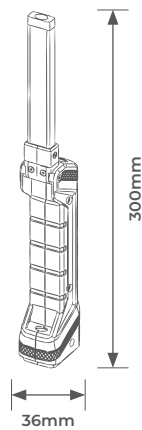

Product Drawing