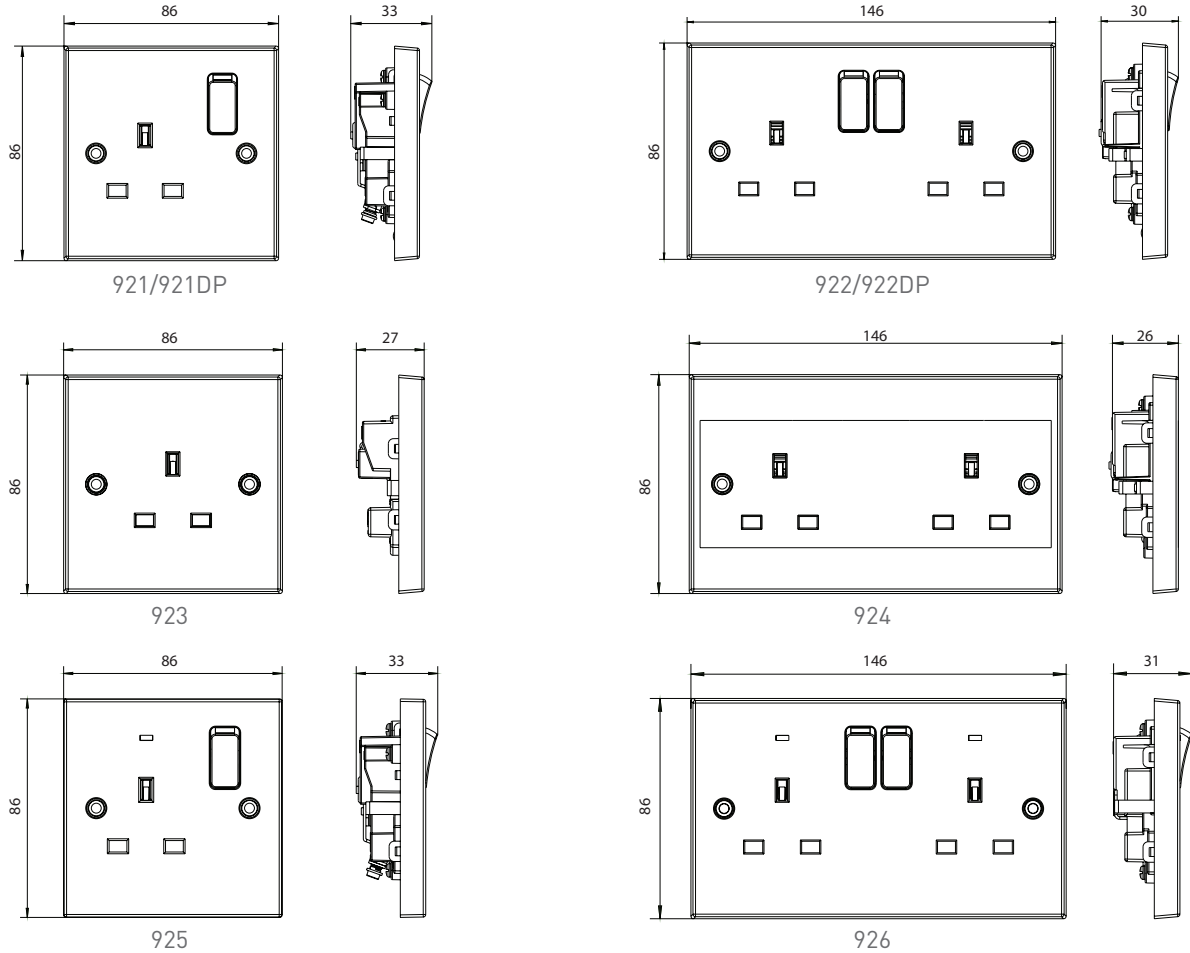

### Features:

- White moulded square edge profile offering exceptional value
- Power socket for standard 3 pin UK plug
- Easy to install, supplied with fixing screws and installation instructions
- Angled in-line terminals with backed out screws for fast installation
- Screw cover caps for a sleek appearance
- Twin earth fitted as standard for high integrity circuits
- Anti-microbial certified - manufactured using high grade thermoset Urea which effectively inhibits the growth of infectious diseases, including MRSA, E-Coli, Salmonella and Klebsiella Pneumonia bacteria

### Product Images

### Technical Specifications

Standard(s)	BS 1363-2:2016+A1:2018
Rating	13 Amp 250V AC
Switch Type	Single pole (921, 922, 925, 926 products) Double pole (921DP, 922DP products)
Terminal Capacity	3 x 2.5mm <sup>2</sup> 3 x 4mm <sup>2</sup> 2 x 6mm <sup>2</sup>
RoHS Directive	Yes
WEEE Directive	Yes
Mounting Box Depth (Min)	25mm
Fixing Centres	60.3mm (921, 921DP, 923, 925 products) 120.6mm (922, 922DP, 924, 926 products)

## Line Diagrams