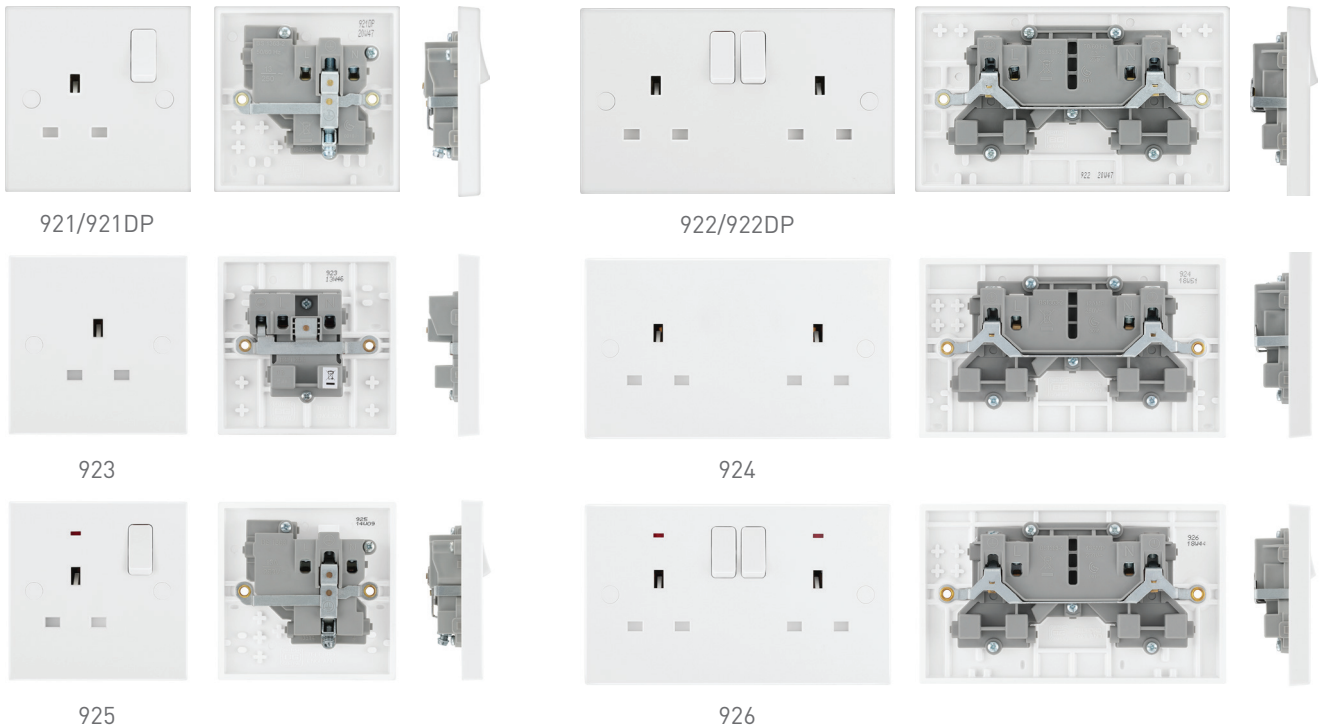

### Brief product description:

A standard range of white moulded wall accessories offering superb quality and exceptional value.

### Features:

- White moulded square edge profile offering exceptional value
- Power socket for standard 3 pin UK plug
- Easy to install, supplied with fixing screws and installation instructions
- Angled in-line terminals with backed out screws for fast installation
- Screw cover caps for a sleek appearance
- Twin earth fitted as standard for high integrity circuits
- Anti-microbial certified - manufactured using high grade thermoset Urea which effectively inhibits the growth of infectious diseases, including MRSA, E-Coli, Salmonella and Klebsiella Pneumonia bacteria

### Technical Specifications

Standard(s)	BS 1363-2:2016+A1:2018
Rating	13 Amp 250V AC
Switch Type	Single pole (921, 922, 925, 926 products) Double pole (921DP, 922DP products)
Terminal Capacity	3 x 2.5mm <sup>2</sup> 3 x 4mm <sup>2</sup> 2 x 6mm <sup>2</sup>
RoHS Directive	Yes
WEEE Directive	Yes
Mounting Box Depth (Min)	25mm
Fixing Centres	60.3mm (921, 921DP, 923, 925 products) 120.6mm (922, 922DP, 924, 926 products)