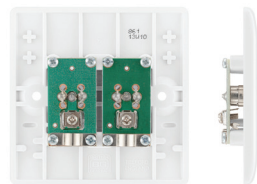

Technical Data

Co-Axial, Satellite & Triplex Outlets

Brief product description:

The subtle design will blend with any décor - suitable for domestic or commercial installations.

Features:

- White moulded round edge, sleek and slim with softly rounded edges
- Screw cover caps for a sleek appearance
- Anti-microbial certified - manufactured using high grade thermoset Urea which effectively inhibits the growth of infectious diseases, including MRSA, E-Coli, Salmonella and Klebsiella Pneumonia bacteria

Product Images

860

861

862

863

864

865

866

868

867

869

Co-Axial, Satellite & Triplex Outlets

Technical Specifications

Standard(s)	BS3041 & BS5733, additionally BS 6312-2 for 868
RoHS Directive	Yes
WEEE Directive	Yes
Mounting Box Depth (Min)	25mm (860, 861, 863, 863, 864, 865, 866 products) 35mm (867, 868, 869 products)
Fixing Centres	60.3mm (860, 861, 863, 863, 864, 865, 866 products) 120.6mm (868, 869 products)