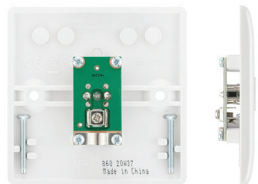

Technical Data

Co-Axial, Satellite & Triplex Outlets

Brief product description:

The subtle design will blend with any décor - suitable for domestic or commercial installations.

Features:

- White moulded round edge, sleek and slim with softly rounded edges
- Screw cover caps for a sleek appearance
- Anti-microbial certified - manufactured using high grade thermoset Urea which effectively inhibits the growth of infectious diseases, including MRSA, E-Coli, Salmonella and Klebsiella Pneumonia bacteria

Product Images

860

861

862

863

864

865

866

868

867

869

Co-Axial, Satellite & Triplex Outlets

Technical Specifications

Standard(s)	BS3041 & BS5733, additionally BS 6312-2 for 868
RoHS Directive	Yes
WEEE Directive	Yes
Mounting Box Depth (Min)	25mm (860, 861, 863, 863, 864, 865, 866 products) 35mm (867, 868, 869 products)
Fixing Centres	60.3mm (860, 861, 863, 863, 864, 865, 866 products) 120.6mm (868, 869 products)