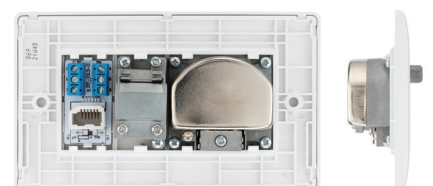

Technical Data

Co-Axial, Satellite & Triplex Outlets

Brief product description:

The subtle design will blend with any décor - suitable for domestic or commercial installations.

Features:

- White moulded round edge, sleek and slim with softly rounded edges
- Screw cover caps for a sleek appearance
- Anti-microbial certified - manufactured using high grade thermoset Urea which effectively inhibits the growth of infectious diseases, including MRSA, E-Coli, Salmonella and Klebsiella Pneumonia bacteria

Product Images

860

861

862

863

864

865

866

868

867

869

Co-Axial, Satellite & Triplex Outlets

Technical Specifications

Standard(s)	BS3041 & BS5733, additionally BS 6312-2 for 868
RoHS Directive	Yes
WEEE Directive	Yes
Mounting Box Depth (Min)	25mm (860, 861, 863, 863, 864, 865, 866 products) 35mm (867, 868, 869 products)
Fixing Centres	60.3mm (860, 861, 863, 863, 864, 865, 866 products) 120.6mm (868, 869 products)