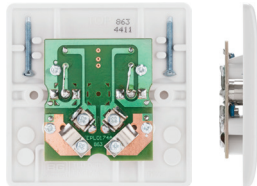

Technical Data

Co-Axial, Satellite & Triplex Outlets

Brief product description:

The subtle design will blend with any décor - suitable for domestic or commercial installations.

Features:

- White moulded round edge, sleek and slim with softly rounded edges
- Screw cover caps for a sleek appearance
- Anti-microbial certified - manufactured using high grade thermoset Urea which effectively inhibits the growth of infectious diseases, including MRSA, E-Coli, Salmonella and Klebsiella Pneumonia bacteria

Product Images

860

861

862

863

864

865

866

868

867

869

Co-Axial, Satellite & Triplex Outlets

Technical Specifications

Standard(s)	BS3041 & BS5733, additionally BS 6312-2 for 868
RoHS Directive	Yes
WEEE Directive	Yes
Mounting Box Depth (Min)	25mm (860, 861, 863, 863, 864, 865, 866 products) 35mm (867, 868, 869 products)
Fixing Centres	60.3mm (860, 861, 863, 863, 864, 865, 866 products) 120.6mm (868, 869 products)