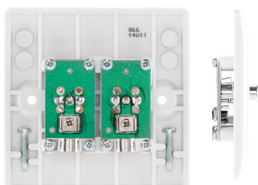

Technical Data

Co-Axial, Satellite & Triplex Outlets

Brief product description:

The subtle design will blend with any décor - suitable for domestic or commercial installations.

Features:

- White moulded round edge, sleek and slim with softly rounded edges
- Screw cover caps for a sleek appearance
- Anti-microbial certified - manufactured using high grade thermoset Urea which effectively inhibits the growth of infectious diseases, including MRSA, E-Coli, Salmonella and Klebsiella Pneumonia bacteria

Product Images

860

861

862

863

864

865

866

868

867

869

Co-Axial, Satellite & Triplex Outlets

Technical Specifications

Standard(s)	BS3041 & BS5733, additionally BS 6312-2 for 868
RoHS Directive	Yes
WEEE Directive	Yes
Mounting Box Depth (Min)	25mm (860, 861, 863, 863, 864, 865, 866 products) 35mm (867, 868, 869 products)
Fixing Centres	60.3mm (860, 861, 863, 863, 864, 865, 866 products) 120.6mm (868, 869 products)