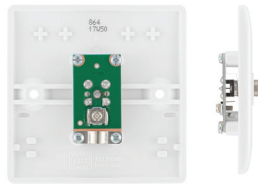

Technical Data

Co-Axial, Satellite & Triplex Outlets

Brief product description:

The subtle design will blend with any décor - suitable for domestic or commercial installations.

Features:

- White moulded round edge, sleek and slim with softly rounded edges
- Screw cover caps for a sleek appearance
- Anti-microbial certified - manufactured using high grade thermoset Urea which effectively inhibits the growth of infectious diseases, including MRSA, E-Coli, Salmonella and Klebsiella Pneumonia bacteria

Product Images

860

861

862

863

864

865

866

868

867

869

Co-Axial, Satellite & Triplex Outlets

Technical Specifications

Standard(s)	BS3041 & BS5733, additionally BS 6312-2 for 868
RoHS Directive	Yes
WEEE Directive	Yes
Mounting Box Depth (Min)	25mm (860, 861, 863, 863, 864, 865, 866 products) 35mm (867, 868, 869 products)
Fixing Centres	60.3mm (860, 861, 863, 863, 864, 865, 866 products) 120.6mm (868, 869 products)