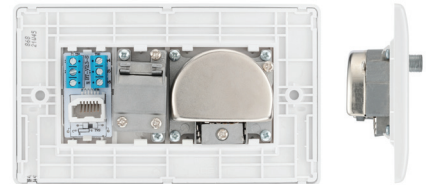

Technical Data

Co-Axial, Satellite & Triplex Outlets

Brief product description:

The subtle design will blend with any décor - suitable for domestic or commercial installations.

Features:

- White moulded round edge, sleek and slim with softly rounded edges
- Screw cover caps for a sleek appearance
- Anti-microbial certified - manufactured using high grade thermoset Urea which effectively inhibits the growth of infectious diseases, including MRSA, E-Coli, Salmonella and Klebsiella Pneumonia bacteria

Product Images

860

861

862

863

864

865

866

868

867

869

Co-Axial, Satellite & Triplex Outlets

Technical Specifications

Standard(s)	BS3041 & BS5733, additionally BS 6312-2 for 868
RoHS Directive	Yes
WEEE Directive	Yes
Mounting Box Depth (Min)	25mm (860, 861, 863, 863, 864, 865, 866 products) 35mm (867, 868, 869 products)
Fixing Centres	60.3mm (860, 861, 863, 863, 864, 865, 866 products) 120.6mm (868, 869 products)