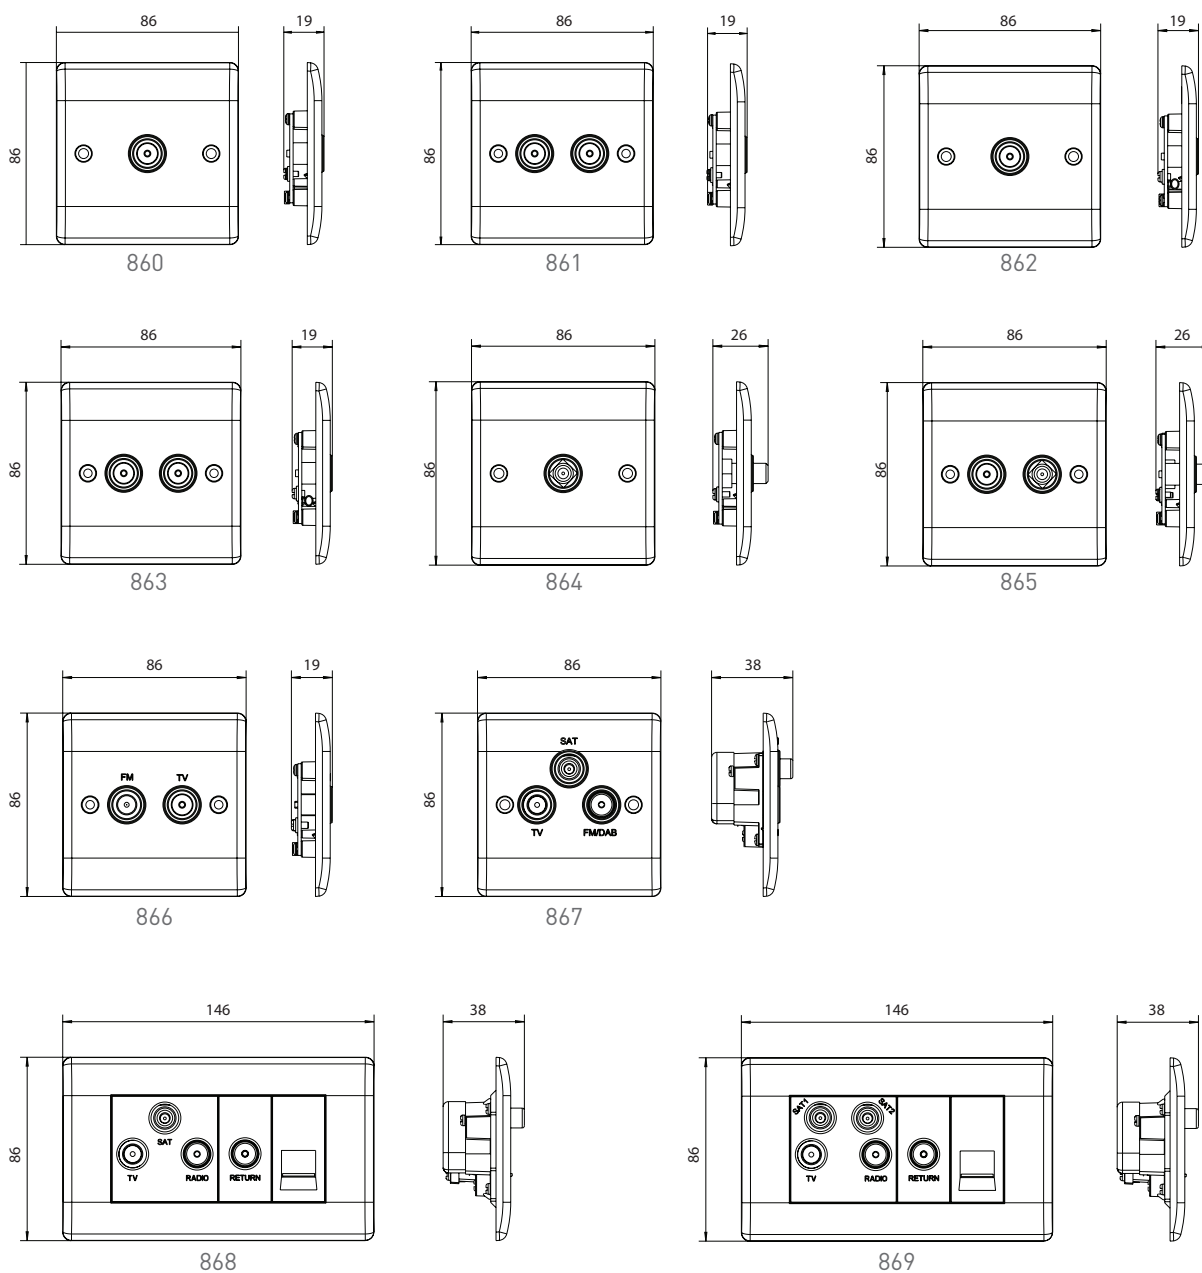

Co-Axial, Satellite & Triplex Outlets

Technical Specifications

Standard(s)	BS3041 & BS5733, additionally BS 6312-2 for 868
RoHS Directive	Yes
WEEE Directive	Yes
Mounting Box Depth (Min)	25mm (860, 861, 863, 863, 864, 865, 866 products) 35mm (867, 868, 869 products)
Fixing Centres	60.3mm (860, 861, 863, 863, 864, 865, 866 products) 120.6mm (868, 869 products)

Line Diagrams