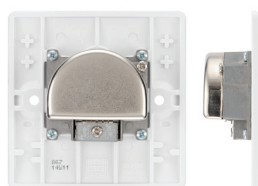

Technical Data

Co-Axial, Satellite & Triplex Outlets

Brief product description:

The subtle design will blend with any décor - suitable for domestic or commercial installations.

Features:

- White moulded round edge, sleek and slim with softly rounded edges
- Screw cover caps for a sleek appearance
- Anti-microbial certified - manufactured using high grade thermoset Urea which effectively inhibits the growth of infectious diseases, including MRSA, E-Coli, Salmonella and Klebsiella Pneumonia bacteria

Product Images

860

861

862

863

864

865

866

868

867

869

Co-Axial, Satellite & Triplex Outlets

Technical Specifications

Standard(s)	BS3041 & BS5733, additionally BS 6312-2 for 868
RoHS Directive	Yes
WEEE Directive	Yes
Mounting Box Depth (Min)	25mm (860, 861, 863, 863, 864, 865, 866 products) 35mm (867, 868, 869 products)
Fixing Centres	60.3mm (860, 861, 863, 863, 864, 865, 866 products) 120.6mm (868, 869 products)