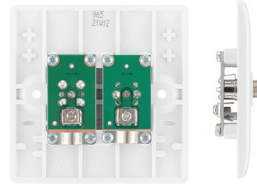

Technical Data

Co-Axial, Satellite & Triplex Outlets

Brief product description:

The subtle design will blend with any décor - suitable for domestic or commercial installations.

Features:

- White moulded round edge, sleek and slim with softly rounded edges
- Screw cover caps for a sleek appearance
- Anti-microbial certified - manufactured using high grade thermoset Urea which effectively inhibits the growth of infectious diseases, including MRSA, E-Coli, Salmonella and Klebsiella Pneumonia bacteria

Product Images

860

861

862

863

864

865

866

868

867

869

Co-Axial, Satellite & Triplex Outlets

Technical Specifications

Standard(s)	BS3041 & BS5733, additionally BS 6312-2 for 868
RoHS Directive	Yes
WEEE Directive	Yes
Mounting Box Depth (Min)	25mm (860, 861, 863, 863, 864, 865, 866 products) 35mm (867, 868, 869 products)
Fixing Centres	60.3mm (860, 861, 863, 863, 864, 865, 866 products) 120.6mm (868, 869 products)