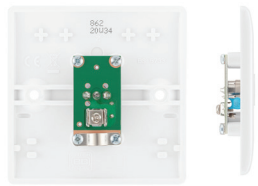

Technical Data

Co-Axial, Satellite & Triplex Outlets

Brief product description:

The subtle design will blend with any décor - suitable for domestic or commercial installations.

Features:

- White moulded round edge, sleek and slim with softly rounded edges
- Screw cover caps for a sleek appearance
- Anti-microbial certified - manufactured using high grade thermoset Urea which effectively inhibits the growth of infectious diseases, including MRSA, E-Coli, Salmonella and Klebsiella Pneumonia bacteria

Product Images

860

861

862

863

864

865

866

868

867

869

Co-Axial, Satellite & Triplex Outlets

Technical Specifications

Standard(s)	BS3041 & BS5733, additionally BS 6312-2 for 868
RoHS Directive	Yes
WEEE Directive	Yes
Mounting Box Depth (Min)	25mm (860, 861, 863, 863, 864, 865, 866 products) 35mm (867, 868, 869 products)
Fixing Centres	60.3mm (860, 861, 863, 863, 864, 865, 866 products) 120.6mm (868, 869 products)