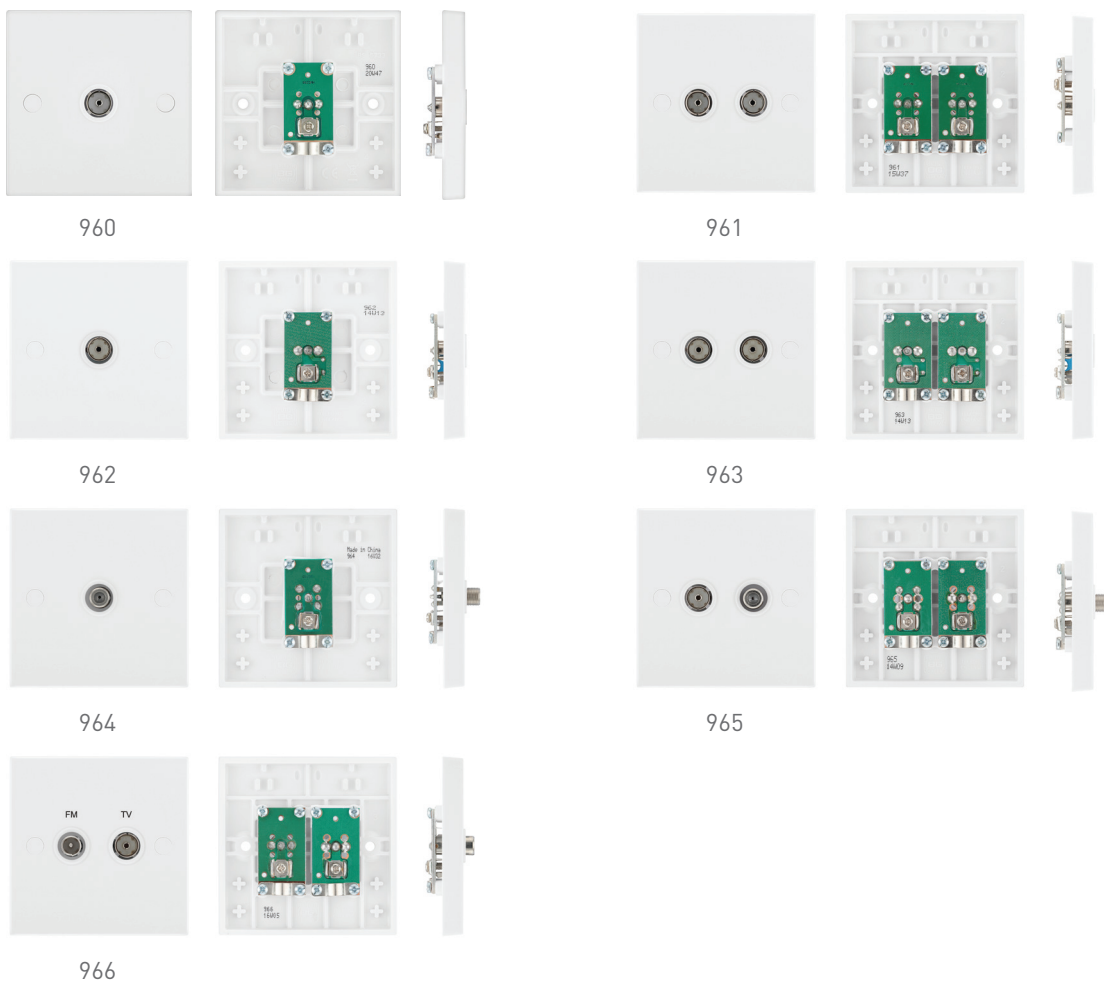

Technical Data

Co-Axial, Satellite & Triplex Outlets

Brief product description:

A standard range of white moulded wall accessories offering superb quality and exceptional value.

Features:

- White moulded square edge profile offering exceptional value
- Screw cover caps for a sleek appearance
- Anti-microbial certified - manufactured using high grade thermoset Urea which effectively inhibits the growth of infectious diseases, including MRSA, E-Coli, Salmonella and Klebsiella Pneumonia bacteria

Product Images

Technical Specifications

Standard(s)	BS3041 & BS5733
RoHS Directive	Yes
WEEE Directive	Yes
Mounting Box Depth (Min)	25mm
Fixing Centres	60.3mm