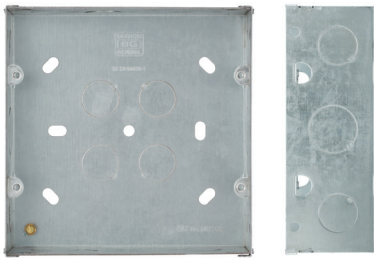

Technical Data

Nexus Grid Mounting Boxes

Brief product description:

The Nexus Grid range is ideal for domestic, commercial and industrial applications, and allows you to build your own module configurations with a variety of combinations and finishes.

Features:

- Rugged, scratch resistant metal boxes suitable for everyday use in commercial and industrial environments
- Manufactured in heavy gauge steel for extra safety
- Multiple knock-out mounting box
- Earth terminal fitted as standard

Product Images

HGS68