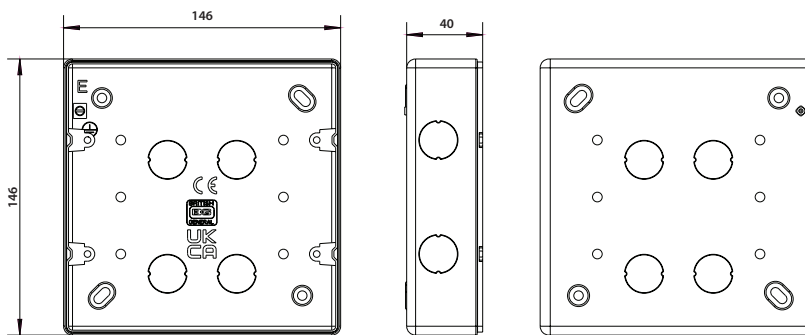

Product Images

HGS68

MC501

MC502

HGS912

MC503

Line Diagrams

HGS912

Line Diagrams

MC501

MC502

MC503

Packaging Information

Cat No.	Description	Packaging Type			Pack Quantity			Barcode		
		Product	Inner Box	Outer Box	Each	Inner Box	Outer Box	Individual	Inner Box	Outer Box
MC501	Square (1g + 2g Grid)	Bag	Colour Box	Carton	1	10	100	5021166050109	5021166050192	5021166050185
MC502	Rectangular (3g + 4g Grid)	Bag	Colour Box	Carton	1	5	50	5021166050208	5021166050291	5021166050284
MC503	Double Surface (6g + 8g Grid)	Bag	Colour Box	Carton	1	5	25	5050765014847	5050765016216	5050765017589
HGS68	Double Metal Box (6g + 8g Grid)	Bag	Colour Box	Carton	1	5	25	5050765217248	5050765217255	5050765217262
HGS912	Triple Metal Box (9g + 12g Grid)	Bag	Colour Box	Carton	1	5	25	5050765047753	5050765047807	5050765047852

Weights & Dimensions

Cat No.	Description	Dimensions (H x W x D) cm			Weight (kg)			CBM (m ³)
		Product	Inner Box	Outer Box	Each	Inner Box	Outer Box	Outer Box
MC501	Square (1g + 2g Grid)	8.6 x 8.6 x 4	9 x 18 x 21	20.6 x 22.3 x 48.3	0.172	1.80	9.29	0.02219
MC502	Rectangular (3g + 4g Grid)	8.6 x 14.6 x 4	9 x 15 x 20.7	17.1 x 21.8 x 50.3	0.272	1.43	7.41	0.01875
MC503	Double Surface (6g + 8g Grid)	14.6 x 14.6 x 4	15.2 x 15.7 x 21.7	16.1 x 22.3 x 79.8	0.348	1.84	9.53	0.02865
HGS68	Double Metal Box (6g + 8g Grid)	13.4 x 13.4 x 4.8	14.4 x 14.2 x 25.7	15.6 x 26.8 x 71.8	0.346	1.82	9.5	0.03002
HGS912	Triple Metal Box (9g + 12g Grid)	13.4 x 19.5 x 4.8	14.7 x 20.7 x 28.7	22.6 x 29.8 x 75.3	0.55	2.90	15	0.05071