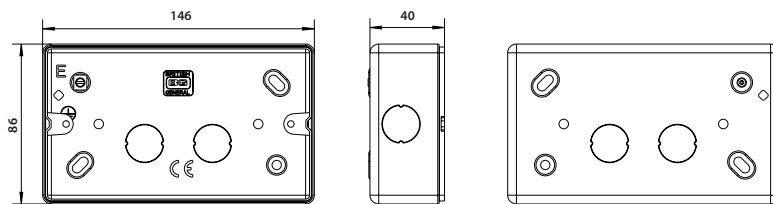

Product Images

HGS68

MC501

MC502

HGS912

MC503

Line Diagrams

HGS912

Line Diagrams

MC501

MC502

MC503

Packaging Information

Cat No.	Description	Packaging Type			Pack Quantity			Barcode		
		Product	Inner Box	Outer Box	Each	Inner Box	Outer Box	Individual	Inner Box	Outer Box
MC501	Square (1g + 2g Grid)	Bag	Colour Box	Carton	1	10	100	5021166050109	5021166050192	5021166050185
MC502	Rectangular (3g + 4g Grid)	Bag	Colour Box	Carton	1	5	50	5021166050208	5021166050291	5021166050284
MC503	Double Surface (6g + 8g Grid)	Bag	Colour Box	Carton	1	5	25	5050765014847	5050765016216	5050765017589
HGS68	Double Metal Box (6g + 8g Grid)	Bag	Colour Box	Carton	1	5	25	5050765217248	5050765217255	5050765217262
HGS912	Triple Metal Box (9g + 12g Grid)	Bag	Colour Box	Carton	1	5	25	5050765047753	5050765047807	5050765047852

Weights & Dimensions

Cat No.	Description	Dimensions (H x W x D) cm			Weight (kg)			CBM (m ³)
		Product	Inner Box	Outer Box	Each	Inner Box	Outer Box	Outer Box
MC501	Square (1g + 2g Grid)	8.6 x 8.6 x 4	9 x 18 x 21	20.6 x 22.3 x 48.3	0.172	1.80	9.29	0.02219
MC502	Rectangular (3g + 4g Grid)	8.6 x 14.6 x 4	9 x 15 x 20.7	17.1 x 21.8 x 50.3	0.272	1.43	7.41	0.01875
MC503	Double Surface (6g + 8g Grid)	14.6 x 14.6 x 4	15.2 x 15.7 x 21.7	16.1 x 22.3 x 79.8	0.348	1.84	9.53	0.02865
HGS68	Double Metal Box (6g + 8g Grid)	13.4 x 13.4 x 4.8	14.4 x 14.2 x 25.7	15.6 x 26.8 x 71.8	0.346	1.82	9.5	0.03002
HGS912	Triple Metal Box (9g + 12g Grid)	13.4 x 19.5 x 4.8	14.7 x 20.7 x 28.7	22.6 x 29.8 x 75.3	0.55	2.90	15	0.05071