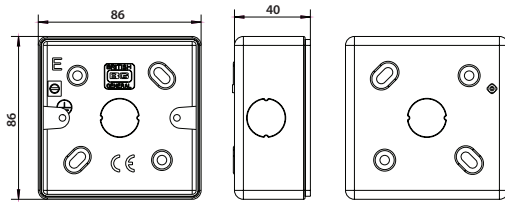

Product Images

HGS68

MC501

MC502

HGS912

MC503

Line Diagrams

HGS912

Line Diagrams

MC501

MC502

MC503

Packaging Information

Cat No.	Description	Packaging Type			Pack Quantity			Barcode		
		Product	Inner Box	Outer Box	Each	Inner Box	Outer Box	Individual	Inner Box	Outer Box
MC501	Square (1g + 2g Grid)	Bag	Colour Box	Carton	1	10	100	5021166050109	5021166050192	5021166050185
MC502	Rectangular (3g + 4g Grid)	Bag	Colour Box	Carton	1	5	50	5021166050208	5021166050291	5021166050284
MC503	Double Surface (6g + 8g Grid)	Bag	Colour Box	Carton	1	5	25	5050765014847	5050765016216	5050765017589
HGS68	Double Metal Box (6g + 8g Grid)	Bag	Colour Box	Carton	1	5	25	5050765217248	5050765217255	5050765217262
HGS912	Triple Metal Box (9g + 12g Grid)	Bag	Colour Box	Carton	1	5	25	5050765047753	5050765047807	5050765047852

Weights & Dimensions

Cat No.	Description	Dimensions (H x W x D) cm			Weight (kg)			CBM (m ³)
		Product	Inner Box	Outer Box	Each	Inner Box	Outer Box	Outer Box
MC501	Square (1g + 2g Grid)	8.6 x 8.6 x 4	9 x 18 x 21	20.6 x 22.3 x 48.3	0.172	1.80	9.29	0.02219
MC502	Rectangular (3g + 4g Grid)	8.6 x 14.6 x 4	9 x 15 x 20.7	17.1 x 21.8 x 50.3	0.272	1.43	7.41	0.01875
MC503	Double Surface (6g + 8g Grid)	14.6 x 14.6 x 4	15.2 x 15.7 x 21.7	16.1 x 22.3 x 79.8	0.348	1.84	9.53	0.02865
HGS68	Double Metal Box (6g + 8g Grid)	13.4 x 13.4 x 4.8	14.4 x 14.2 x 25.7	15.6 x 26.8 x 71.8	0.346	1.82	9.5	0.03002
HGS912	Triple Metal Box (9g + 12g Grid)	13.4 x 19.5 x 4.8	14.7 x 20.7 x 28.7	22.6 x 29.8 x 75.3	0.55	2.90	15	0.05071