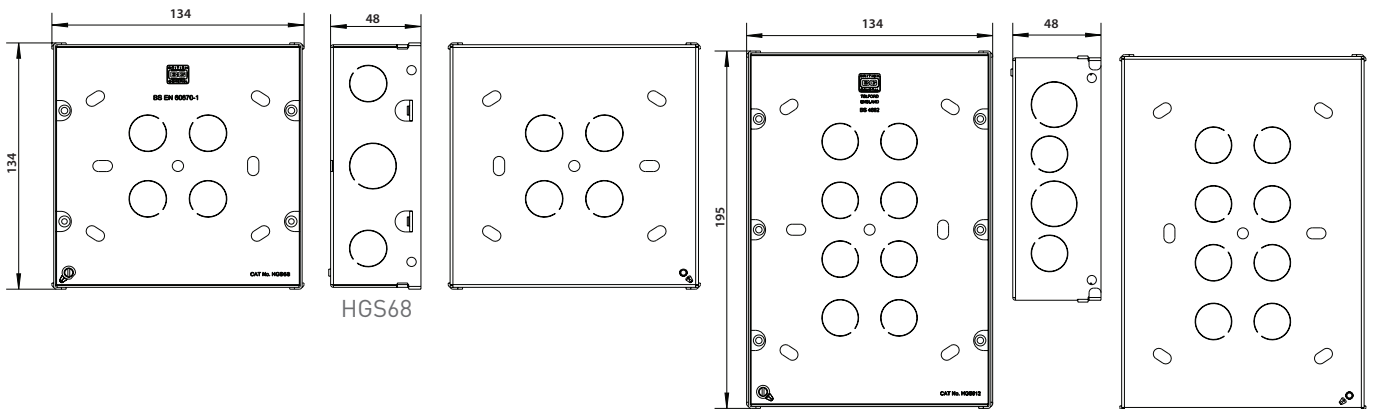

Product Images

HGS68

MC501

MC502

HGS912

MC503

Line Diagrams

HGS912

Line Diagrams

MC501

MC502

MC503

Packaging Information

Cat No.	Description	Packaging Type			Pack Quantity			Barcode		
		Product	Inner Box	Outer Box	Each	Inner Box	Outer Box	Individual	Inner Box	Outer Box
MC501	Square (1g + 2g Grid)	Bag	Colour Box	Carton	1	10	100	5021166050109	5021166050192	5021166050185
MC502	Rectangular (3g + 4g Grid)	Bag	Colour Box	Carton	1	5	50	5021166050208	5021166050291	5021166050284
MC503	Double Surface (6g + 8g Grid)	Bag	Colour Box	Carton	1	5	25	5050765014847	5050765016216	5050765017589
HGS68	Double Metal Box (6g + 8g Grid)	Bag	Colour Box	Carton	1	5	25	5050765217248	5050765217255	5050765217262
HGS912	Triple Metal Box (9g + 12g Grid)	Bag	Colour Box	Carton	1	5	25	5050765047753	5050765047807	5050765047852

Weights & Dimensions

Cat No.	Description	Dimensions (H x W x D) cm			Weight (kg)			CBM (m ³)
		Product	Inner Box	Outer Box	Each	Inner Box	Outer Box	Outer Box
MC501	Square (1g + 2g Grid)	8.6 x 8.6 x 4	9 x 18 x 21	20.6 x 22.3 x 48.3	0.172	1.80	9.29	0.02219
MC502	Rectangular (3g + 4g Grid)	8.6 x 14.6 x 4	9 x 15 x 20.7	17.1 x 21.8 x 50.3	0.272	1.43	7.41	0.01875
MC503	Double Surface (6g + 8g Grid)	14.6 x 14.6 x 4	15.2 x 15.7 x 21.7	16.1 x 22.3 x 79.8	0.348	1.84	9.53	0.02865
HGS68	Double Metal Box (6g + 8g Grid)	13.4 x 13.4 x 4.8	14.4 x 14.2 x 25.7	15.6 x 26.8 x 71.8	0.346	1.82	9.5	0.03002
HGS912	Triple Metal Box (9g + 12g Grid)	13.4 x 19.5 x 4.8	14.7 x 20.7 x 28.7	22.6 x 29.8 x 75.3	0.55	2.90	15	0.05071