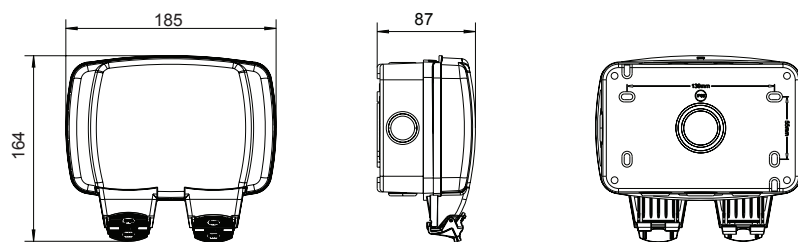

Features:

- IP66 rated when in use
- Colour coded terminals with backed out captive screws for easy installation
- Cover will stay open to allow for easy access to sockets
- See-through cover allows status of switches to be seen
- RCD protection: Cuts off power safely & prevents electrocution in event of a fault 30mA trip current & 40ms trip circuit operation
- Latching operation: socket returns to original state when power is resumed
- Switched sockets with blue LED indicators which are visible when the cover is closed.
- Neck feature accommodates most plugs with bulky moulded strain relief
- Multiple gland entry positions: 8 versatile entry options with M25 capability with an easy push out blank plug design. 1 drill out entry 20/25mm in rear face
- 2 Earth terminals in socket, 1 Earth terminal in mounting box

Product Images

WPL22RCD

Line Diagrams

WPL22RCD

Decorative Weatherproof 13 Amp RCD Socket Outlet

Technical Specifications

Standard(s)	BS 1363-2:2016+A1:2018 & BS 7288	
Rating	13 Amp 250V AC	
RCD Type	AC	
RCD Mechanism	Latching (Passive) - socket returns to original state when power is resumed	
Trip Current	30mA trip current, 40mS trip speed	
Switch Type	Single pole	
Contact Gap	3.0mm minimum - rocker switch	
Terminal Capacity	3 x 2.5mm ² 3 x 4mm ² 2 x 6.0mm ²	
IP Rating	IP66	
RoHS Directive	Yes	
WEEE Directive	Yes	
Number of cable entries	8 x 20mm. 1 in each of the 2 sides and 3 in each of the top and bottom faces 1 drill out entry 20/25mm in rear face	

Weights & Dimensions

Cat No.	Description	Dimensions (H x W x D) cm			Weight (kg)			CBM (m ³)
		Unpacked Product	Packed Product	Outer Box	Unpacked Product	Packed Product	Outer Box	Outer Box
WP22LRCD	2G Deco 13A RCD SW Skt	16.5 x 19 x 8.8	21.7 x 20.2 x 9.7	23.5 x 42.2 x 62.7	0.76	0.95	11.96	0.06218