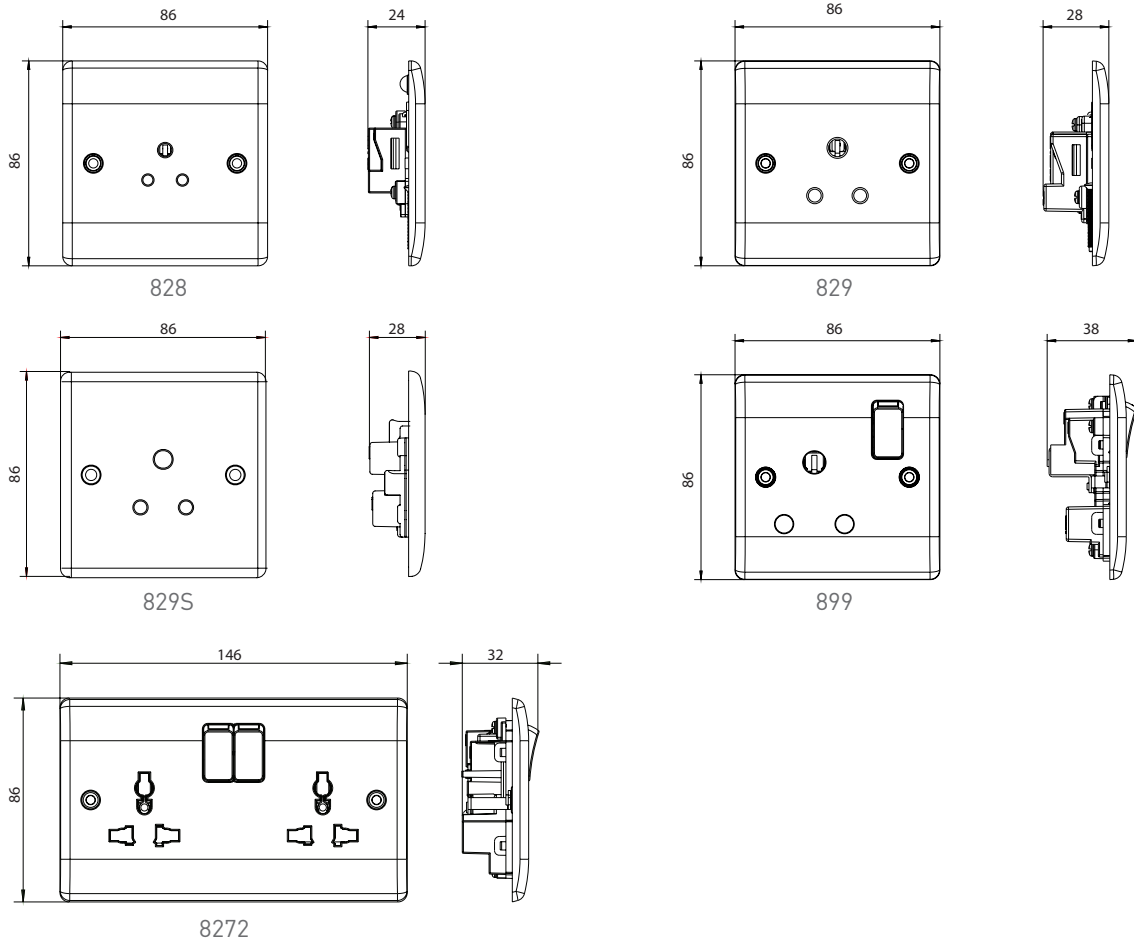

Round Pin & Export Socket Outlets

Line Diagrams

Packaging Information

Cat No.	Description	Packaging Type			Pack Quantity			Barcode		
		Product	Inner Box	Outer Box	Each	Inner Box	Outer Box	Individual	Inner Box	Outer Box
828	2A 1G UNSW SKT	Printed Bag	Printed Carton	Printed Carton	1	10	100	5050765000796	5050765000802	5050765000819
829	5A 1G UNSW SKT	Printed Bag	Printed Carton	Printed Carton	1	10	100	5050765000826	5050765000833	5050765000840
829S	5A 1G SW SKT	Printed Bag	Printed Carton	Printed Carton	1	10	100	5050765018050	5050765000833	5050765000840
899	15A 1G SW SKT	Printed Bag	Printed Carton	Printed Carton	1	10	100	5050765000888	5050765000895	5050765000901
8272	13A 2G UNI SW SKT	Printed Bag	Printed Carton	Printed Carton	1	5	50	5050765219006	5050765219013	5050765219020

Weights & Dimensions

Cat No.	Description	Dimensions (H x W x D) cm				Weight (kg)				CBM (m³)
		Unpacked Product	Packed Product	Inner Box	Outer Box	Unpacked Product	Packed Product	Inner Box	Outer Box	Outer Box
828	2A 1G UNSW	8.6 x 8.6 x 2.4	16.5 x 11.0 x 2.6	9.5 x 18.2 x 12.7	20.1 x 50.3 x 26.3	0.078	0.082	0.80	8.29	0.02659
829	5A 1G UNSW	8.6 x 8.6 x 2.8	16.5 x 11.0 x 3.0	9.5 x 18.2 x 14.7	19.6 x 48.8 x 30.8	0.078	0.082	0.95	9.83	0.02946
829S	5A 1G SW	8.6 x 8.6 x 2.8	16.5 x 11.0 x 3.0	9.5 x 18.2 x 14.7	20.0 x 31.0 x 49.0	0.083	0.087	0.93	9.55	0.03038
899	15A 1G SW	8.6 x 8.6 x 3.8	16.5 x 11.0 x 3.9	9.5 x 18.2 x 14.7	20.6 x 48.5 x 35.2	0.096	0.100	1.11	11.63	0.03517
8272	13A 2G UNI SW SKT	8.6 x 14.6 x 3.2	23.0 x 12.0 x 3.2	9.5 x 15.2 x 15.7	17.6 x 31.3 x 49.8	0.166	0.170	0.91	9.40	0.02743