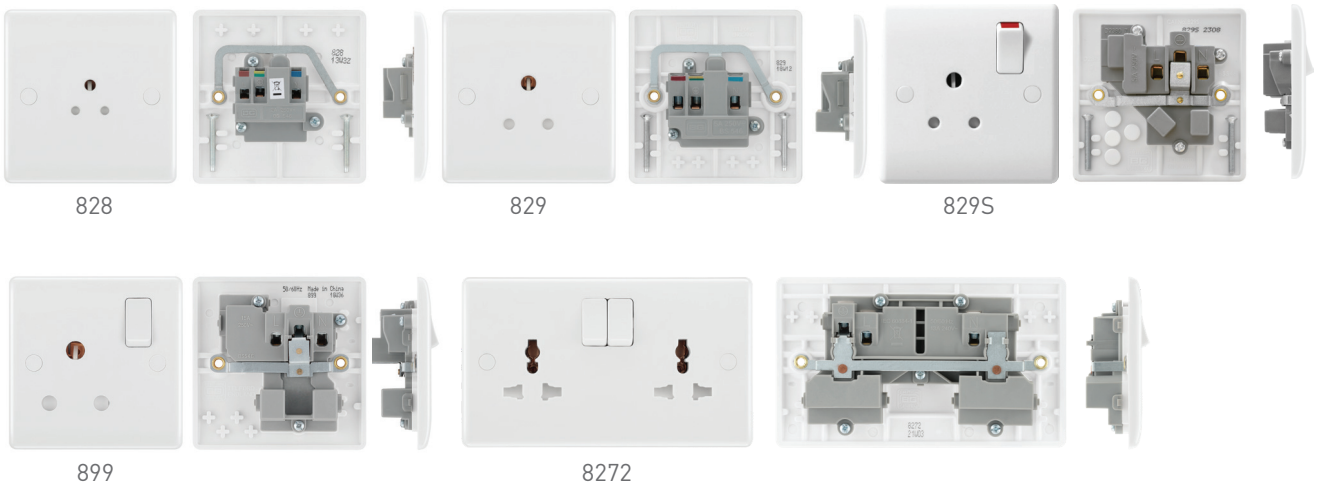

Technical Data

Round Pin & Export Socket Outlets

Brief product description:

The subtle design will blend with any décor - suitable for domestic or commercial installations.

Features:

- White moulded round edge, sleek and slim with softly rounded edges
- Easy to install, supplied with fixing screws and installation instructions
- Angled in-line colour coded terminals with backed out screws for fast installation
- Screw cover caps for a sleek appearance
- Anti-microbial certified - manufactured using high grade thermoset Urea which effectively inhibits the growth of infectious diseases, including MRSA, E-Coli, Salmonella and Klebsiella Pneumonia bacteria

Product Images

Technical Specifications

Standard(s)	BS 546 (828, 829, 829S, 899 products)	UK CA CE
Rating	2 Amp 250V AC (828 products)	
	5 Amp 250V AC (829, 829S products)	
	13 Amp 250V AC (8272 products)	
	15 Amp 250V AC (899 products)	
Switch Type	Single pole	
Terminal Capacity	4 x 1.0mm ² 3 x 1.5mm ² 1 x 2.5mm ² 1 x 4.0mm ² (828, 829, 829S products)	
	3 x 2.5mm ² 3 x 4mm ² 2 x 6.0mm ² (899, 8272 products)	
RoHS Directive	Yes	
WEEE Directive	Yes	
Mounting Box Depth (Min)	25mm (828, 829, 829S, 8272 products)	
	35mm (899 products)	
Fixing Centres	60.3mm (828, 829, 829S, 899 products)	
	120.6mm (8272 products)	