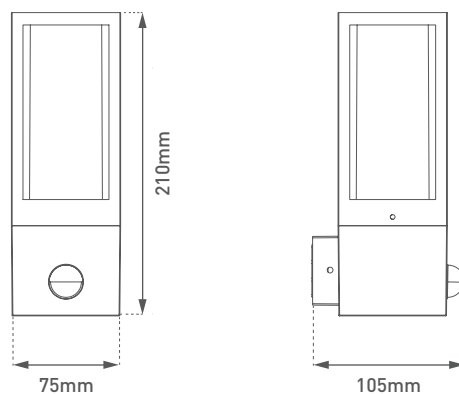

CAT NO.	FINISH
LEXDCLGUGP	Slate Grey

Suitable for GU10 lamps
(Lamp not included)

Product Drawing

CAT NO.	LAMP BASE	WATTAGE	IP RATING	FREQUENCY (Hz)	IK RATING
LEXDCLGUGP	GU10	20W MAX	IP44	50/60	IK02

STANDARD	DESCRIPTION
EN 60598-1	Luminaires – General requirements
EN 60598-2-1	Luminaires – Fixed general purpose
EN 61000-3-2	Electromagnetic compatibility (EMC) – Part 3-2: Limits - for harmonic current emissions
EN 61000-3-3	Limits - Limitation of voltage changes, voltage fluctuations and flicker in public low-voltage supply systems, for equipment with rated current ≤ 16 A per phase and not subject to conditional connection
EN 61547	Equipment for general lighting purposes – EMC immunity requirements
EN 55015	Limits and methods of measurement of radio disturbance characteristics of electrical lighting and similar equipment