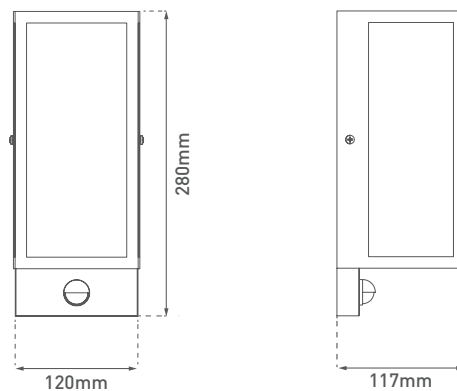

BLACK
FINISH

SLATE
GREY
FINISH

CAT NO.	FINISH
LEXDGLWSBP	Black
LEXDGLWSGP	Slate Grey

Decorative lamp included

Product Drawing

CAT NO.	LAMP BASE	WATTAGE	IP RATING	FREQUENCY (Hz)	IK RATING
LEXDGLWSBP	E27	60W MAX	IP44	50/60	IK02
LEXDGLWSP	E27	60W MAX	IP44	50/60	IK02