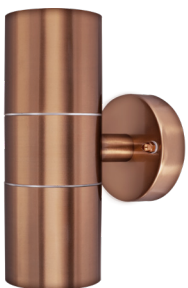

AZURAR UP/DOWN GU10 WALL LIGHT

- Up/Down GU10 decorative wall light with tempered glass
- Range of colour finishing available - perfect for all residential installation in outdoor spaces including exterior walls, garden and communal patios areas and walkways

CAT NO.	FINISH
LEXDSSUD	Stainless steel
LEXDSSUDBK	Black
LEXDSSUDCP	Copper
LEXDSSUDG	Slate grey

Range of colour finishing

Stainless steel

Black

Copper

Slate grey

Product Drawing

Suitable for GU10 lamps