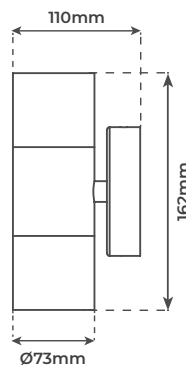

CAT NO.	FINISH
LEXDSSUD	Stainless steel
LEXDSSUDBK	Black
LEXDSSUDCP	Copper
LEXDSSUDG	Slate grey

Range of colour finishing

Stainless steel

Black

Copper

Slate grey

Product Drawing

Suitable for GU10 lamps

(Lamp not included)

CAT NO.	LAMP BASE	WEIGHT (kg)	WATTAGE (W)	INPUT VOLTAGE (V)	FREQUENCY (Hz)	LIFESPAN (Hrs)	IP RATING
LEXDSSUD	GU10	0.584	2x35	230	50	25,000	IP54
LEXDSSUDBK	GU10	0.584	2x35	230	50	25,000	IP54
LEXDSSUDCP	GU10	0.584	2x35	230	50	25,000	IP54
LEXDSSUDG	GU10	0.584	2x35	230	50	25,000	IP54