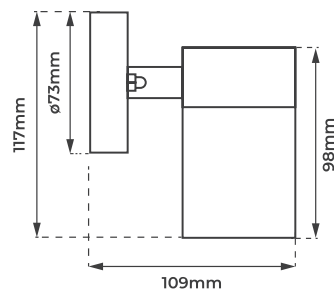

Product Drawing