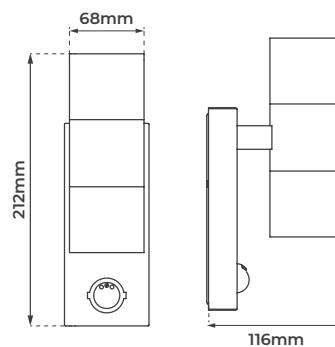

CAT NO.	FINISH
LEXDSSUDPIR	Stainless steel
LEXDSSUDPIRBK	Black
LEXDSSUDPIRCP	Copper
LEXDSSUDPIRG	Slate grey

Range of colour finishing

Stainless steel

Black

Copper

Slate grey

Product Drawing

Suitable for GU10 lamps (Lamp not included)

CAT NO.	LAMP BASE	WEIGHT (kg)	WATTAGE (W)	INPUT VOLTAGE (V)	FREQUENCY (Hz)	LIFESPAN (Hrs)	IP RATING
LEXDSSUDPIR	GU10	0.747	2x35	230	50	25,000	IP44
LEXDSSUDPIRBK	GU10	0.747	2x35	230	50	25,000	IP44
LEXDSSUDPIRCP	GU10	0.747	2x35	230	50	25,000	IP44
LEXDSSUDPIRG	GU10	0.747	2x35	230	50	25,000	IP44