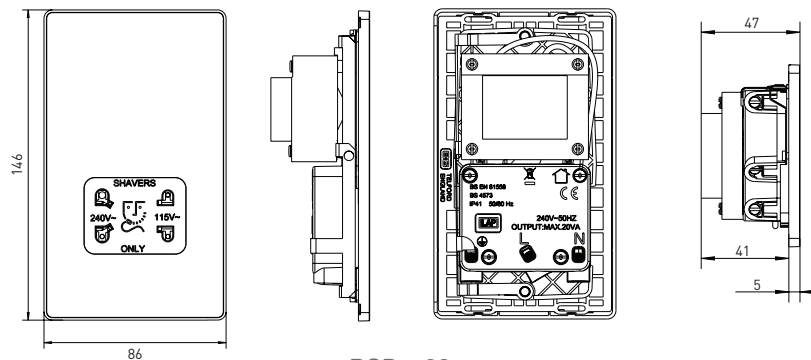

PCDBC20B

Colour Reference:

CL = Pearlescent White; MG = Matt Grey; DB = Matt Blue; SB = Satin Brass

BS = Brushed Steel; MB = Matt Black; CP = Polished Copper; BC = Black Chrome

Shaver Socket

Technical Specifications

Standard(s)	BS EN 61558 and BS 4573
Rating	20VA
Voltage	115/240V AC
Terminal Capacity	3 x 2.5mm ² & 2 x 4.0mm ²
RoHS Directive	Yes
WEEE Directive	Yes
Mounting Box Depth (Min)	47mm

Line Diagrams

PCDxx20x

Colour Reference:

CL = Pearlescent White; MG = Matt Grey; DB = Matt Blue; SB = Satin Brass

BS = Brushed Steel; MB = Matt Black; CP = Polished Copper; BC = Black Chrome

Weights & Dimensions

Cat No.	Description	Dimensions (H x W x D) cm				Weight (kg)				CBM (m ³)
		Unpacked Product	Packed Product	Inner Box	Outer Box	Unpacked Product	Packed Product	Inner Box	Outer Box	Outer Box
PCDxx20x	115/240V Shv Skt (EB)	14.6 x 8.6 x 4.7	21.5 x 11.8 x 5.1	13.2 x 16.7 x 30.7	27.8 x 32.3 x 51.3	0.596	0.625	3.24	19.89	0.04606
PCDxx20x	115/240V Shv Skt (CB)	14.6 x 8.6 x 4.7	8.8 x 14.8 x 5.5	/	/	0.596	0.642	/	/	/