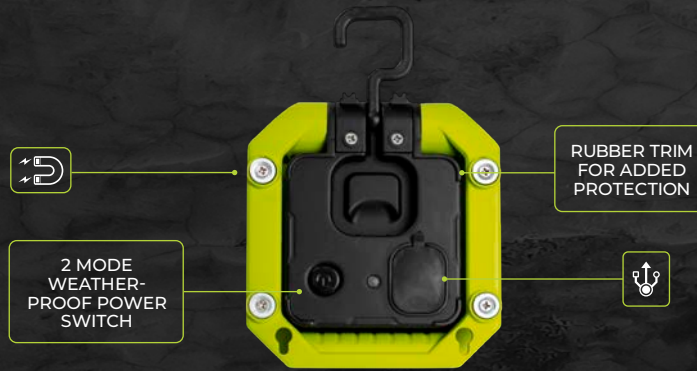

Cat No.	Lumens	Wattage	Battery life	Battery Charge Time
L1LM13C65-01	1300	10	110 hours on max	5-6 hours

NEW

1300 LUMENS

180°

FOLD OUT HANGING HOOK

2 MODE WEATHER-PROOF POWER SWITCH

RUBBER TRIM FOR ADDED PROTECTION