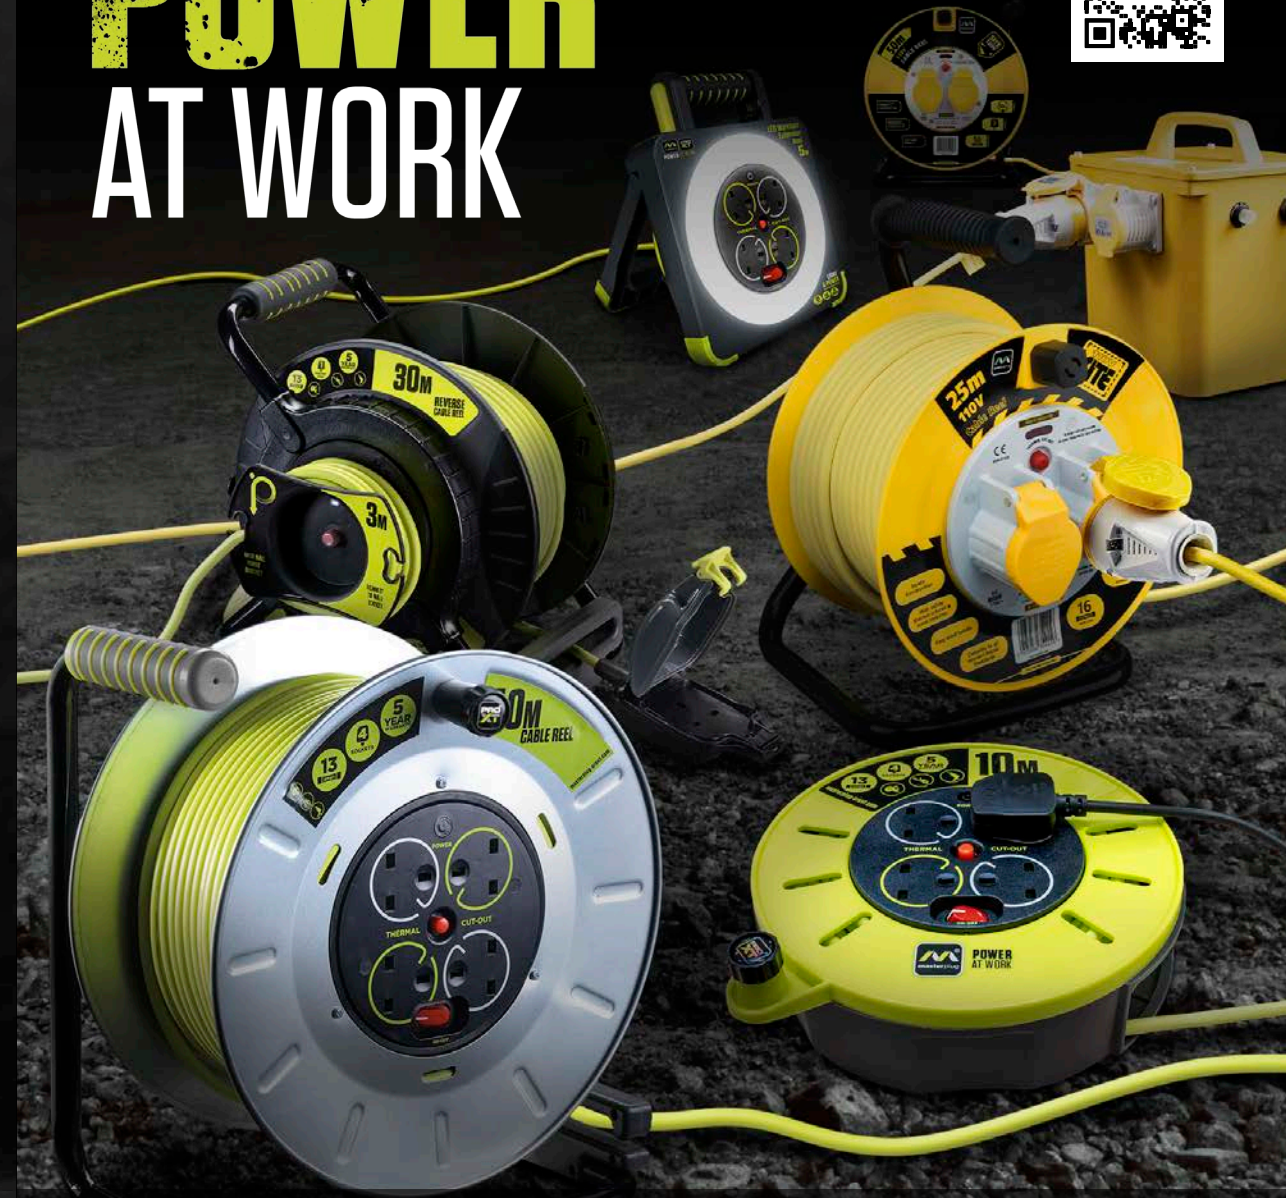

POWER AT WORK

Durable and reliable power solutions for the trade.

As the first globally viable portable power offer for trade, Pro-XT is the professional's choice for portable power, offering a new level of performance and innovation that recognises the true requirements of trade professionals.

Similarly, Site 110V is the perfect choice for any construction worker in need of portable power, delivering a new level of performance and innovation that recognises the true requirements of construction professionals.

Both Pro-XT and Site 110V brands provide reliability, choice, and value for end users.

See the full range at: www.power-at-work.uk