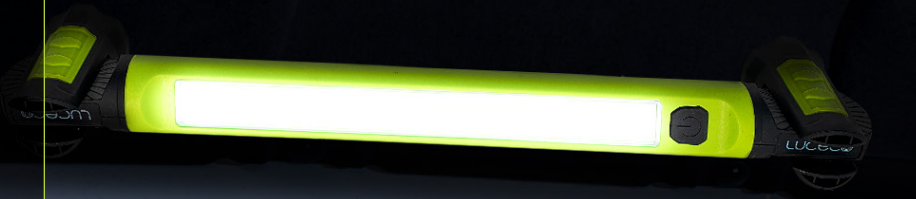

Product icon key

Power Bank

USB Port

Strong Magnet

2
LIGHT MODES

10W USB-C RECHARGEABLE HIGH OUTPUT INSPECTION TORCH
INSPECTION TORCH

- Multi fixing – 360 degree folding hook and tilting magnetic base
- 2 working light modes and red flashing beacon
- Durable hard wearing housing
- Supplied with USB-C cable

Cat No.	Lumens	Battery Life	Battery Charge Time
LILW100U65UC	1000	2.5 hrs on max	Up to 5 hours charging

Dimensions: 50mm x 500mm

10W USB MULTIFUNCTIONAL CAGE WORK LIGHT

RECHARGEABLE

- 360° handheld lamp with tripod
- Metal cage protection net around the lamp
- 2 light modes – 600lm work light & 80lm top torch
- Including hook, hidden in tripod leg
- Battery: 3.7V 3000mAh 18650 Li-ion rechargeable battery
- Working time: 7-8 hours for torch light, 2-3 hours for work light
- With USB input 5V 1A max
- Including 60cm USB cable, stored in tripod

Cat No.	Lumens	Battery Life	Battery Charge Time
LILTP60S65	600	2-3 hours	3.5 hours

Dimensions: 90mm x 360mm

NEW

2
LIGHT MODES

2
LIGHT
MODES

5W USB RECHARGEABLE TILT TORCH WITH POWER BANK

- Multi fixing - 360 degree folding hook and tilting magnetic base
- Red flashing beacon
- Durable hard wearing housing
- Inbuilt 2000mAh USB powerbank for charging devices
- Supplied with USB charging cable

- Single source light source prevents multi shadowing – ideal for professionals
- USB Rechargeable Tilt Torch
- 2 working light modes
- Durable hard wearing housing
- Multi fixing – 180° tilting magnetic base
- Supplied with USB charging cable