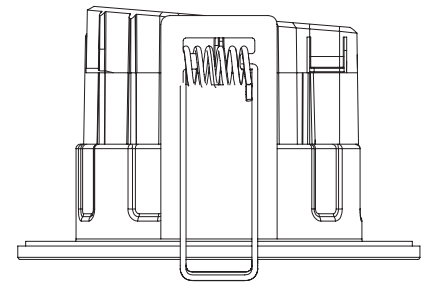

## Product Features

- Trade rated toolless SpeedFit connector - loop in/out piano key terminals for solid or stranded cable.
- QuickView Cable Window for ease of inspection - check wire connections to terminals after cables secured in place.
- Low profile design for shallow ceiling voids.
- Super slim bezel design for flawless unobtrusive finish.
- Supplied with removable polycarbonate Matt White bezel - ideal for when decorating and painting ceilings.
- Fire tested in 30, 60 and 90 minute solid timber joist, & 30 minute i-joists.
- Acoustic and Air leakage rated.
- Polished Chrome, Brushed Steel & Matt Black bezel accessory available.