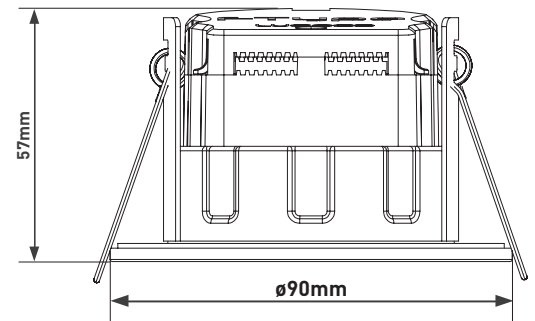

## Product Features

- Trade rated toolless SpeedFit connector - loop in/out piano key terminals for solid or stranded cable.
- QuickView Cable Window for ease of inspection - check wire connections to terminals after cables secured in place.
- Low profile design for shallow ceiling voids.
- Super slim bezel design for flawless unobtrusive finish.
- Supplied with removable polycarbonate Matt White bezel - ideal for when decorating and painting ceilings.
- Fire tested in 30, 60 and 90 minute solid timber joist, & 30 minute i-joists.
- Acoustic and Air leakage rated.
- Polished Chrome, Brushed Steel & Matt Black bezel accessory available.